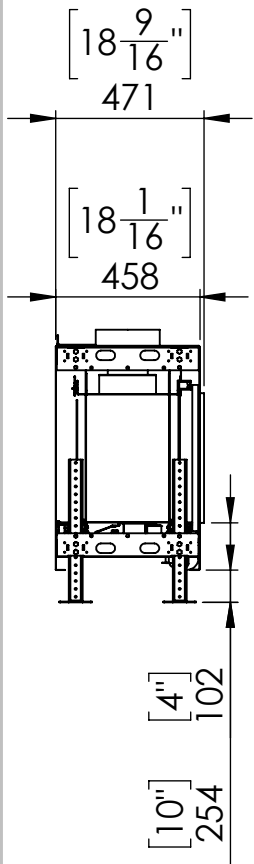

Flare Front 100

Telescopic Leg Range
From bottom of glass: 10"-19"