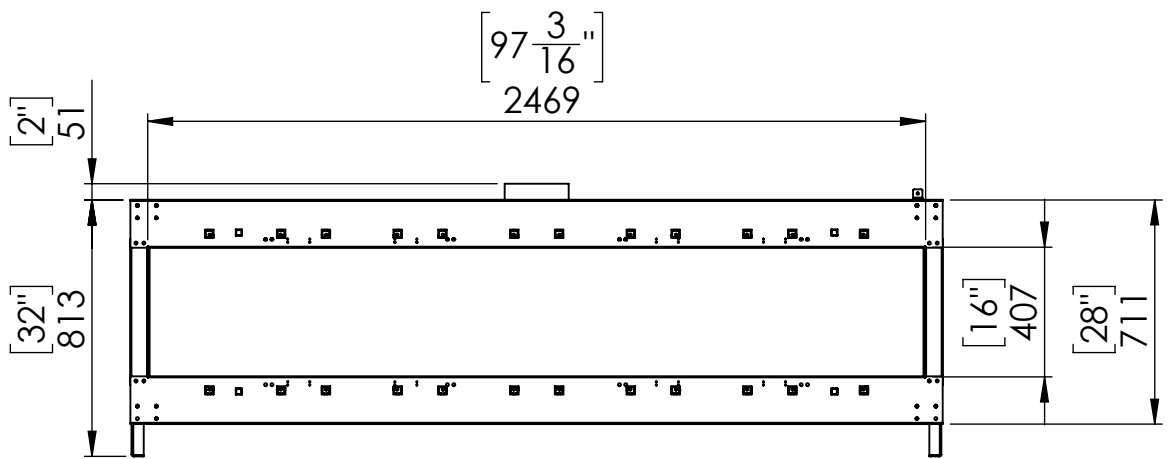

Flare Front 100

Telescopic Leg Range
From bottom of glass: 10"-19"