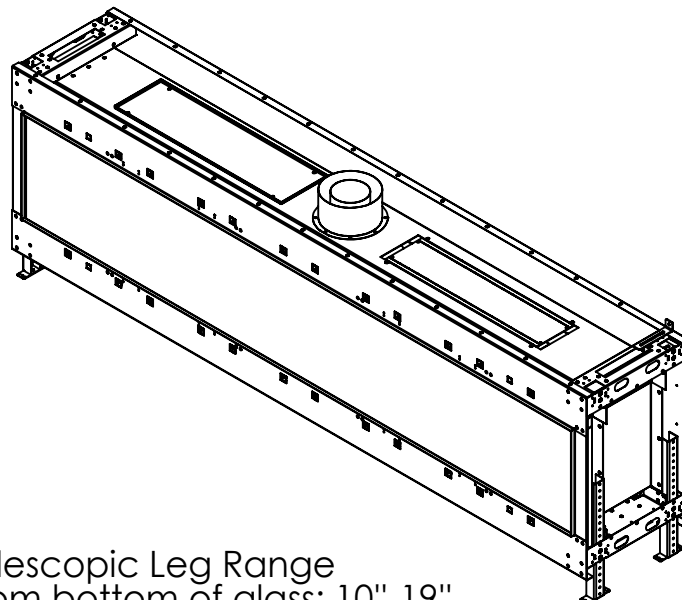

Flare Front 100

Telescopic Leg Range
From bottom of glass: 10"-19"