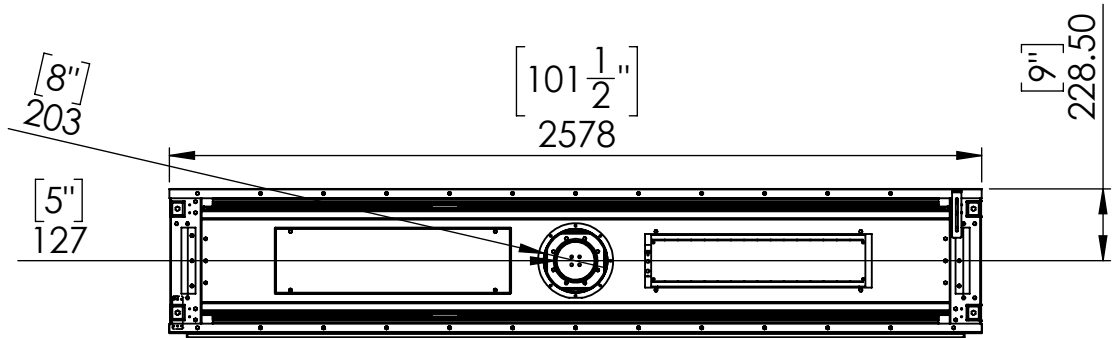

Flare Front 100

Telescopic Leg Range
From bottom of glass: 10"-19"