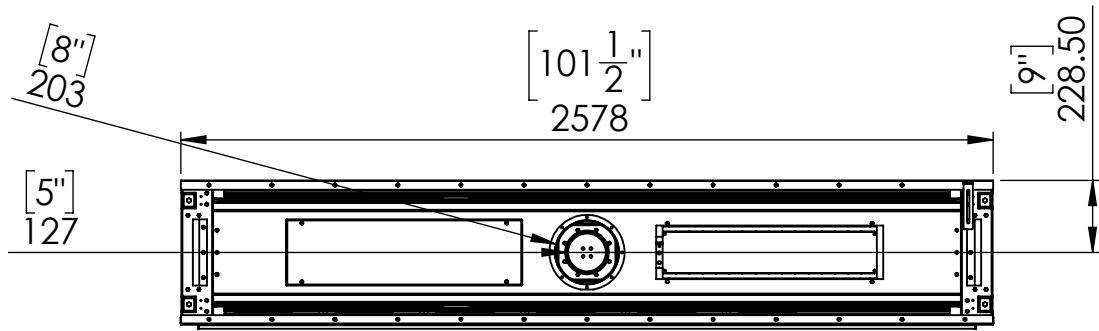

# Flare Front 100H

Telescopic Leg Range  
From bottom of glass: 10"-19"