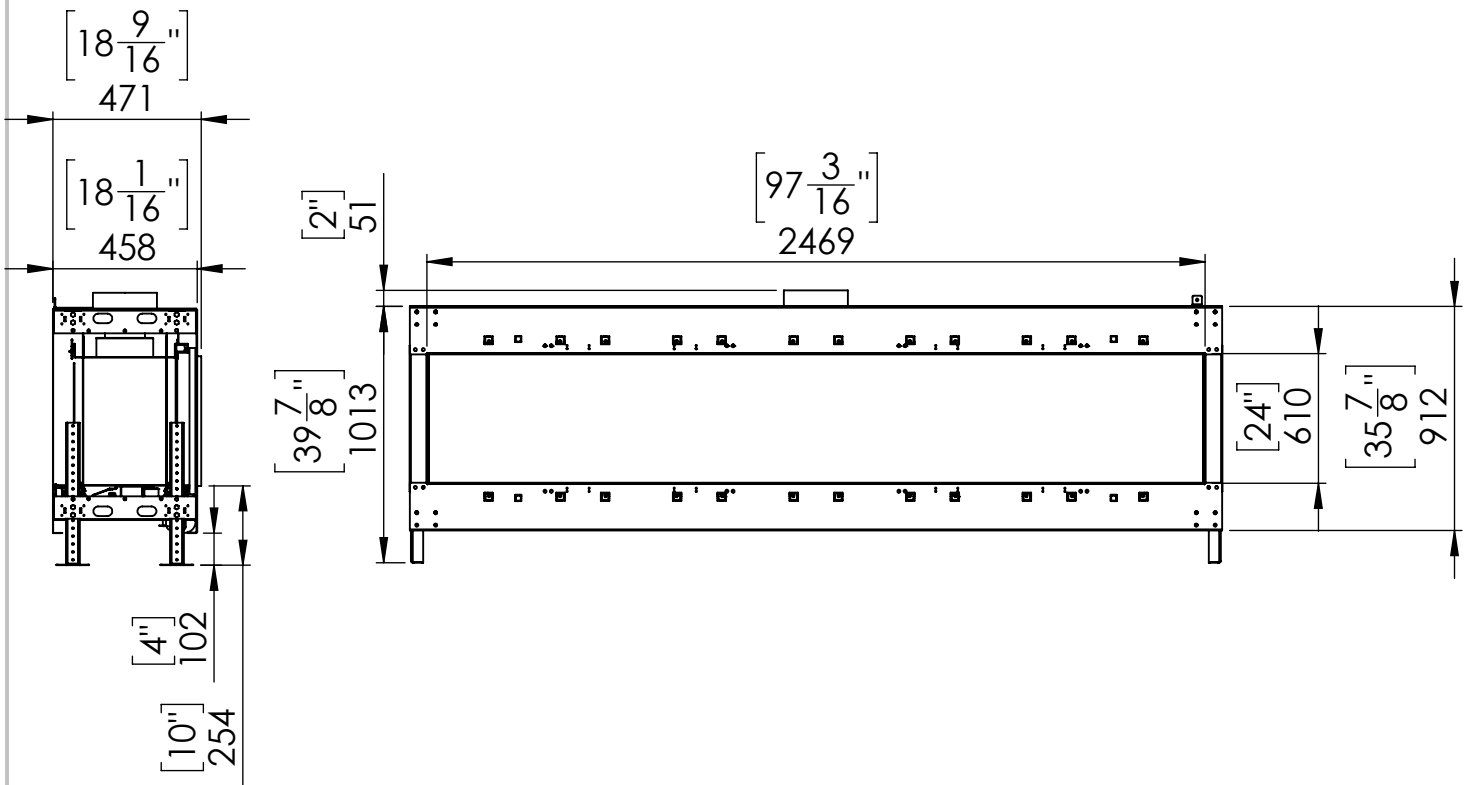

# Flare Front 100H

Telescopic Leg Range  
From bottom of glass: 10"-19"