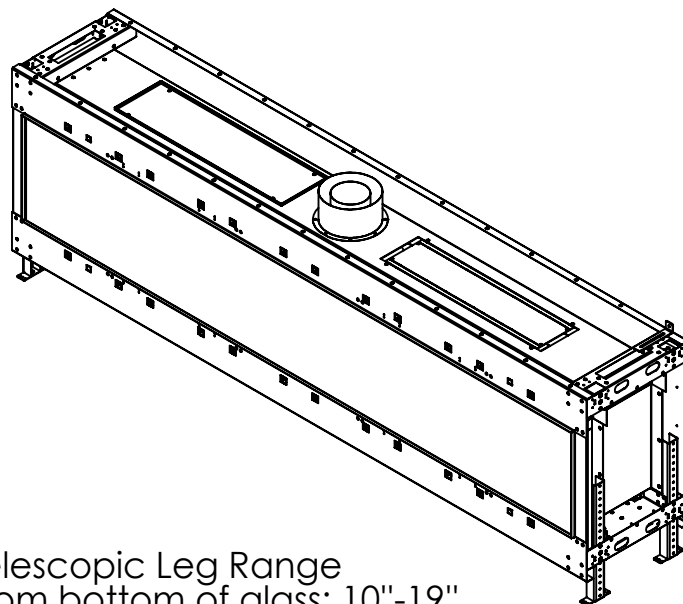

# Flare Front 100H

Telescopic Leg Range  
From bottom of glass: 10"-19"