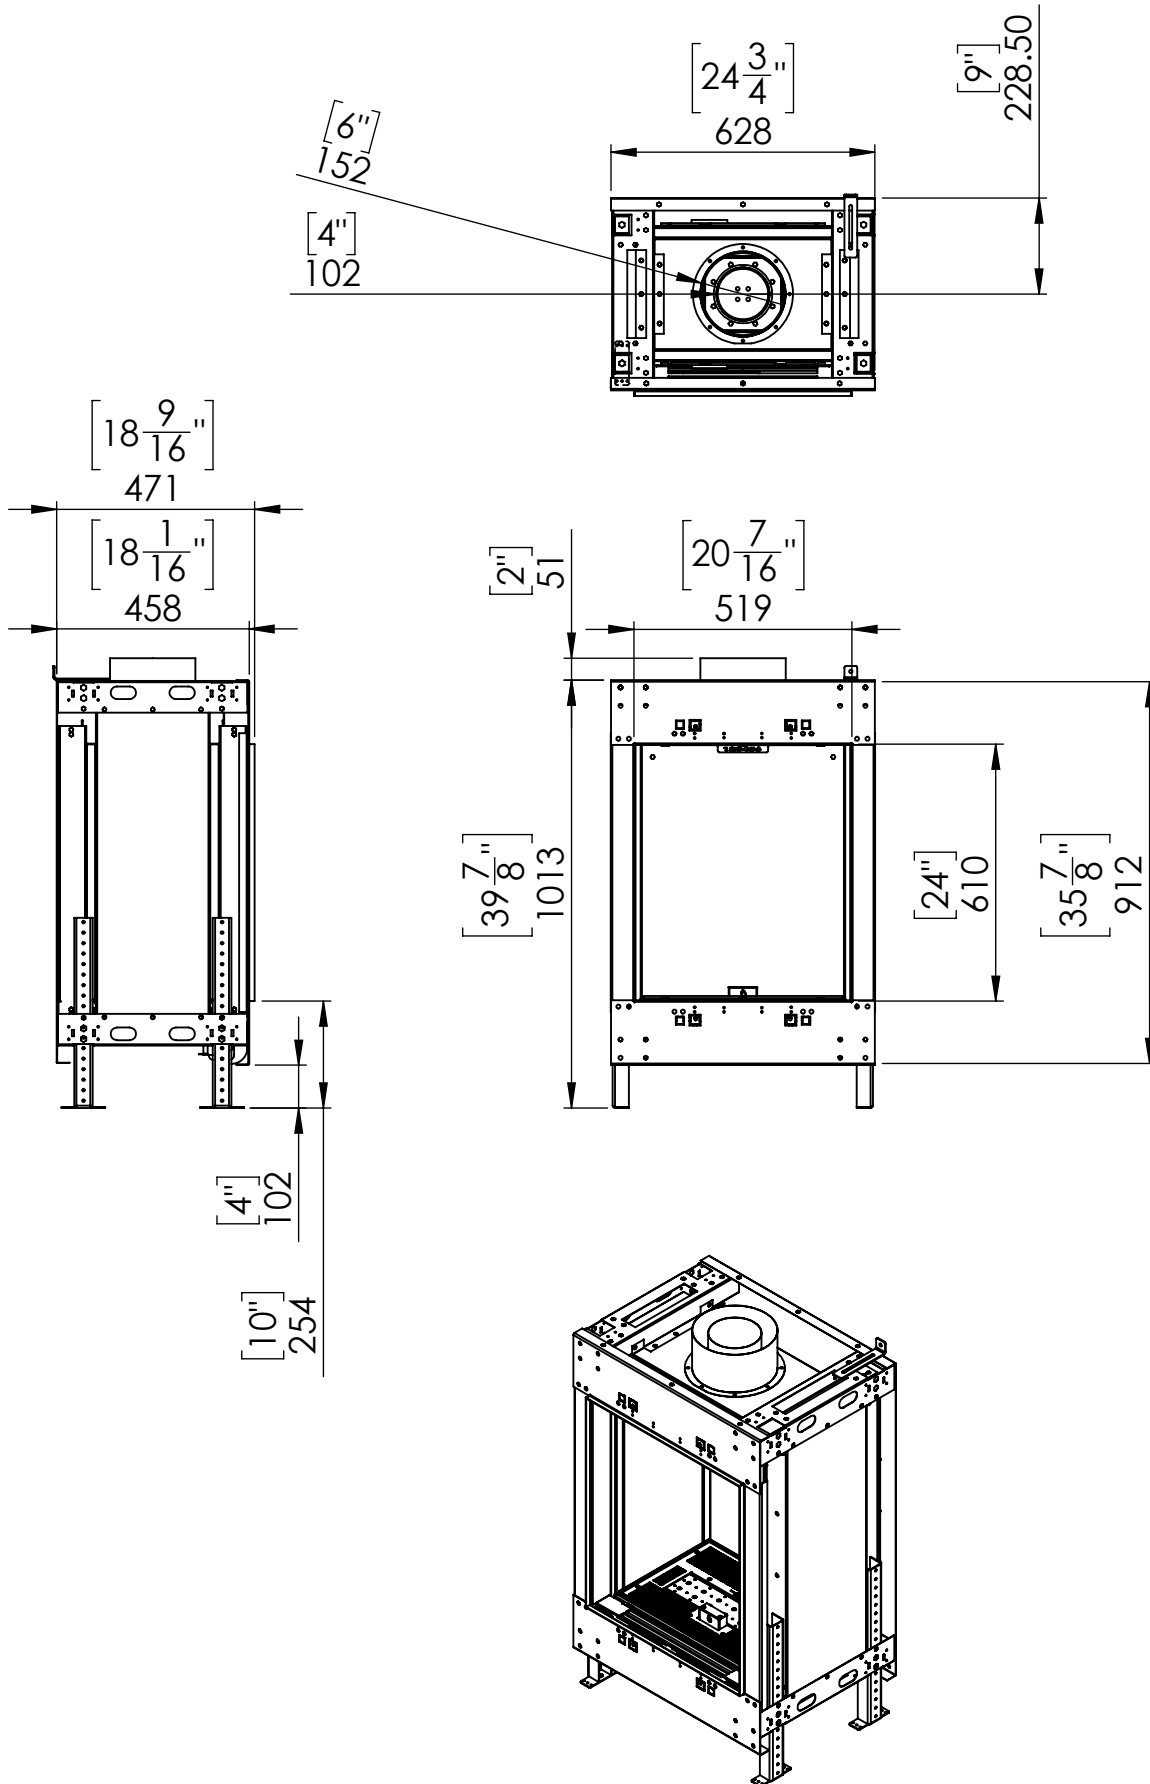

Flare Front 25

Telescopic Leg Range
From bottom of glass: 10"-19"