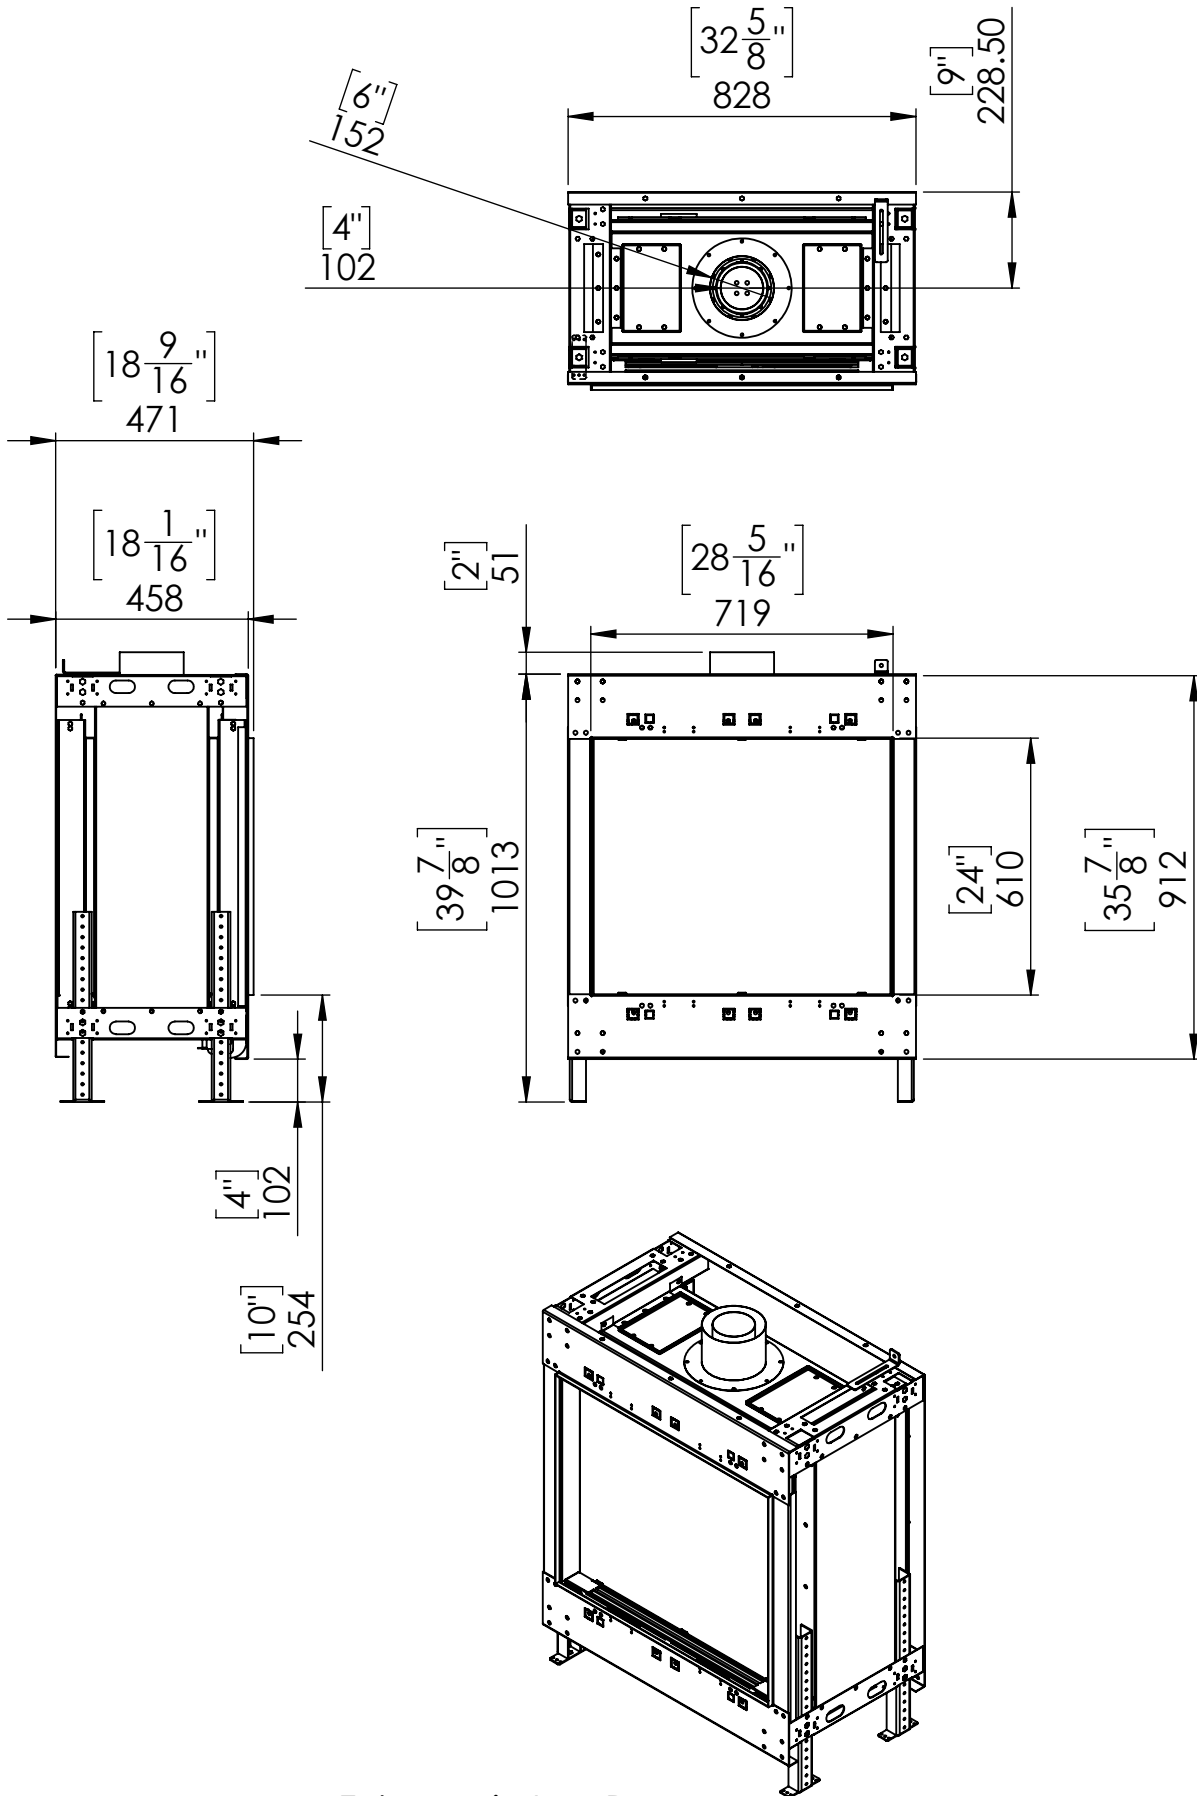

# Flare Front 30

Telescopic Leg Range  
From bottom of glass: 10"-19"