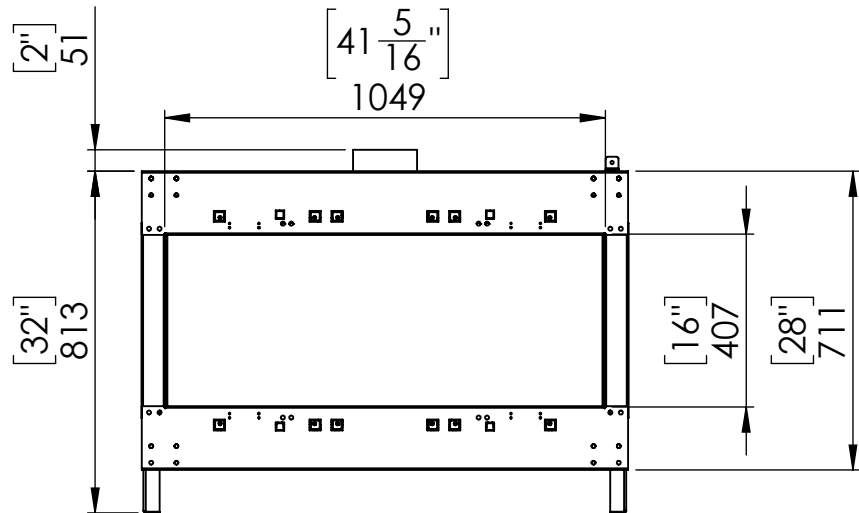

Flare Front 45

Telescopic Leg Range
From bottom of glass: 10"-19"