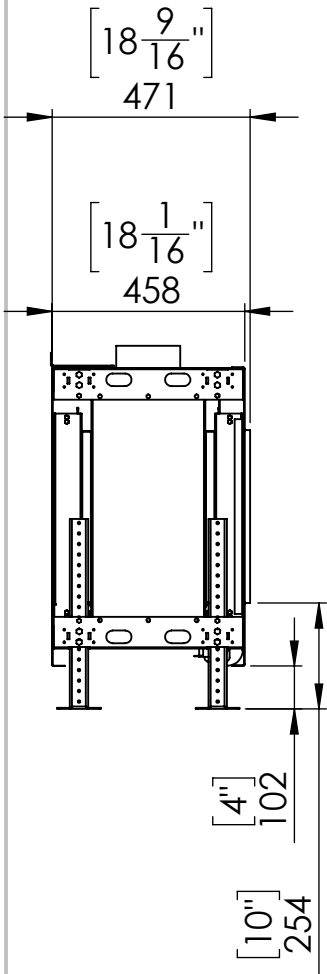

Flare Front 45

Telescopic Leg Range
From bottom of glass: 10"-19"