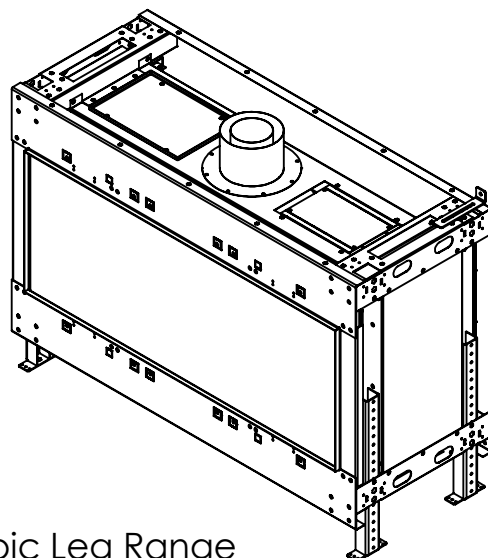

Flare Front 45

Telescopic Leg Range
From bottom of glass: 10"-19"