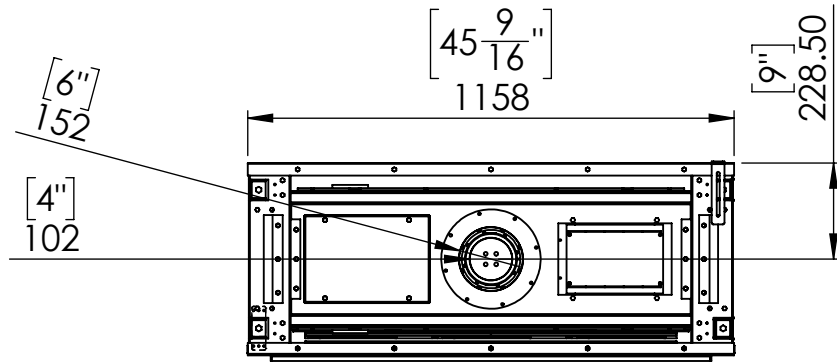

Flare Front 45

Telescopic Leg Range
From bottom of glass: 10"-19"