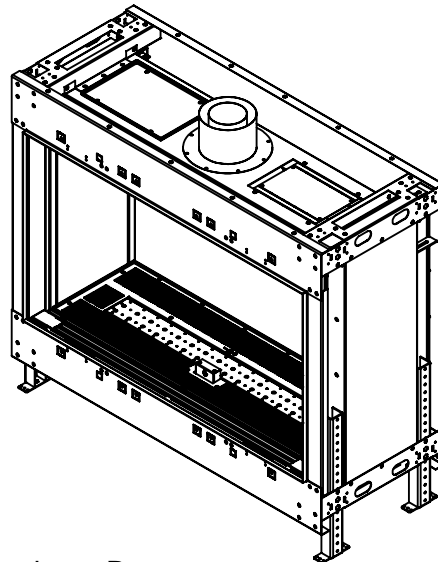

Flare Front 45H

Telescopic Leg Range
From bottom of glass: 10"-19"