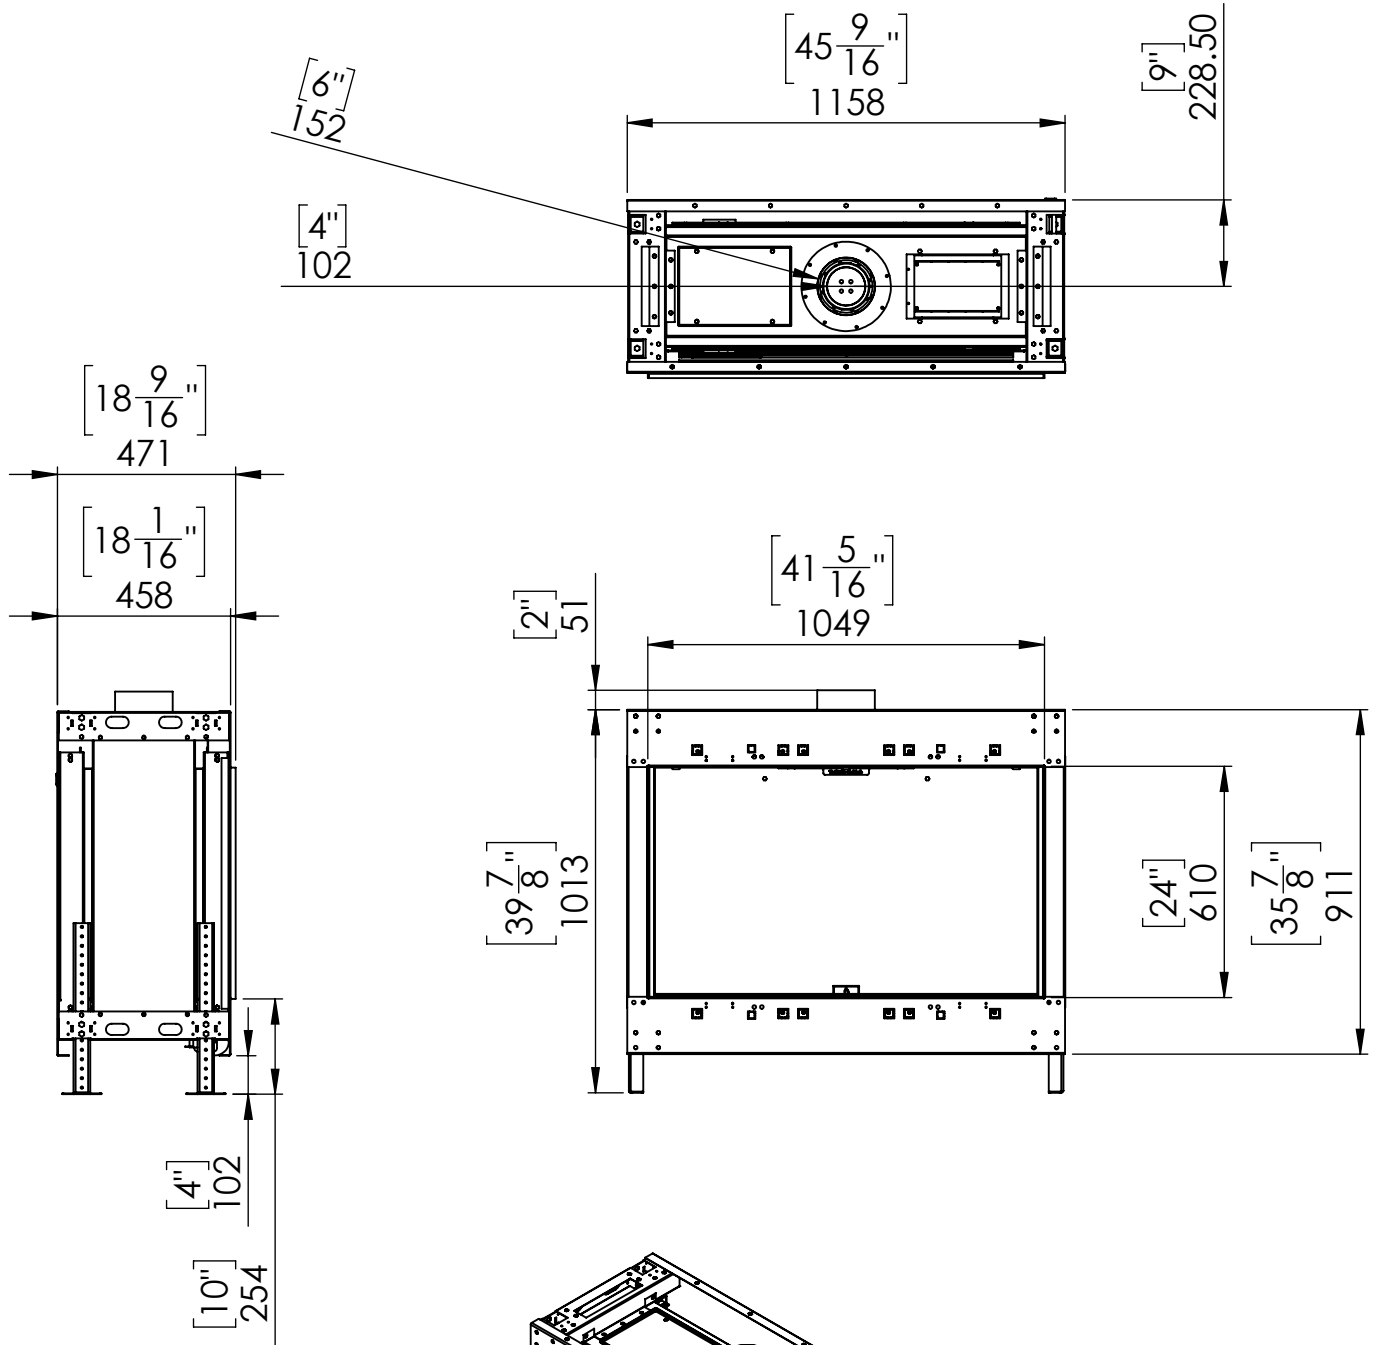

Flare Front 45H

Telescopic Leg Range
From bottom of glass: 10"-19"