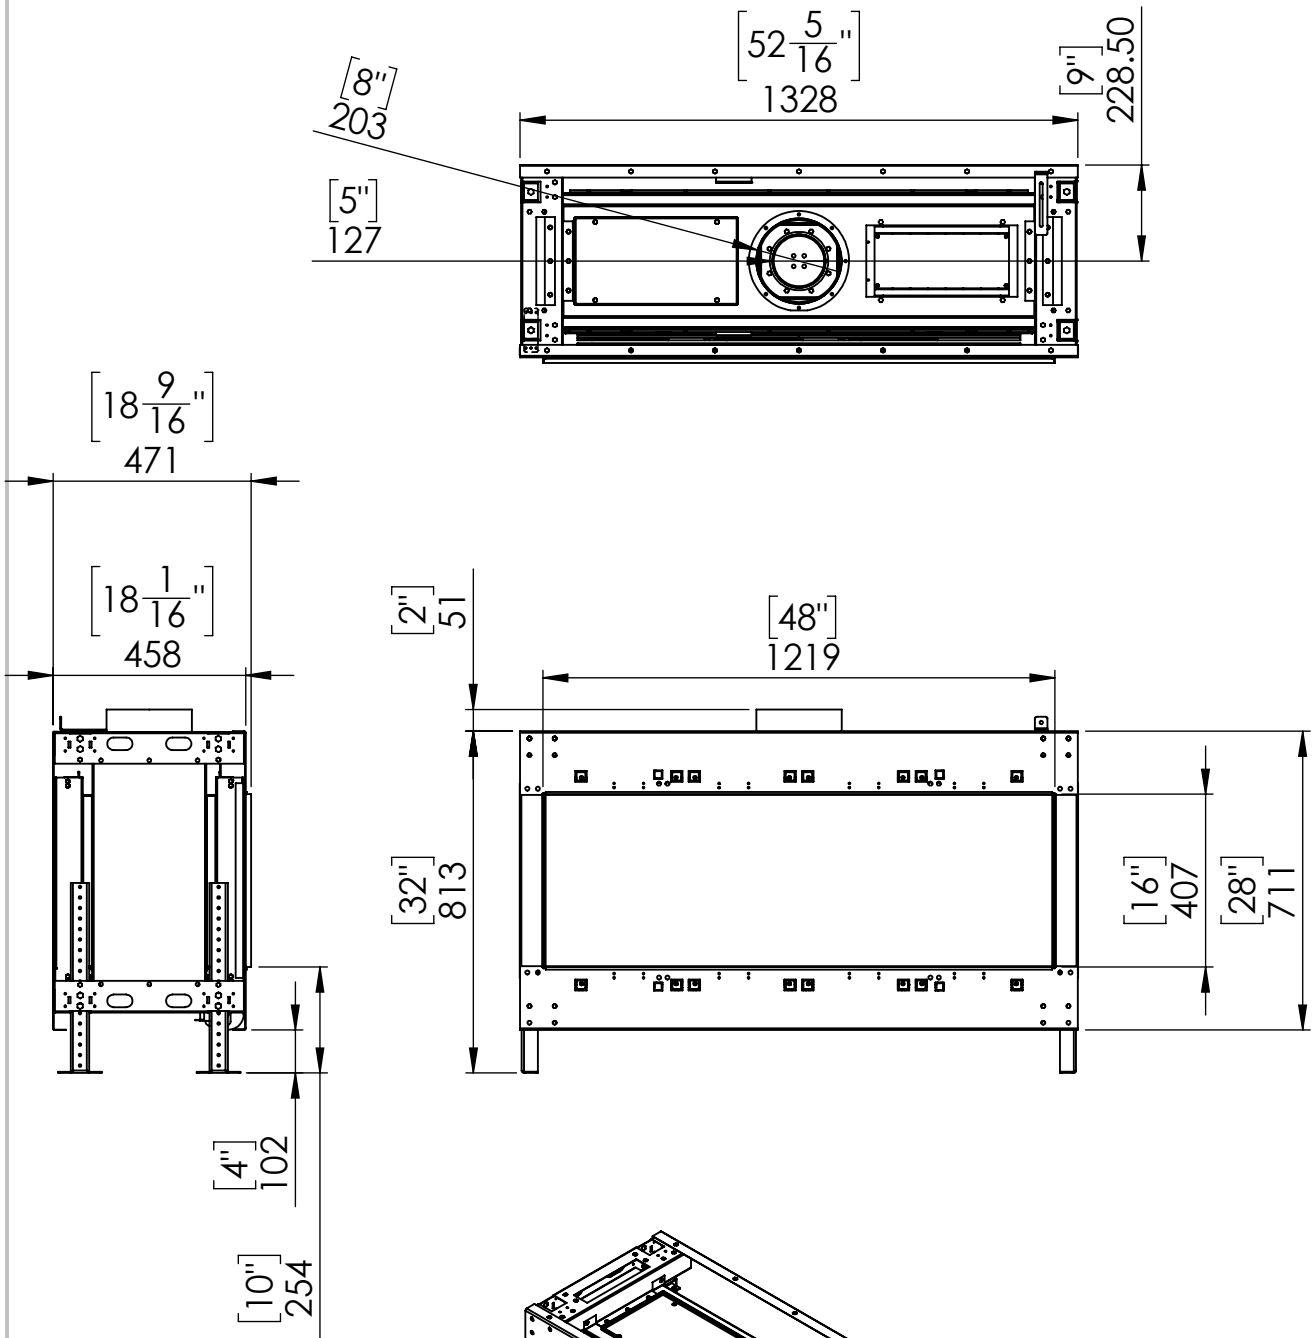

# Flare Front 50

Telescopic Leg Range  
From bottom of glass: 10"-19"