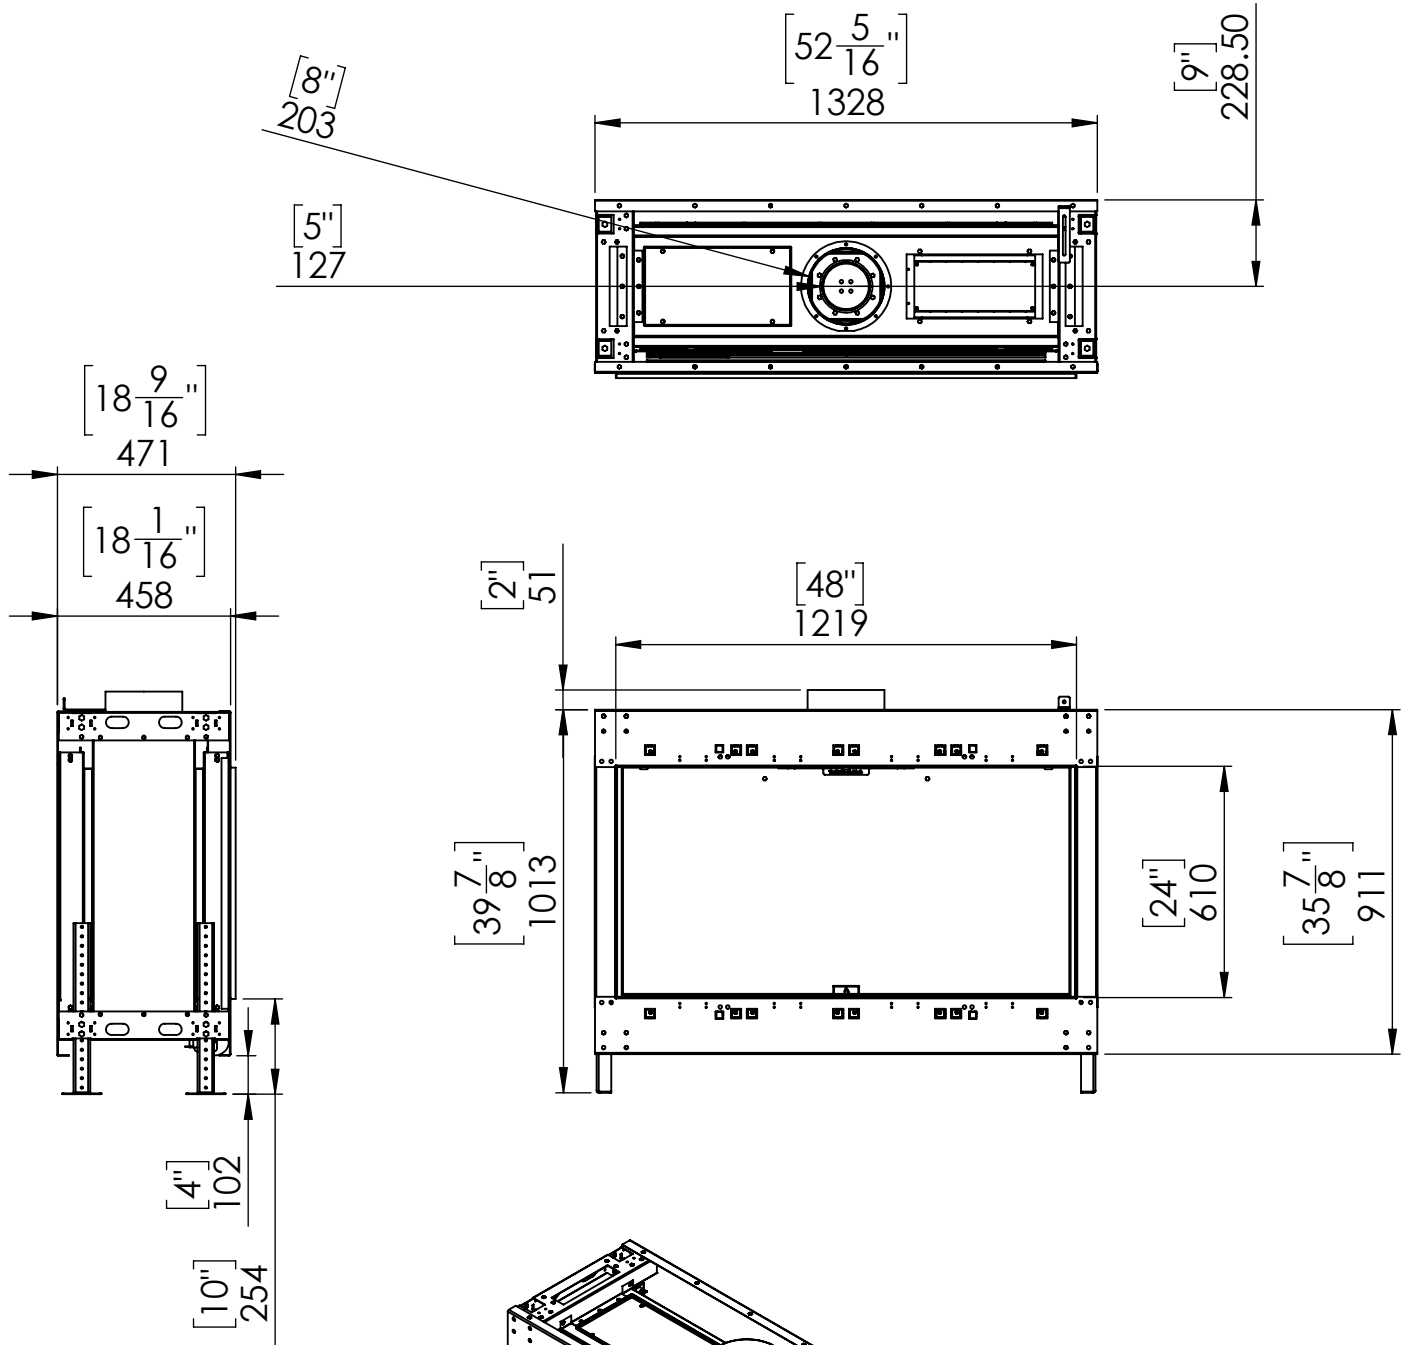

Flare Front 50H

Telescopic Leg Range
From bottom of glass: 10"-19"