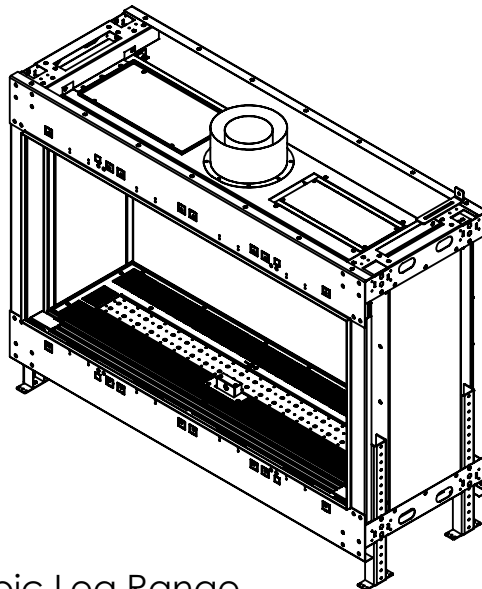

Flare Front 50H

Telescopic Leg Range
From bottom of glass: 10"-19"