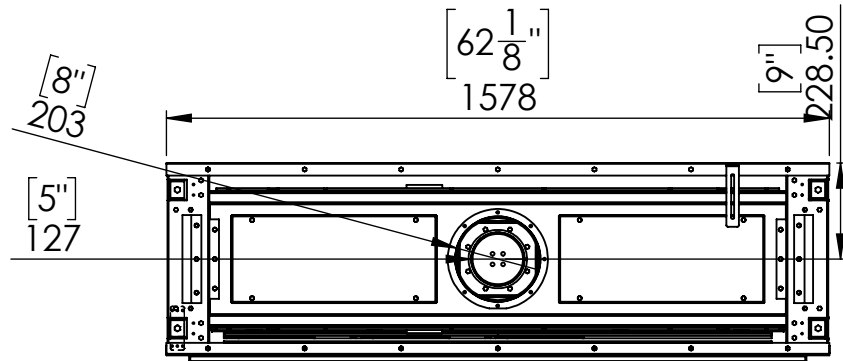

Flare Front 60

Telescopic Leg Range
From bottom of glass: 10"-19"