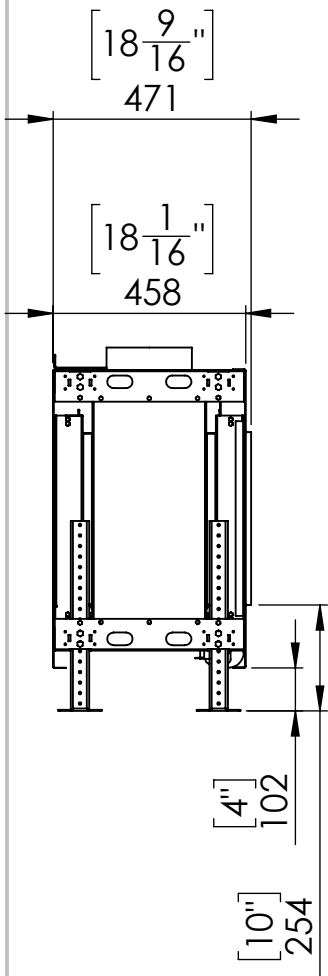

Flare Front 60

Telescopic Leg Range
From bottom of glass: 10"-19"