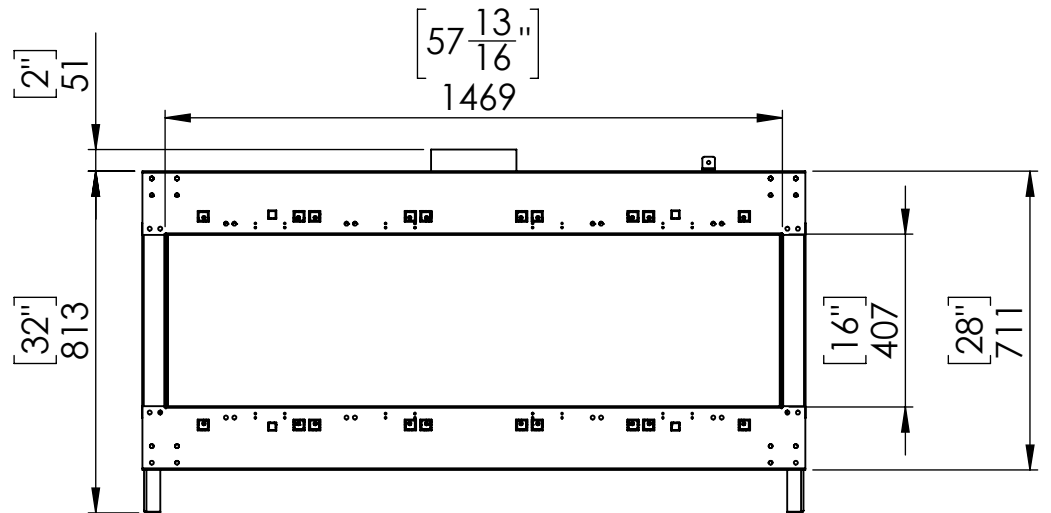

Flare Front 60

Telescopic Leg Range
From bottom of glass: 10"-19"