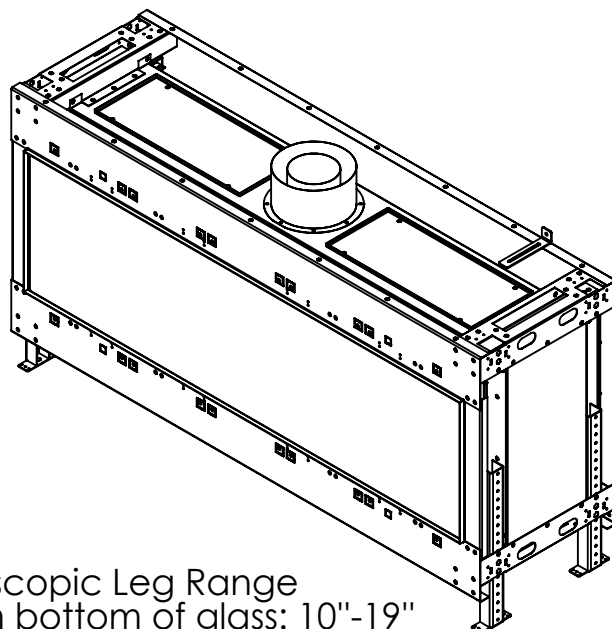

Flare Front 60

Telescopic Leg Range
From bottom of glass: 10"-19"