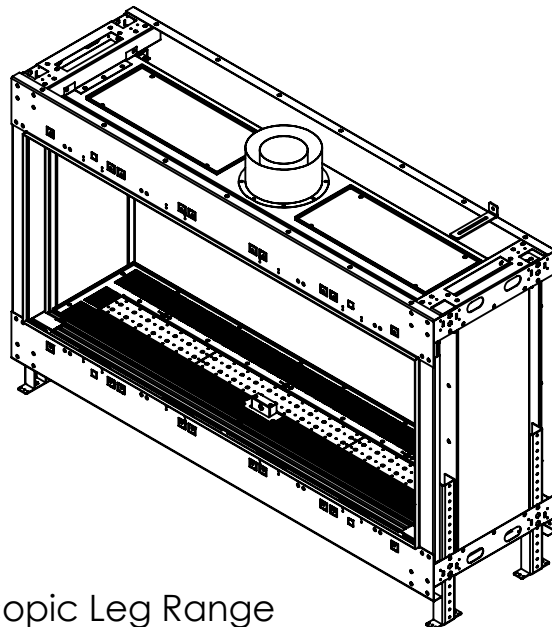

Flare Front 60H

Telescopic Leg Range
From bottom of glass: 10"-19"