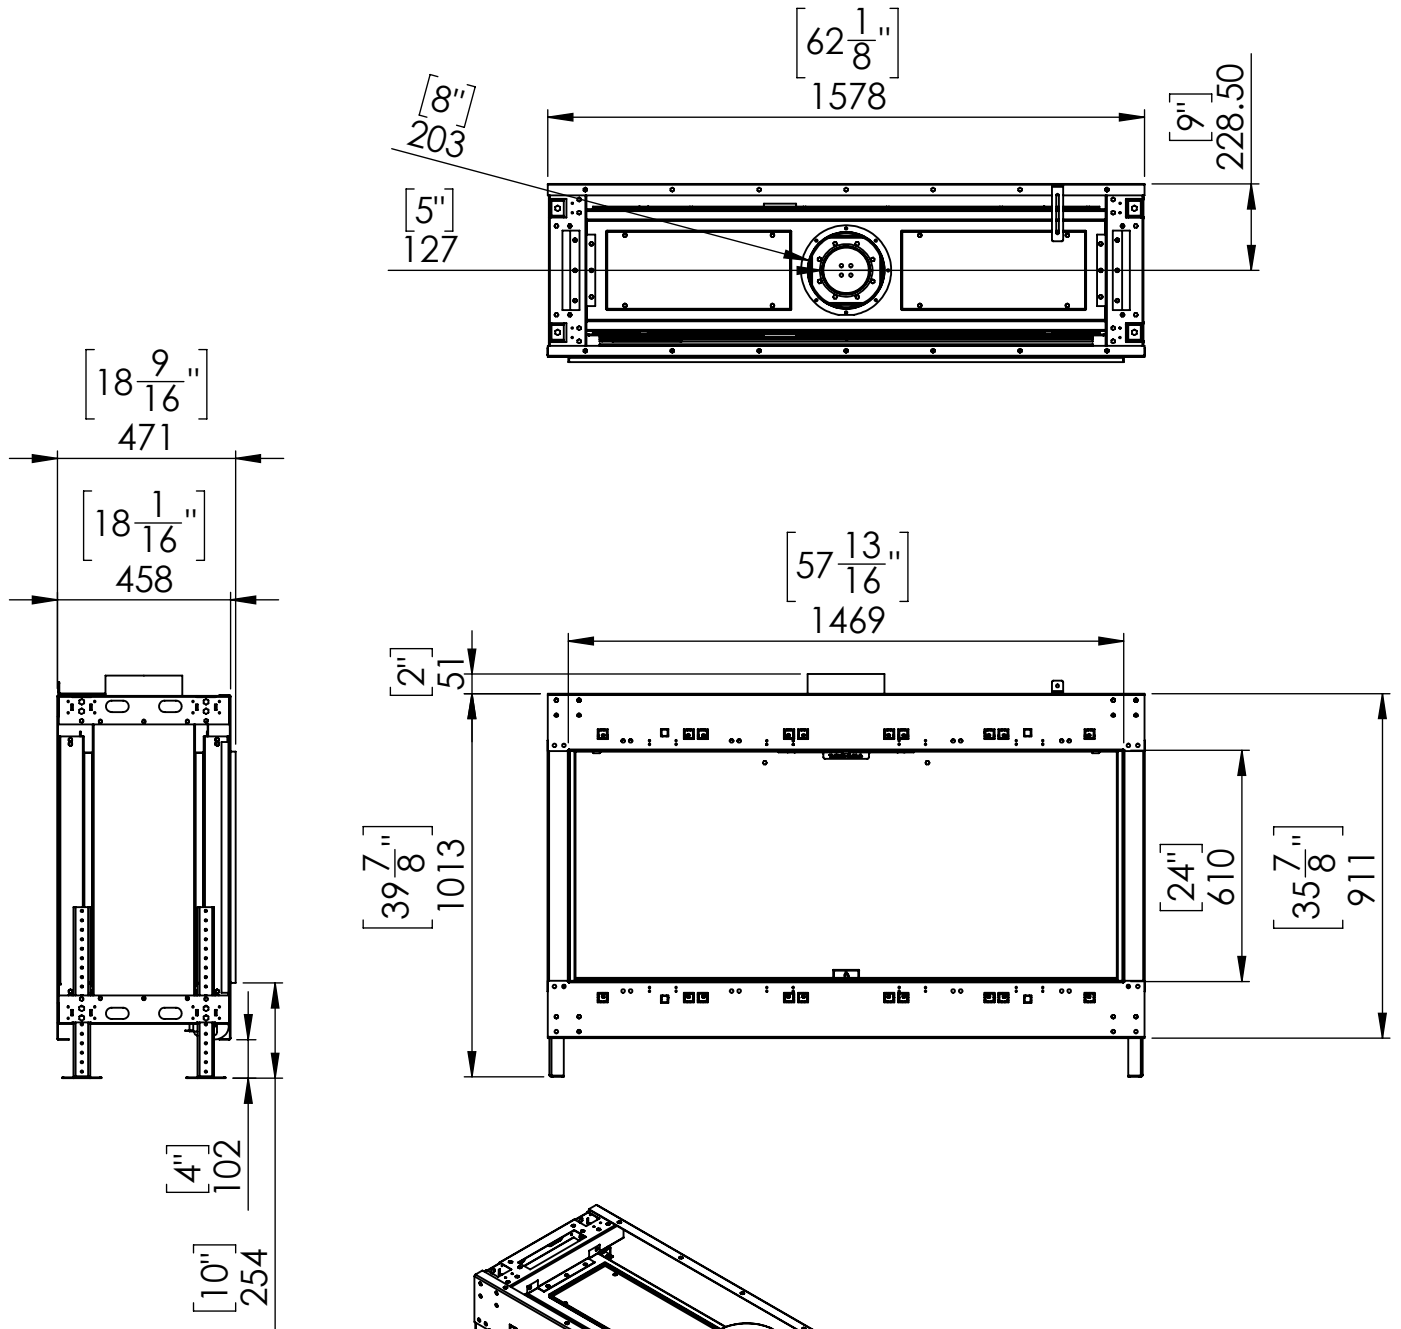

Flare Front 60H

Telescopic Leg Range
From bottom of glass: 10"-19"