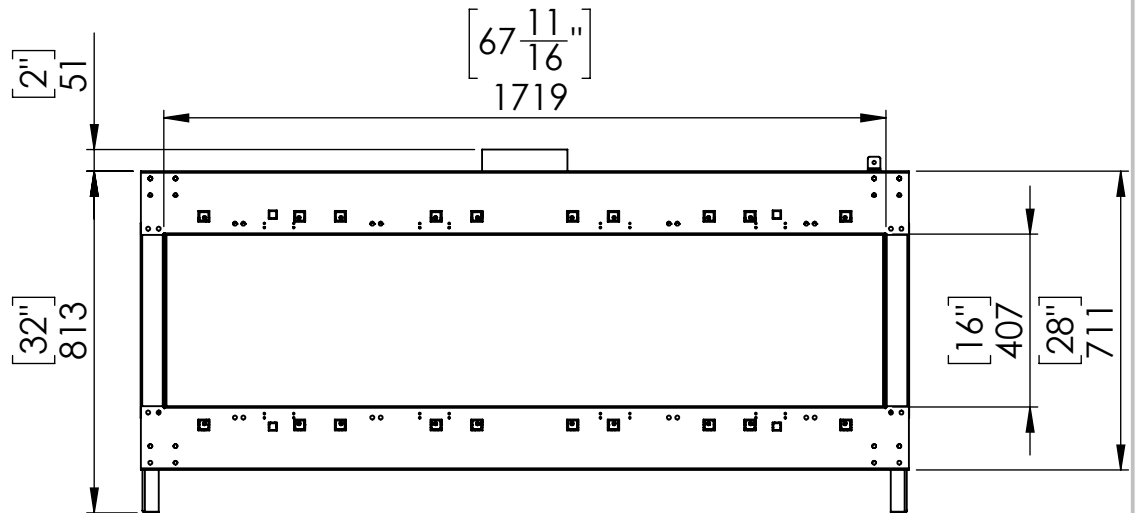

Flare Front 70

Telescopic Leg Range
From bottom of glass: 10"-19"