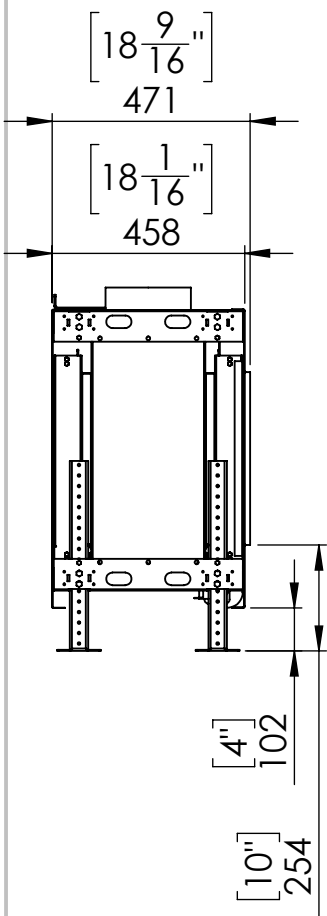

Flare Front 70

Telescopic Leg Range
From bottom of glass: 10"-19"