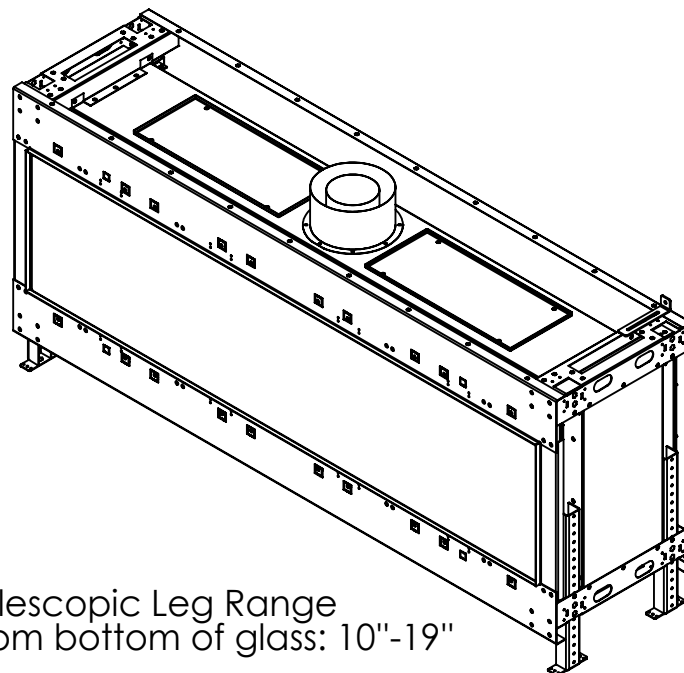

Flare Front 70

Telescopic Leg Range
From bottom of glass: 10"-19"