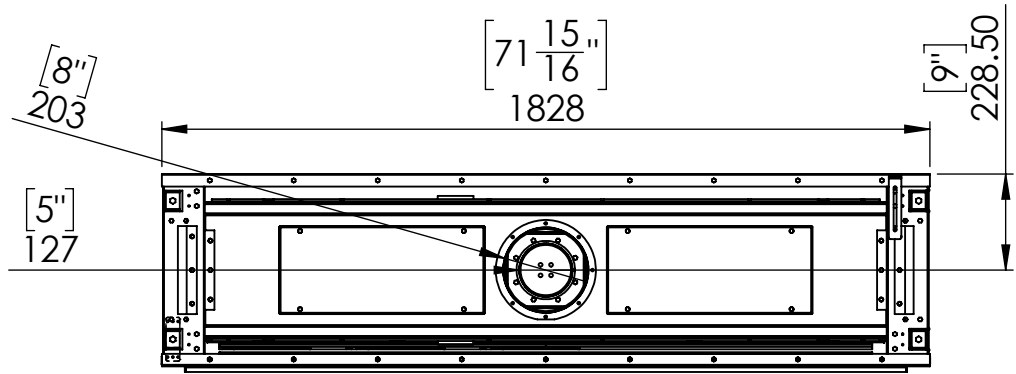

Flare Front 70

Telescopic Leg Range
From bottom of glass: 10"-19"