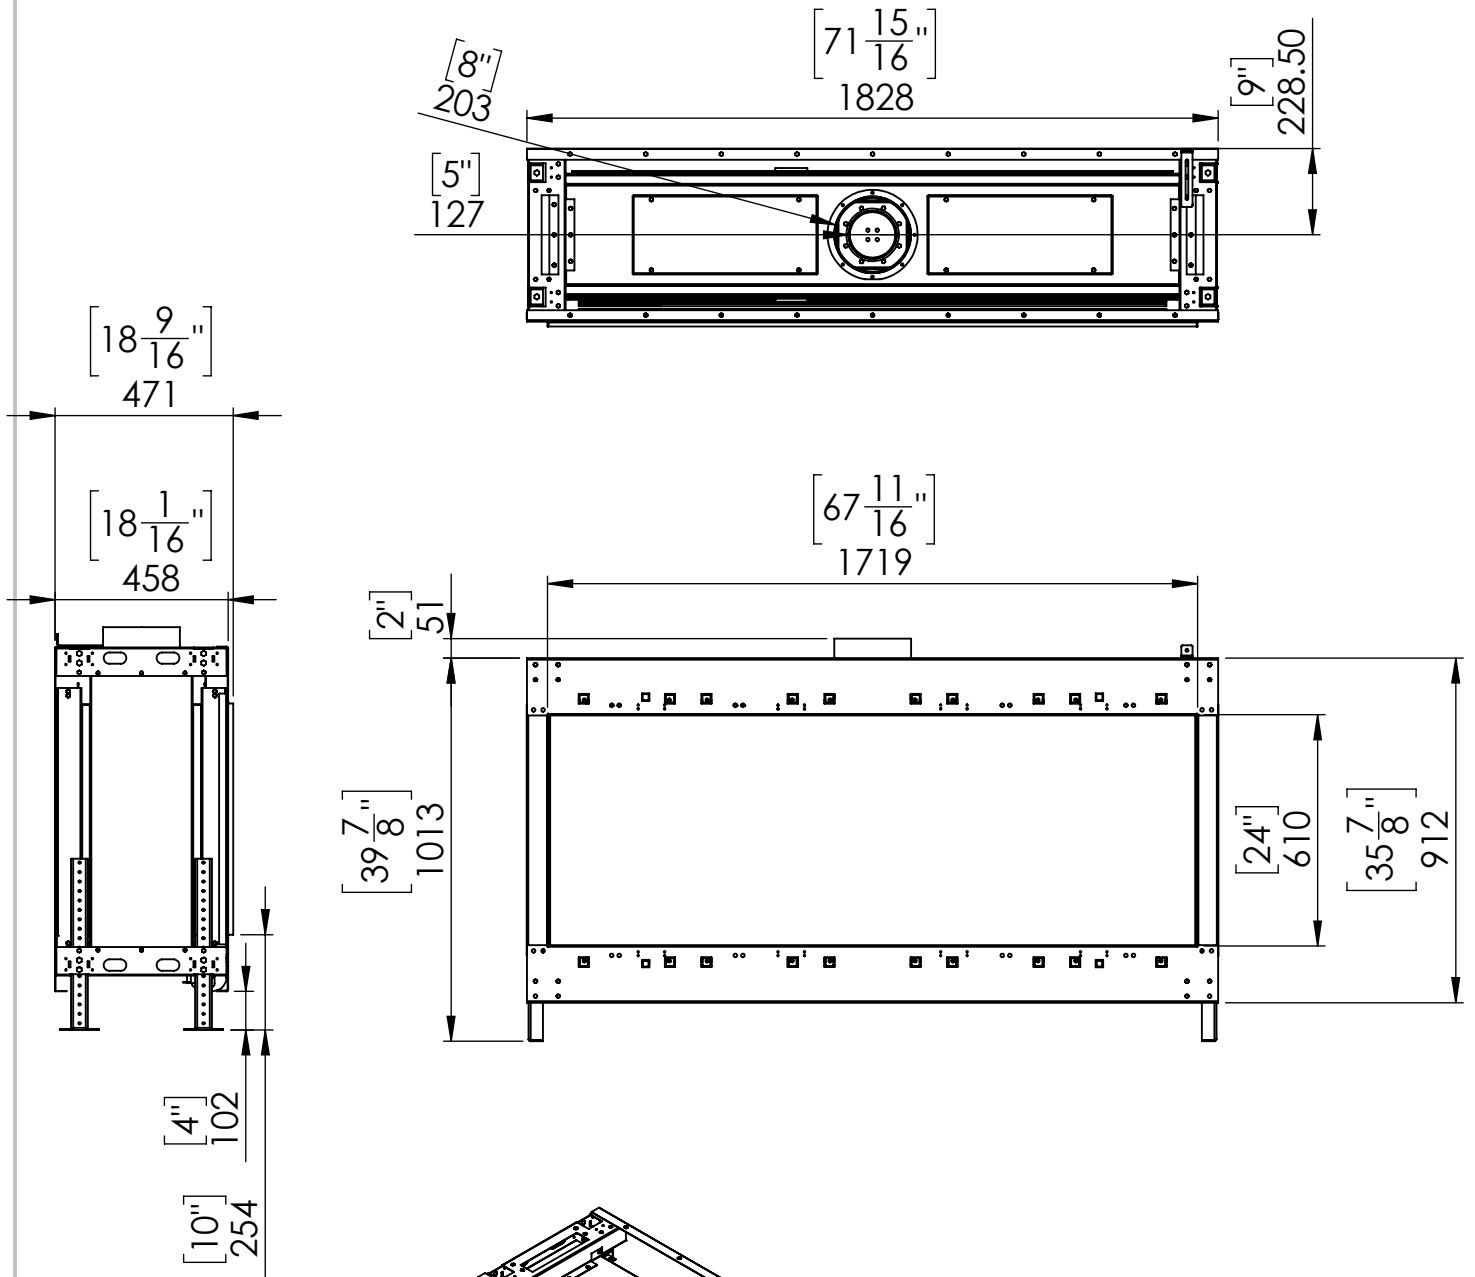

Flare Front 70H

Telescopic Leg Range
From bottom of glass: 10"-19"