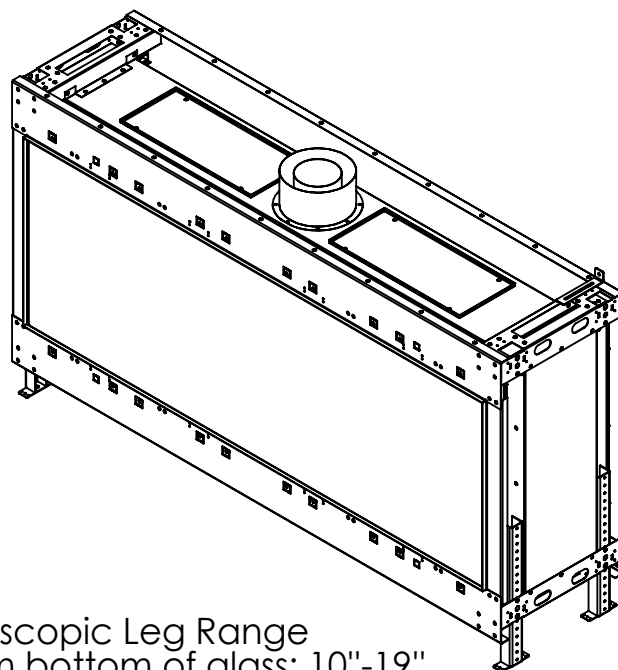

Flare Front 70H

Telescopic Leg Range
From bottom of glass: 10"-19"