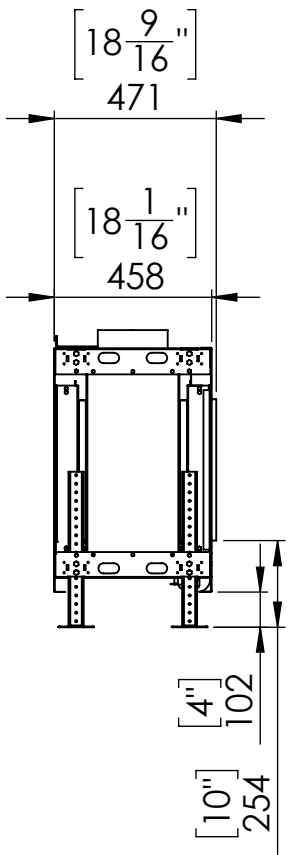

Flare Front 80

Telescopic Leg Range
From bottom of glass: 10"-19"