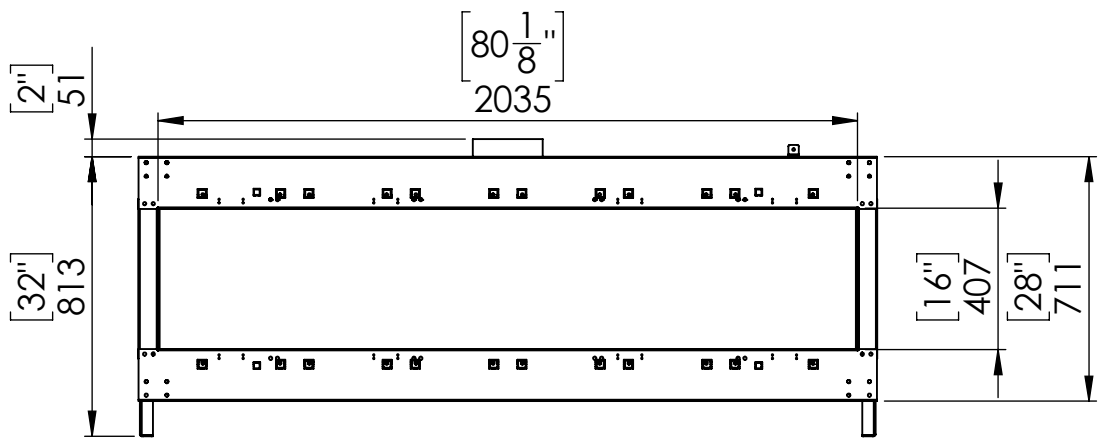

Flare Front 80

Telescopic Leg Range
From bottom of glass: 10"-19"