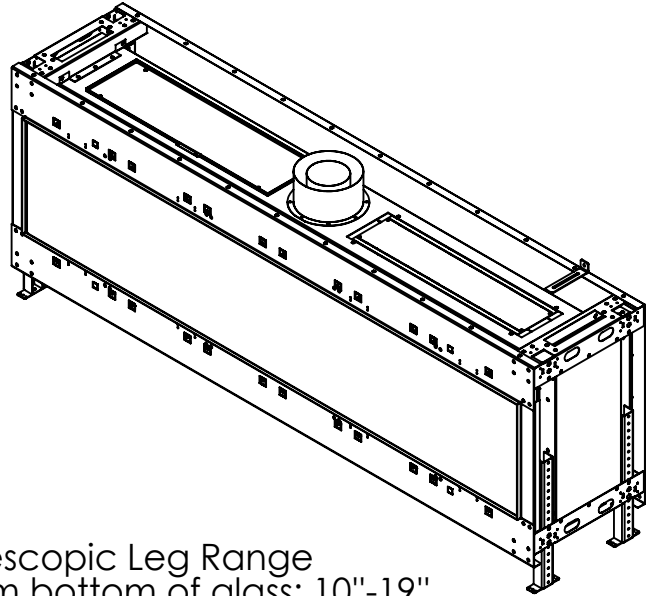

Flare Front 80

Telescopic Leg Range
From bottom of glass: 10"-19"