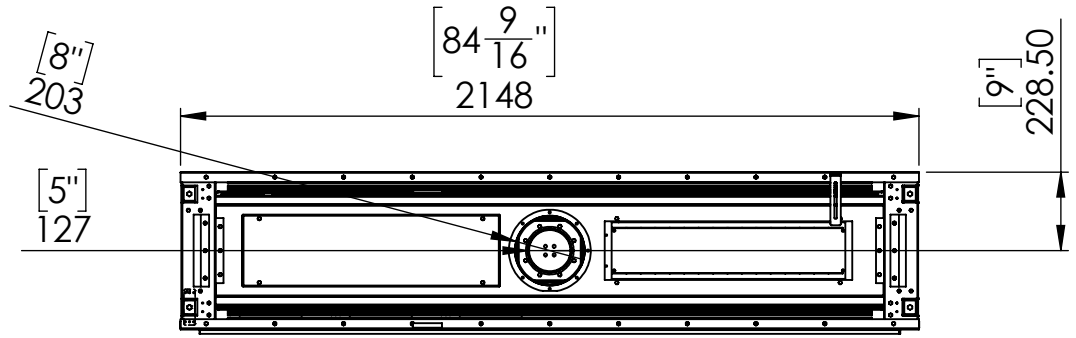

Flare Front 80

Telescopic Leg Range
From bottom of glass: 10"-19"