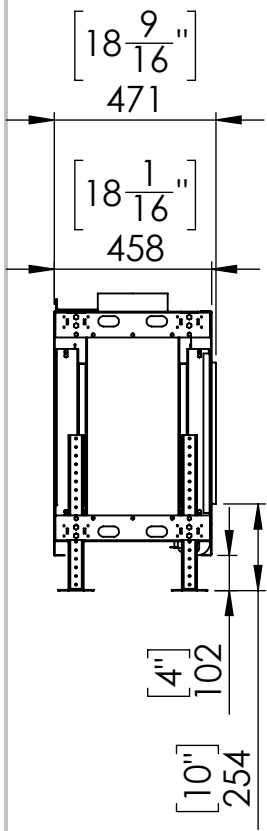

Flare Front 80H

Telescopic Leg Range
From bottom of glass: 10"-19"