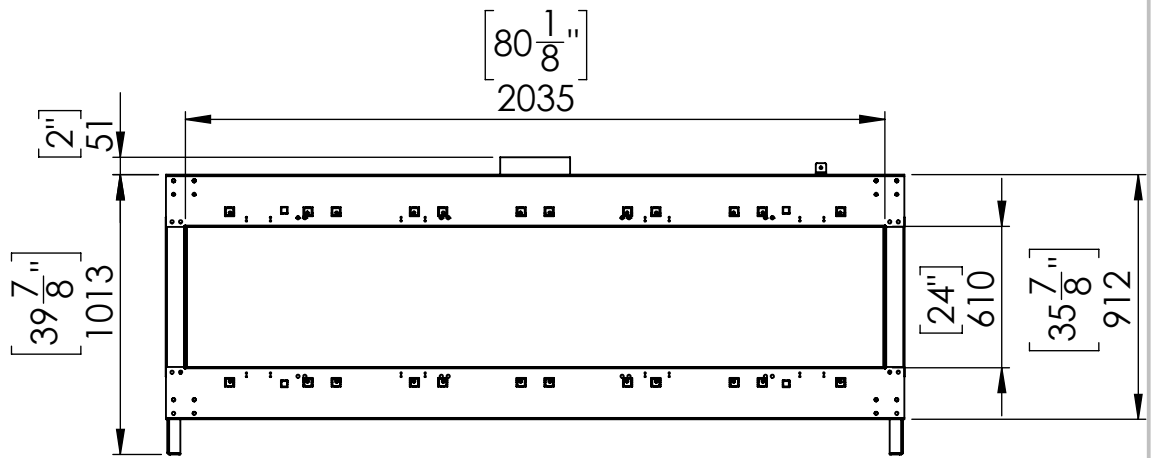

Flare Front 80H

Telescopic Leg Range
From bottom of glass: 10"-19"