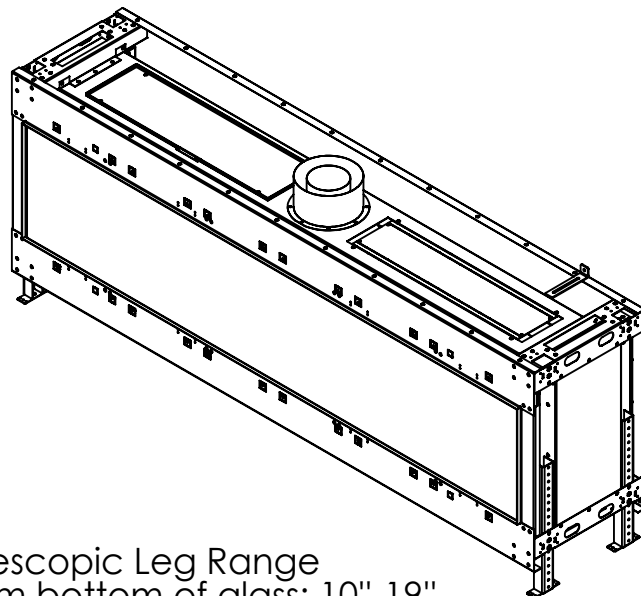

Flare Front 80H

Telescopic Leg Range
From bottom of glass: 10"-19"