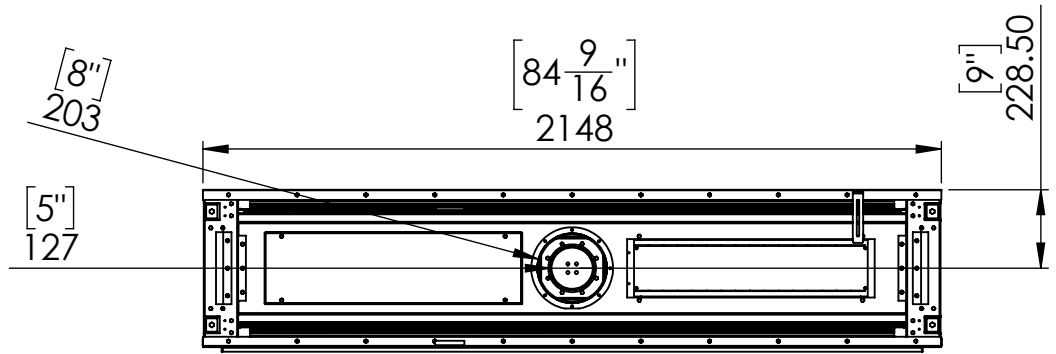

Flare Front 80H

Telescopic Leg Range
From bottom of glass: 10"-19"