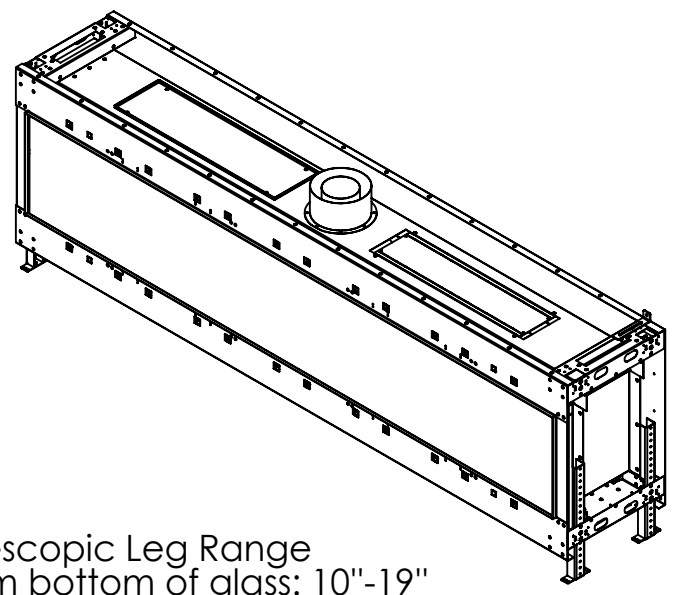

FLARE See Through 100

Telescopic Leg Range
From bottom of glass: 10"-19"