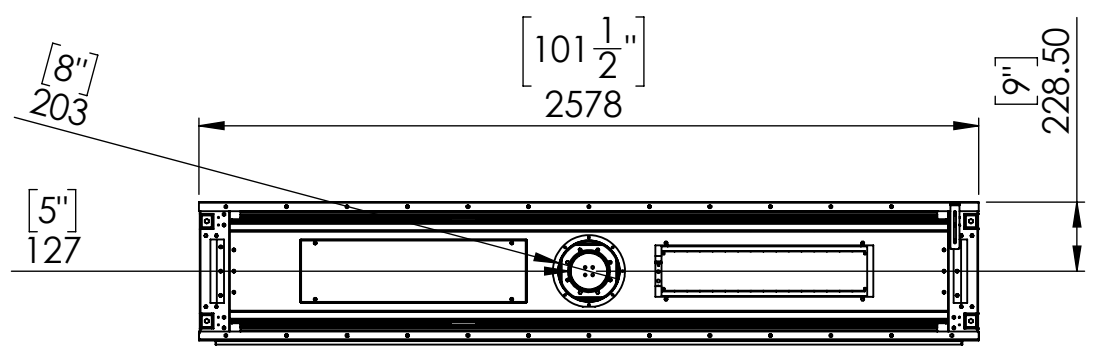

FLARE See Through 100

Telescopic Leg Range
From bottom of glass: 10"-19"