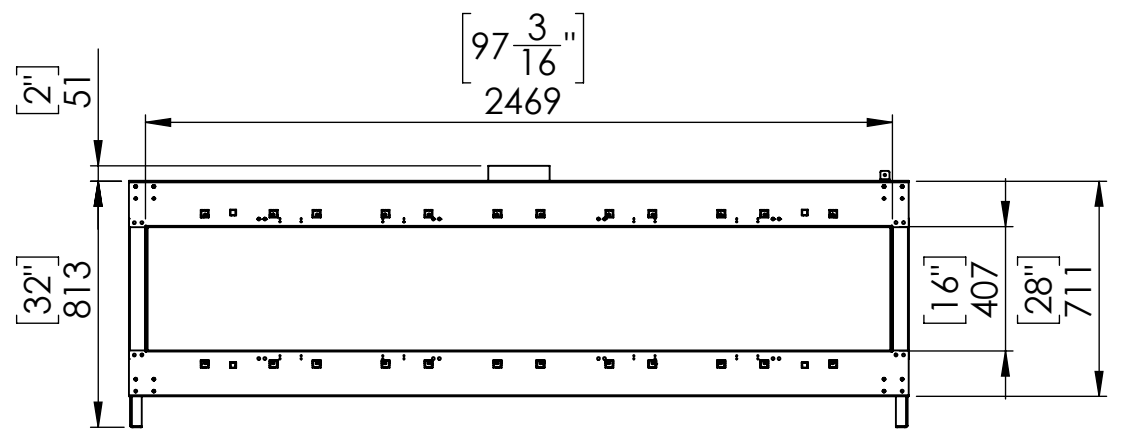

FLARE See Through 100

Telescopic Leg Range
From bottom of glass: 10"-19"