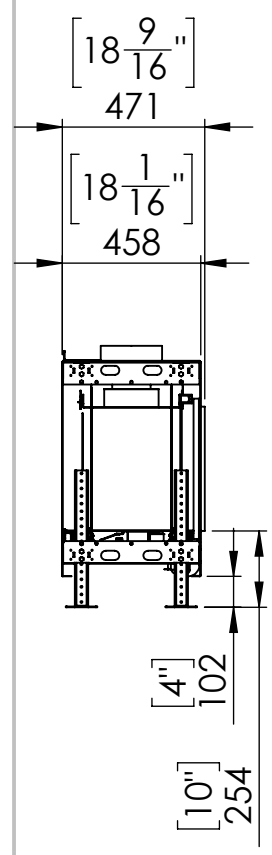

FLARE See Through 100

Telescopic Leg Range
From bottom of glass: 10"-19"