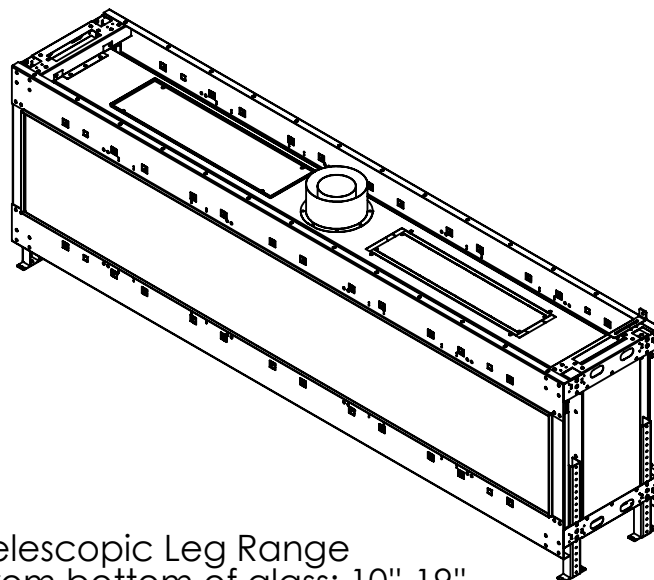

Flare See Through 100H

Telescopic Leg Range
From bottom of glass: 10"-19"