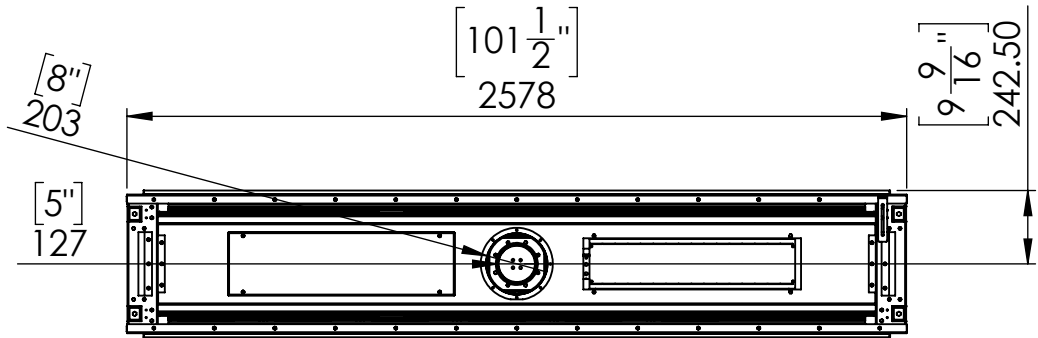

Flare See Through 100H

Telescopic Leg Range
From bottom of glass: 10"-19"