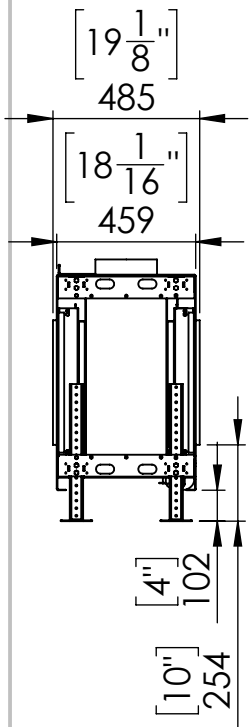

Flare See Through 100H

Telescopic Leg Range
From bottom of glass: 10"-19"