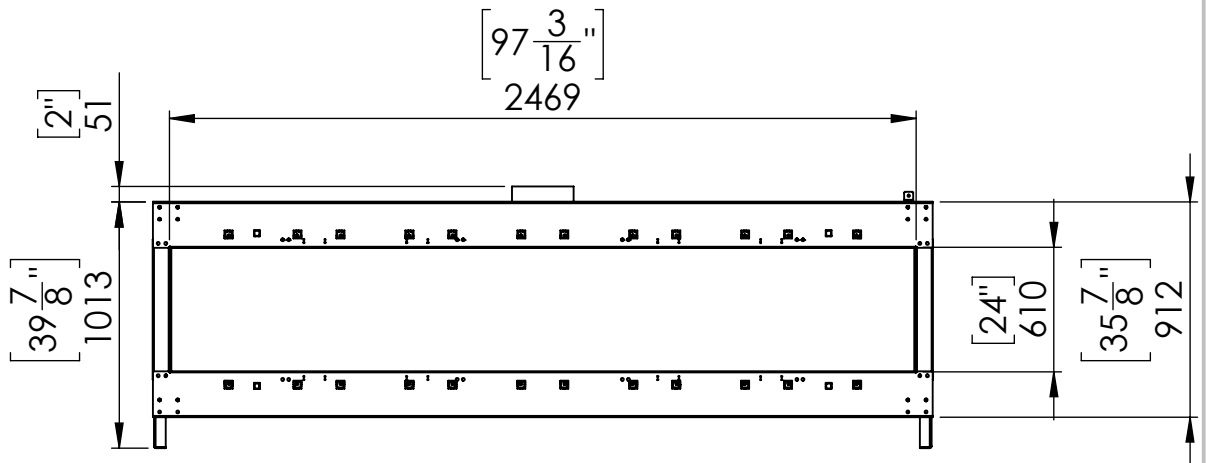

Flare See Through 100H

Telescopic Leg Range
From bottom of glass: 10"-19"