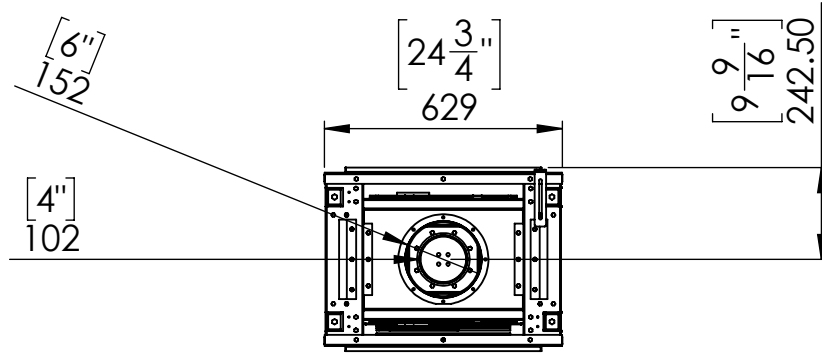

FLARE See Through 25

Telescopic Leg Range
From bottom of glass: 10"-19"