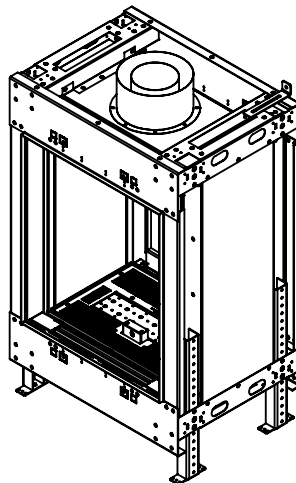

FLARE See Through 25

Telescopic Leg Range
From bottom of glass: 10"-19"