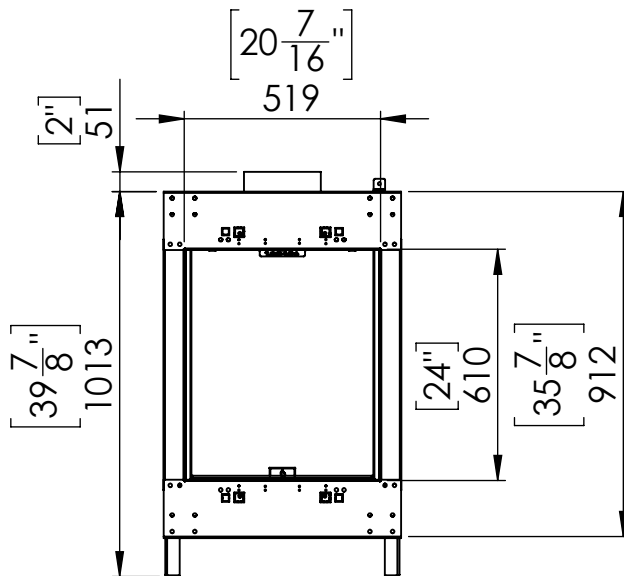

FLARE See Through 25

Telescopic Leg Range
From bottom of glass: 10"-19"