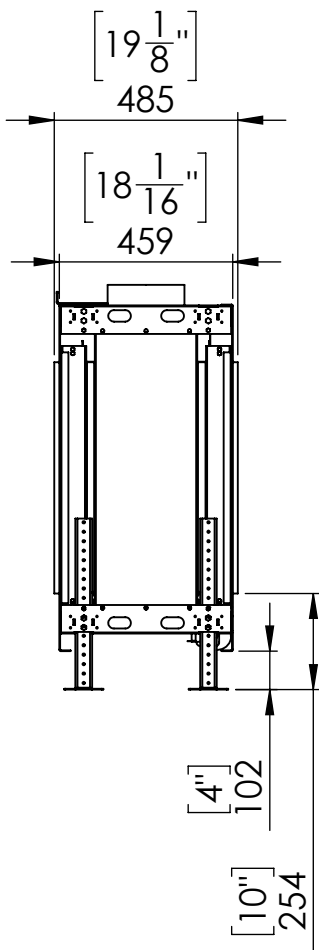

FLARE See Through 25

Telescopic Leg Range
From bottom of glass: 10"-19"