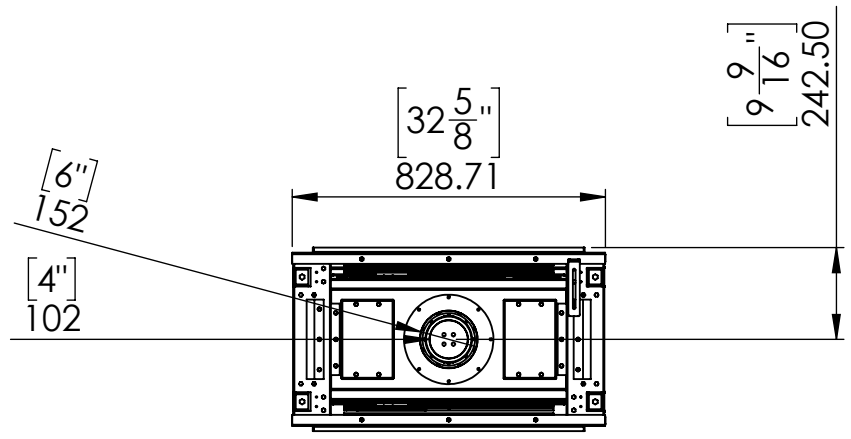

# FLARE See Through 30

Telescopic Leg Range  
From bottom of glass: 10"-19"