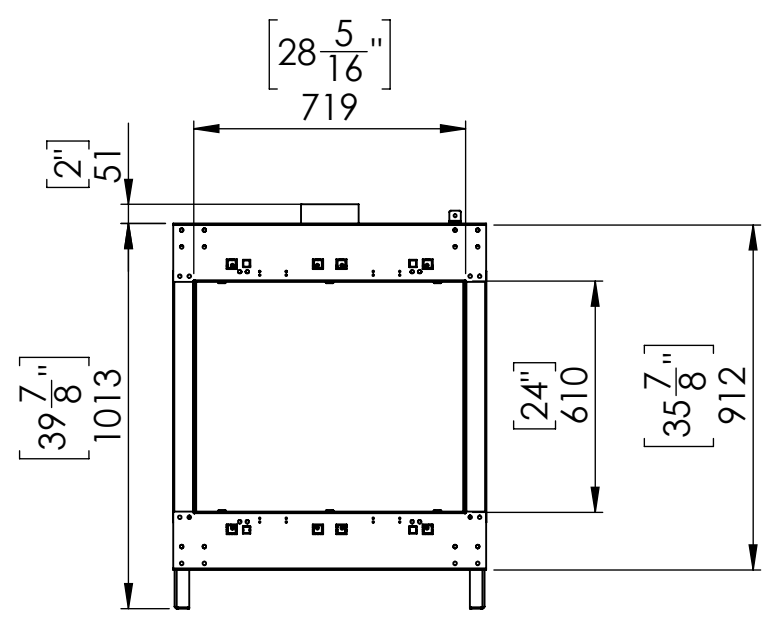

# FLARE See Through 30

Telescopic Leg Range  
From bottom of glass: 10"-19"