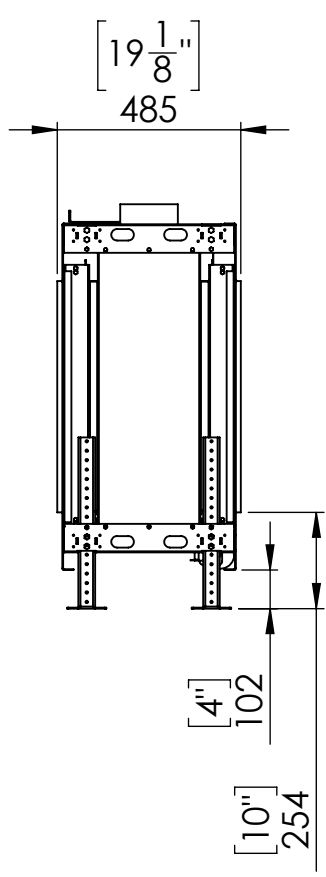

# FLARE See Through 30

Telescopic Leg Range  
From bottom of glass: 10"-19"