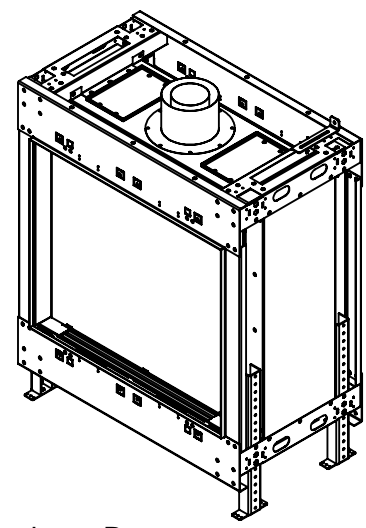

# FLARE See Through 30

Telescopic Leg Range  
From bottom of glass: 10"-19"