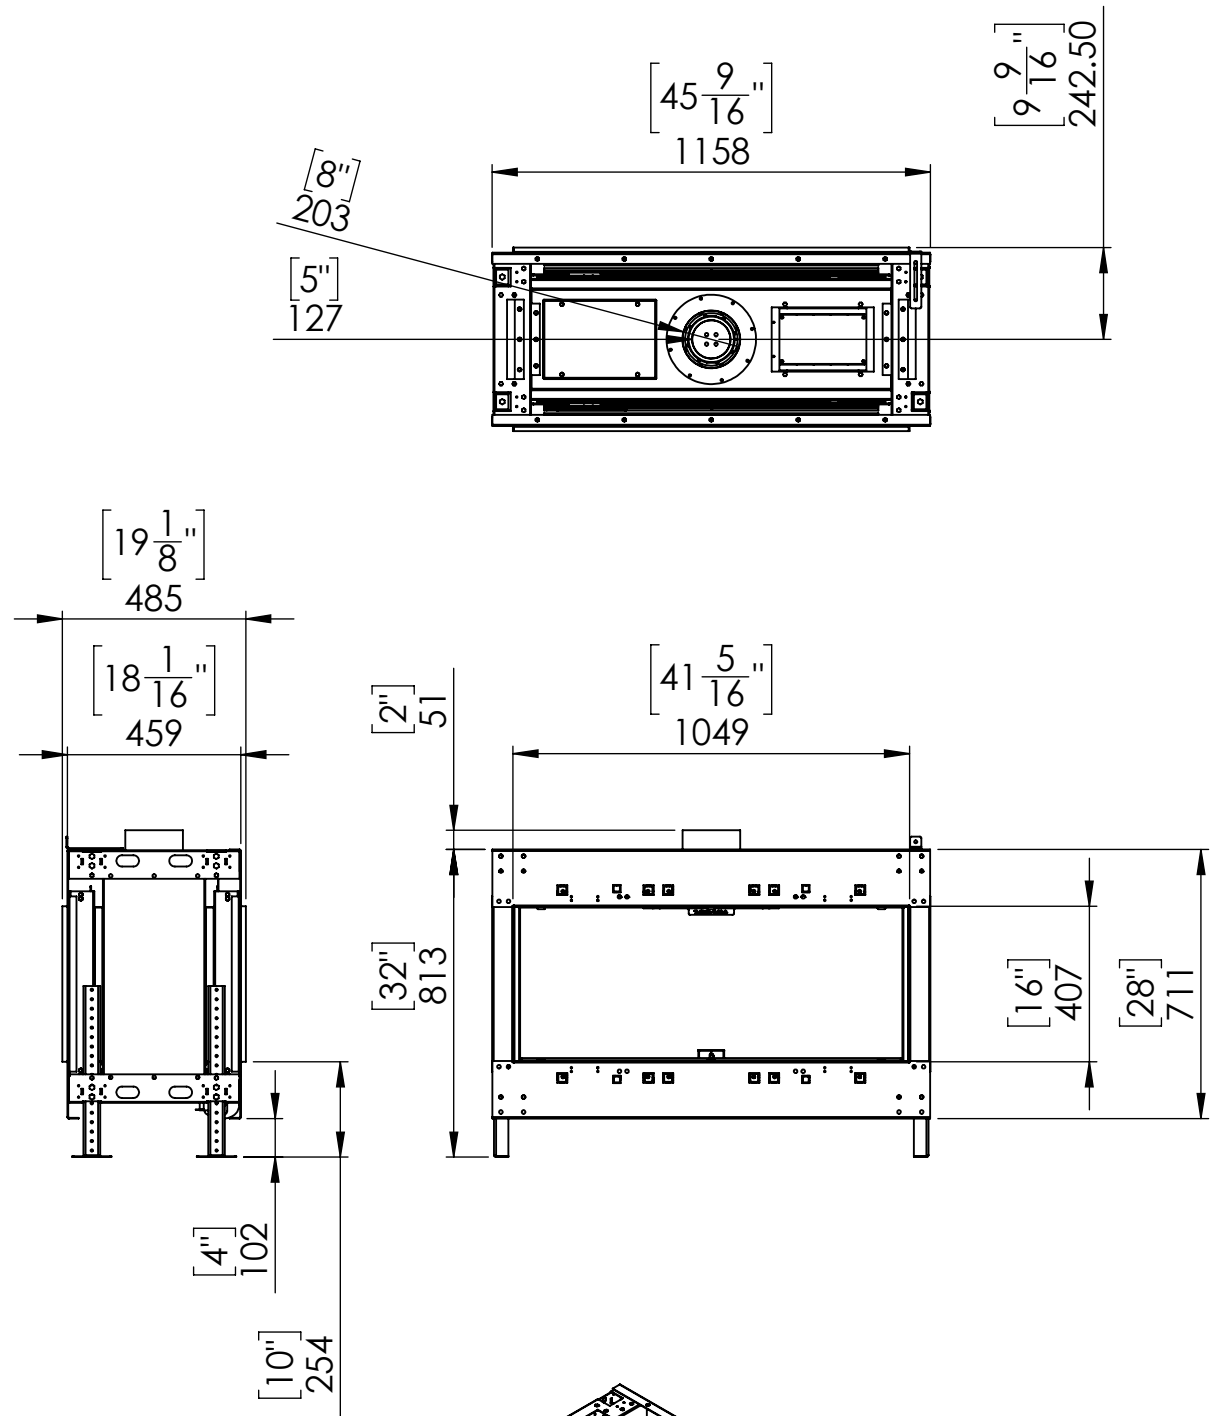

FLARE See Through 45

Telescopic Leg Range
From bottom of glass: 10"-19"