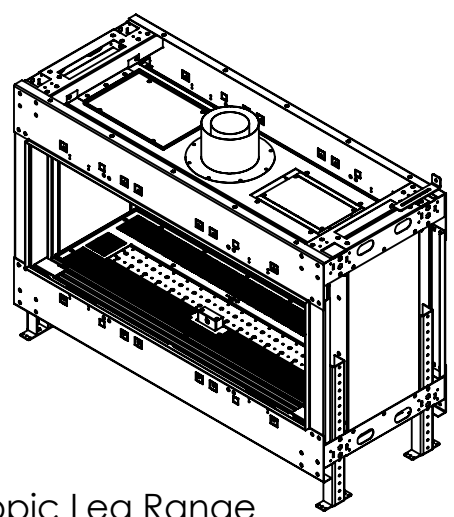

FLARE See Through 45

Telescopic Leg Range
From bottom of glass: 10"-19"