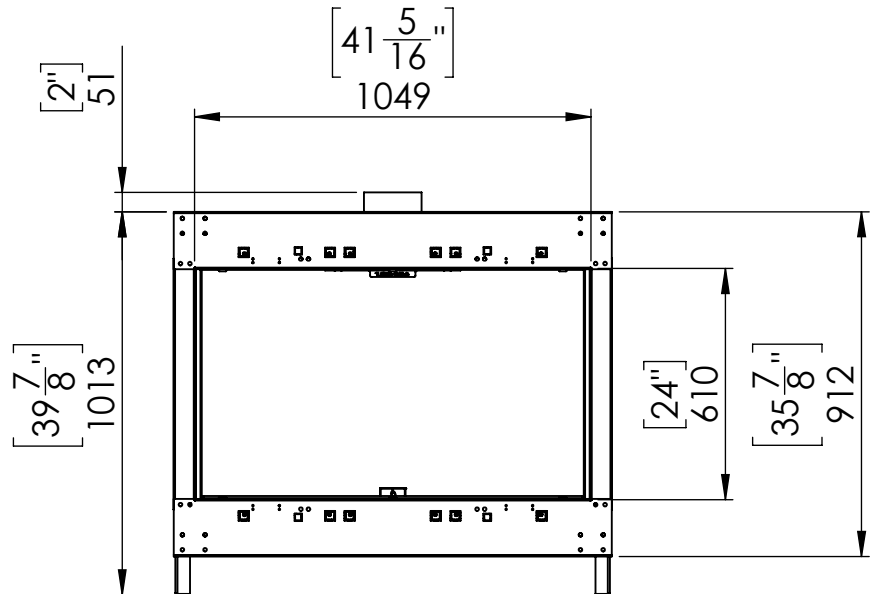

# Flare See Through 45H

Telescopic Leg Range  
From bottom of glass: 10"-19"