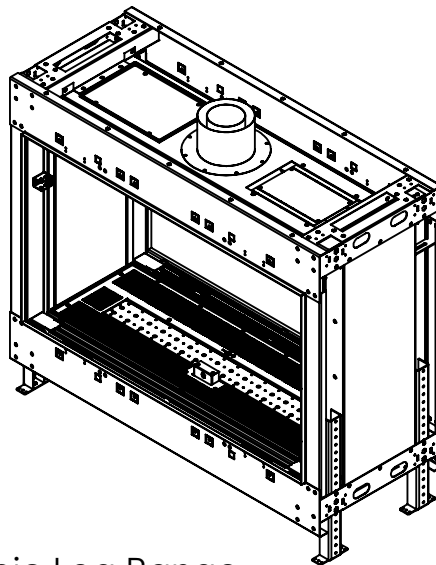

# Flare See Through 45H

Telescopic Leg Range  
From bottom of glass: 10"-19"