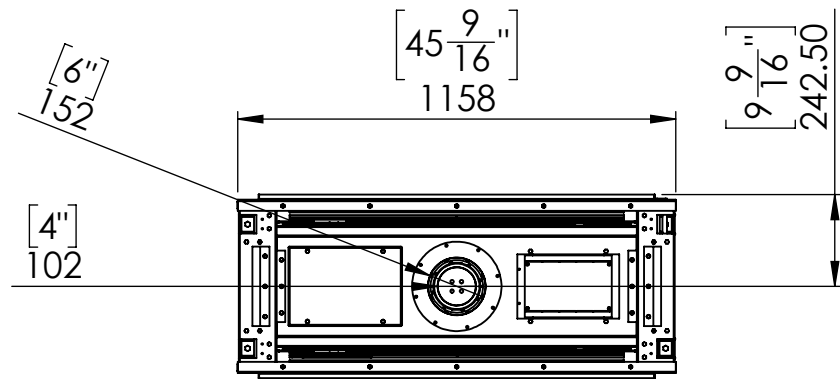

# Flare See Through 45H

Telescopic Leg Range  
From bottom of glass: 10"-19"