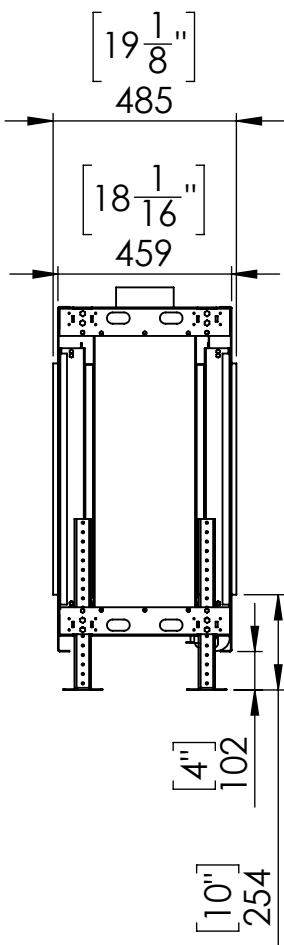

# Flare See Through 45H

Telescopic Leg Range  
From bottom of glass: 10"-19"