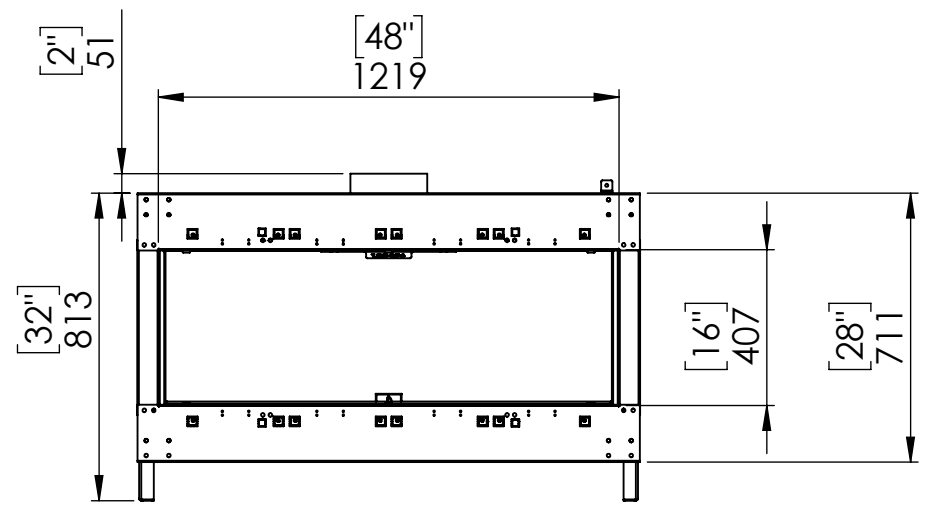

# FLARE See Through 50

Telescopic Leg Range  
From bottom of glass: 10"-19"