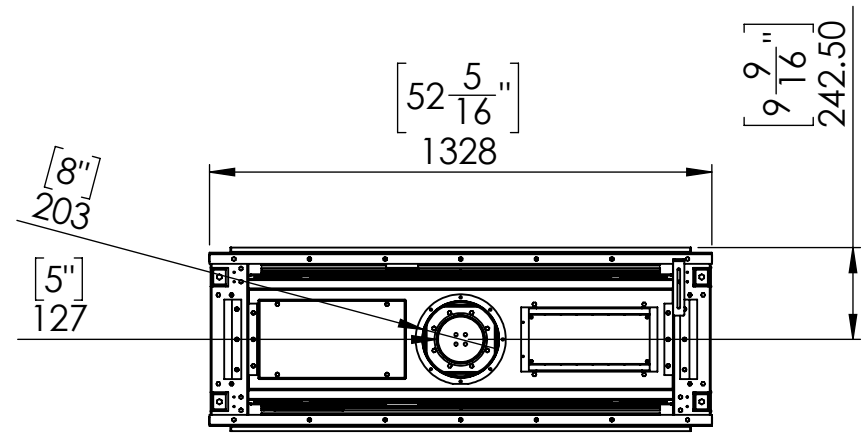

# FLARE See Through 50

Telescopic Leg Range  
From bottom of glass: 10"-19"