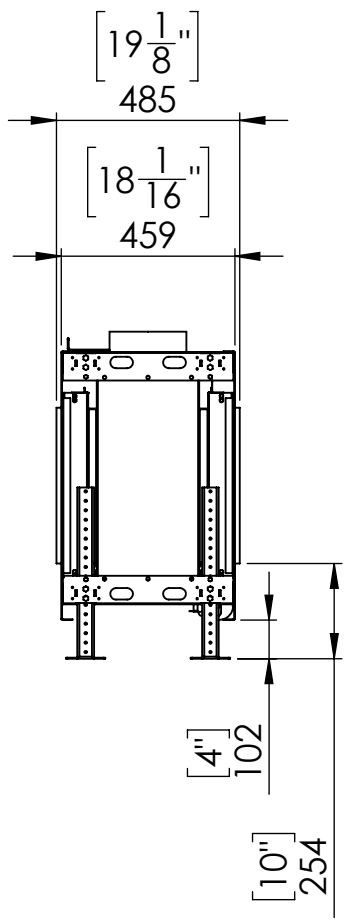

# FLARE See Through 50

Telescopic Leg Range  
From bottom of glass: 10"-19"