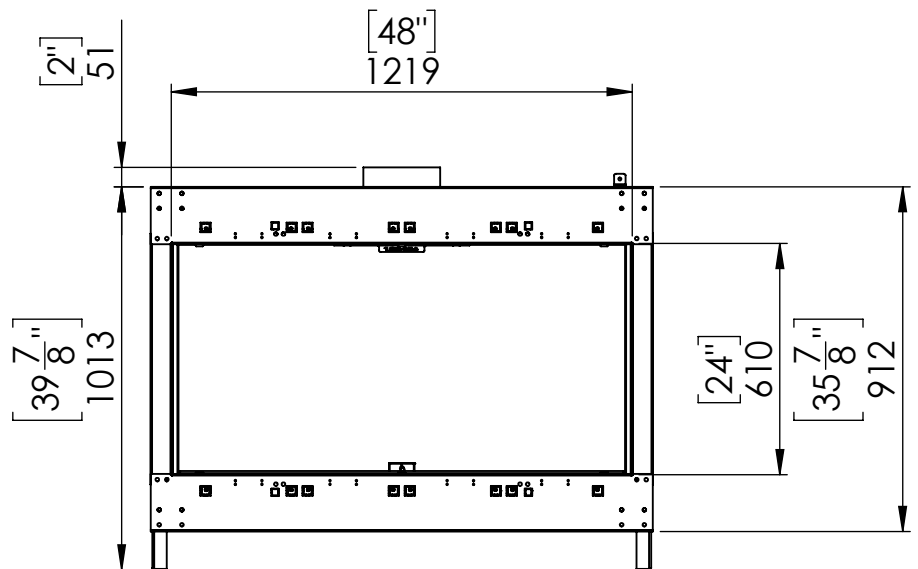

Flare See Through 50H

Telescopic Leg Range
From bottom of glass: 10"-19"