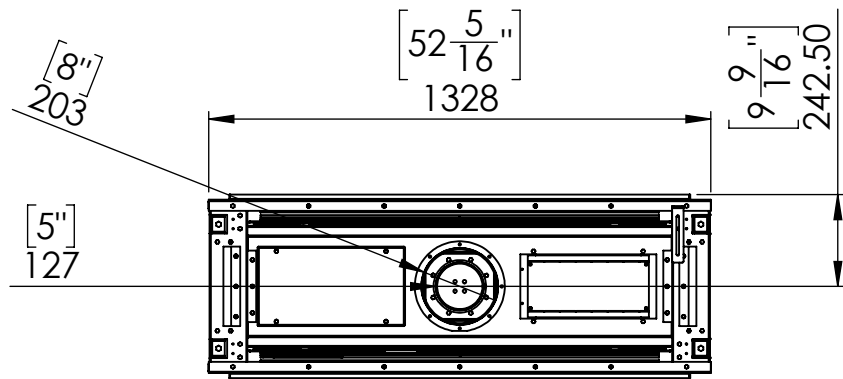

Flare See Through 50H

Telescopic Leg Range
From bottom of glass: 10"-19"