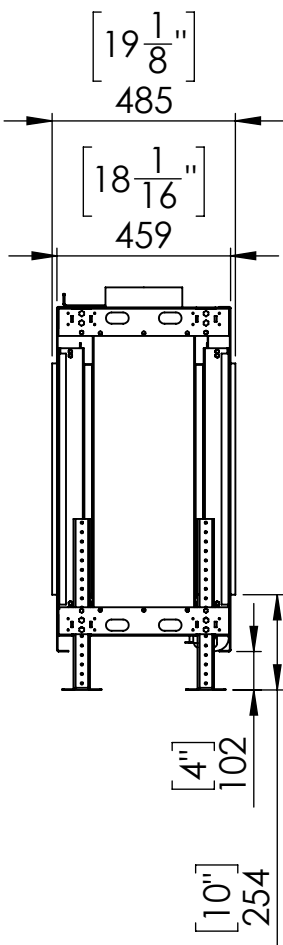

Flare See Through 50H

Telescopic Leg Range
From bottom of glass: 10"-19"