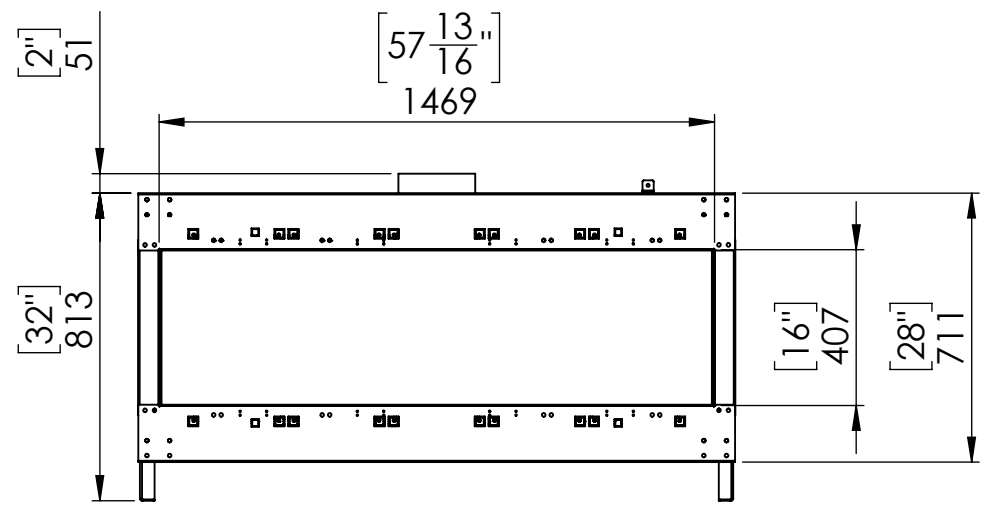

# FLARE See Through 60

Telescopic Leg Range  
From bottom of glass: 10"-19"