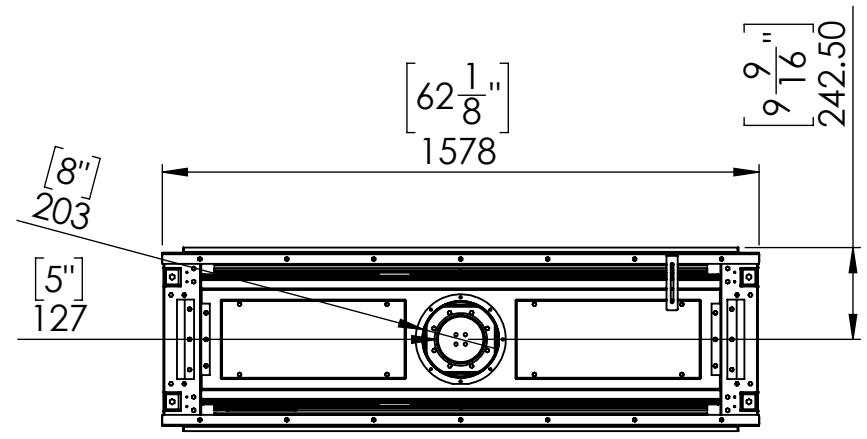

# FLARE See Through 60

Telescopic Leg Range  
From bottom of glass: 10"-19"