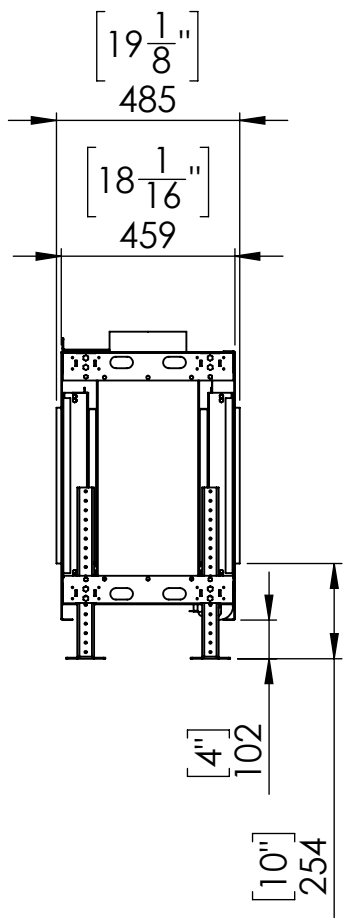

# FLARE See Through 60

Telescopic Leg Range  
From bottom of glass: 10"-19"