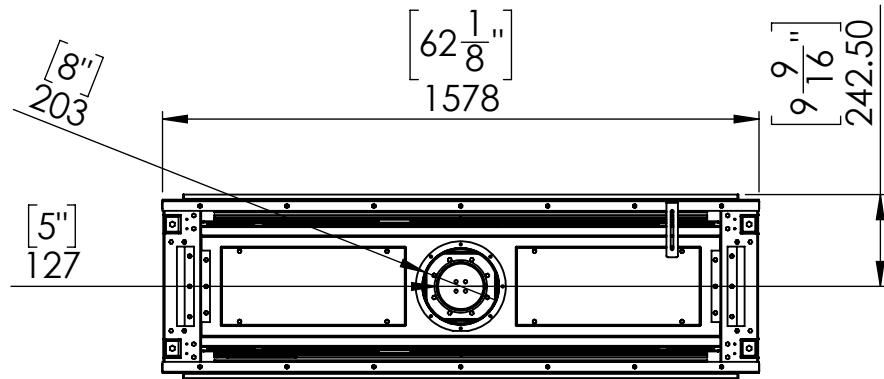

Flare See Through 60H

Telescopic Leg Range
From bottom of glass: 10"-19"