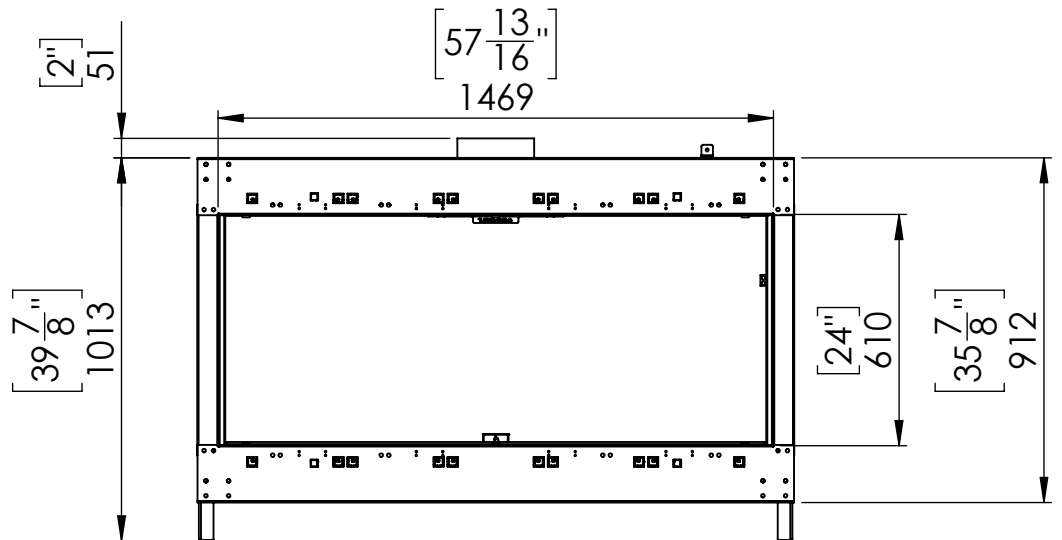

Flare See Through 60H

Telescopic Leg Range
From bottom of glass: 10"-19"