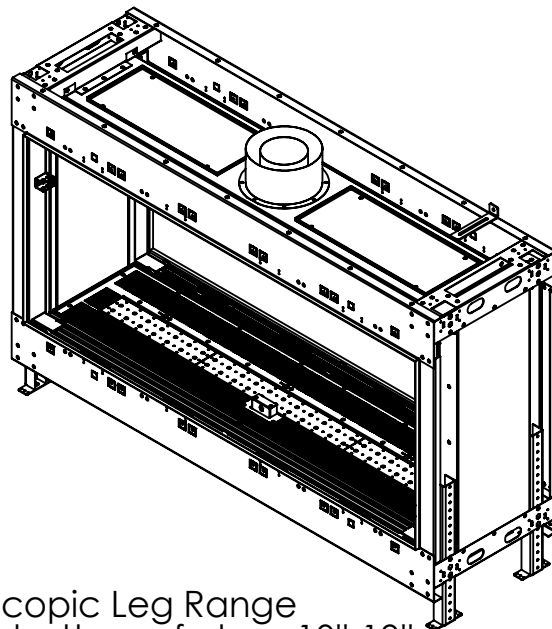

Flare See Through 60H

Telescopic Leg Range
From bottom of glass: 10"-19"