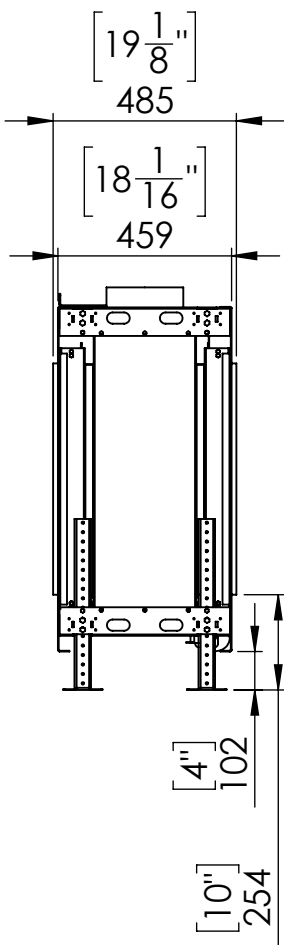

Flare See Through 60H

Telescopic Leg Range
From bottom of glass: 10"-19"