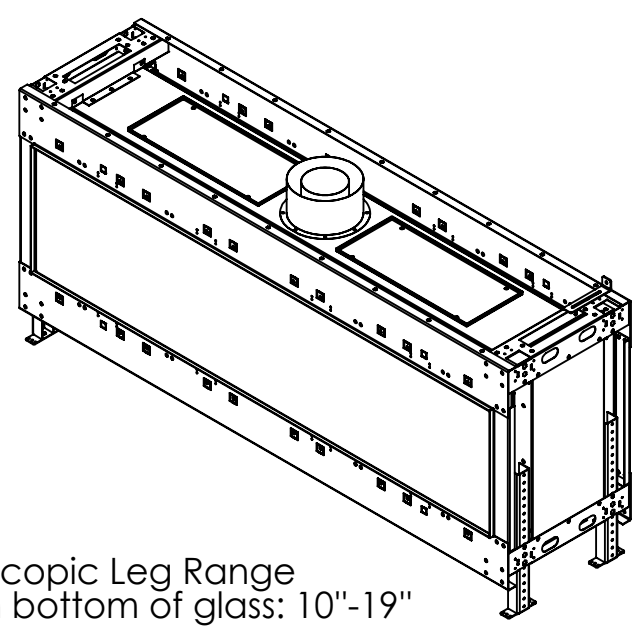

FLARE See Through 70

Telescopic Leg Range
From bottom of glass: 10"-19"