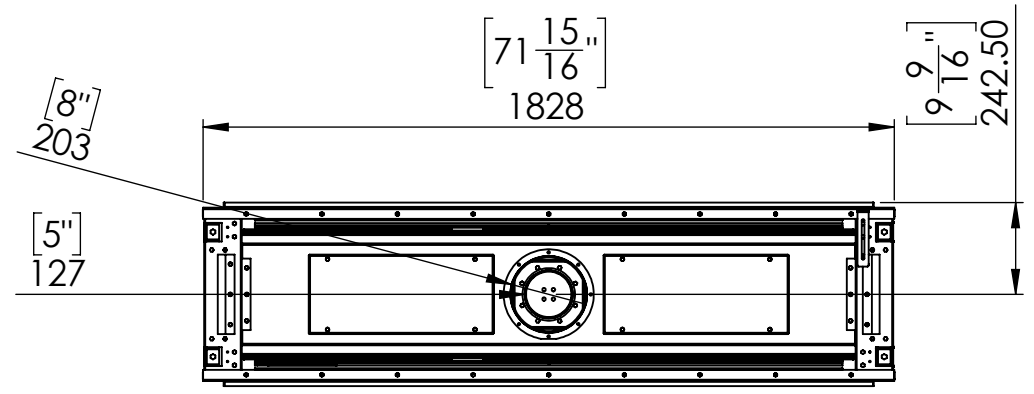

FLARE See Through 70

Telescopic Leg Range
From bottom of glass: 10"-19"