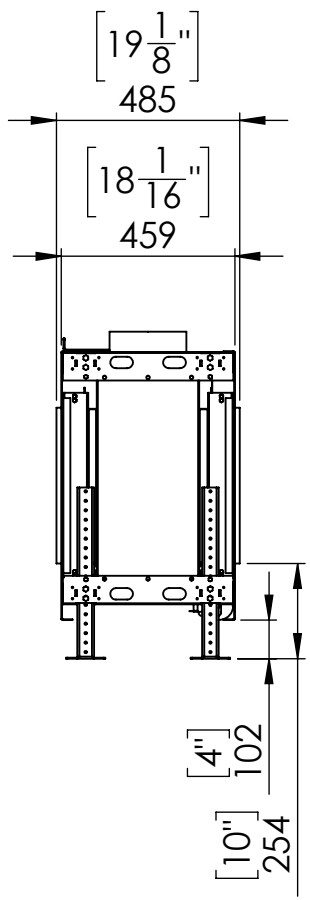

FLARE See Through 70

Telescopic Leg Range
From bottom of glass: 10"-19"