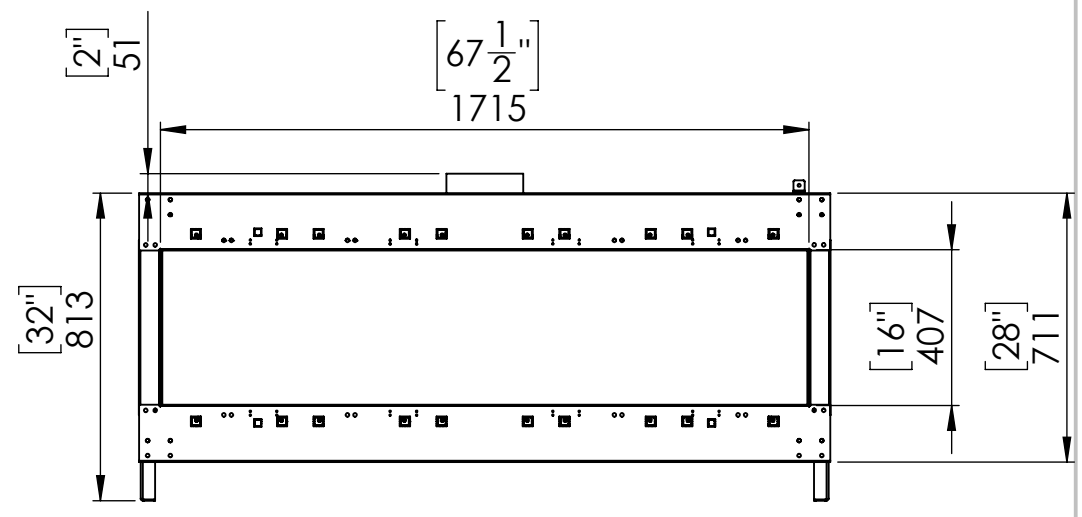

FLARE See Through 70

Telescopic Leg Range
From bottom of glass: 10"-19"