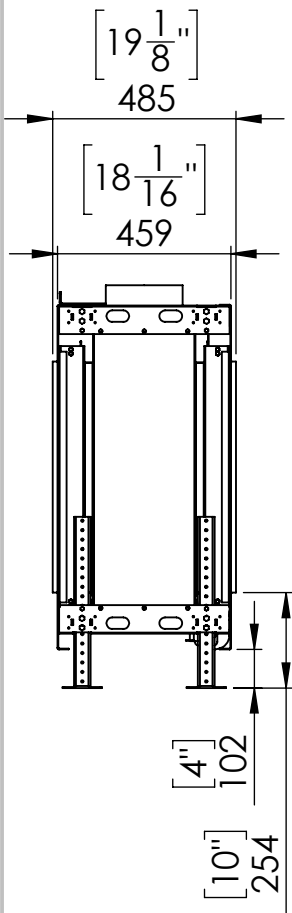

# Flare See Through 70H

Telescopic Leg Range  
From bottom of glass: 10"-19"