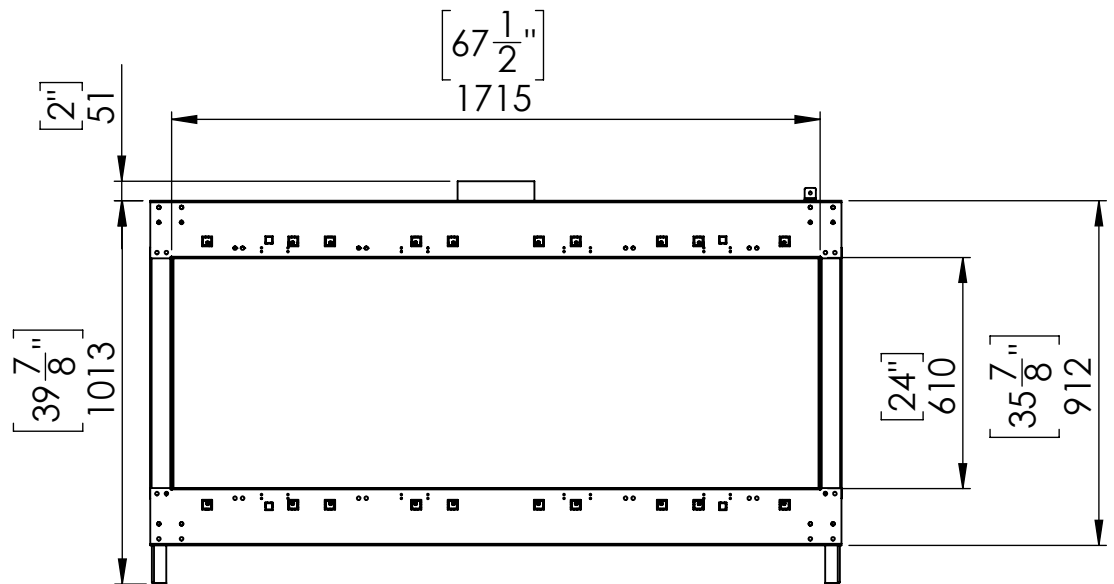

# Flare See Through 70H

Telescopic Leg Range  
From bottom of glass: 10"-19"