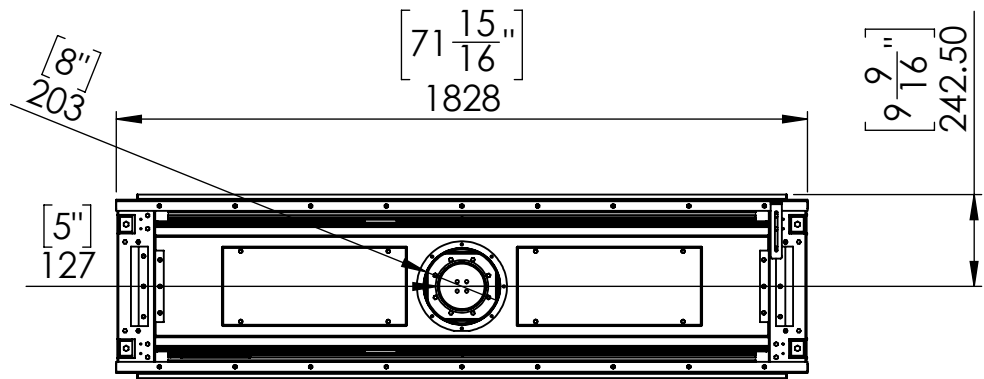

# Flare See Through 70H

Telescopic Leg Range  
From bottom of glass: 10"-19"