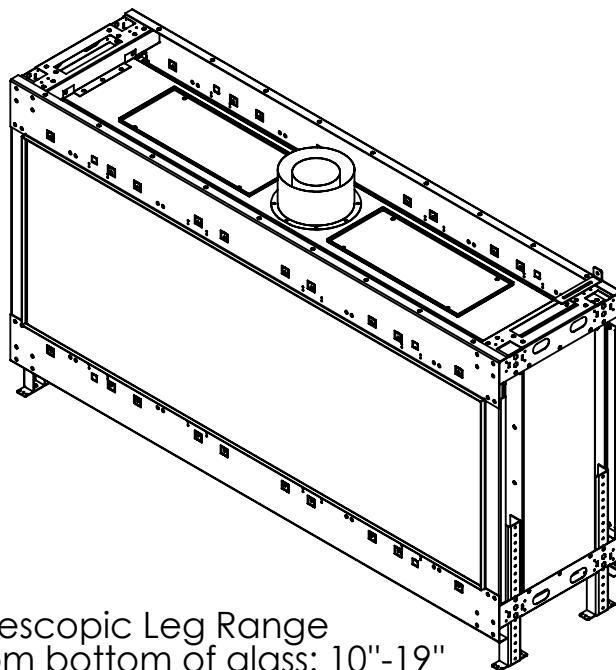

# Flare See Through 70H

Telescopic Leg Range  
From bottom of glass: 10"-19"