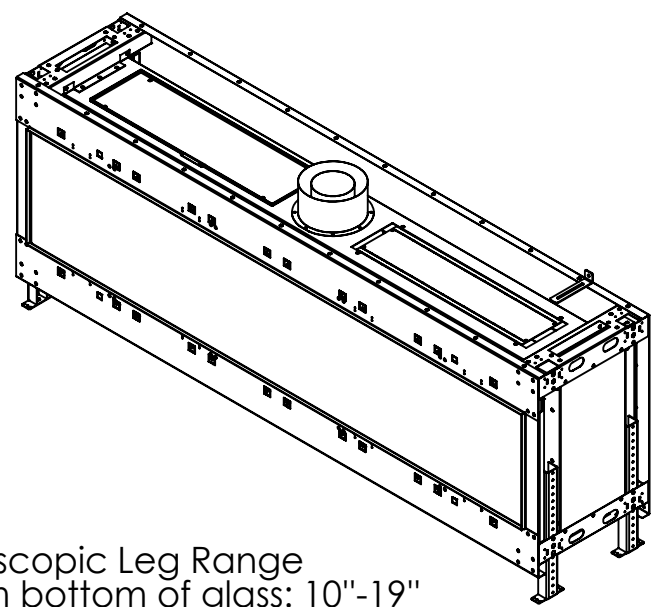

FLARE See Through 80

Telescopic Leg Range
From bottom of glass: 10"-19"