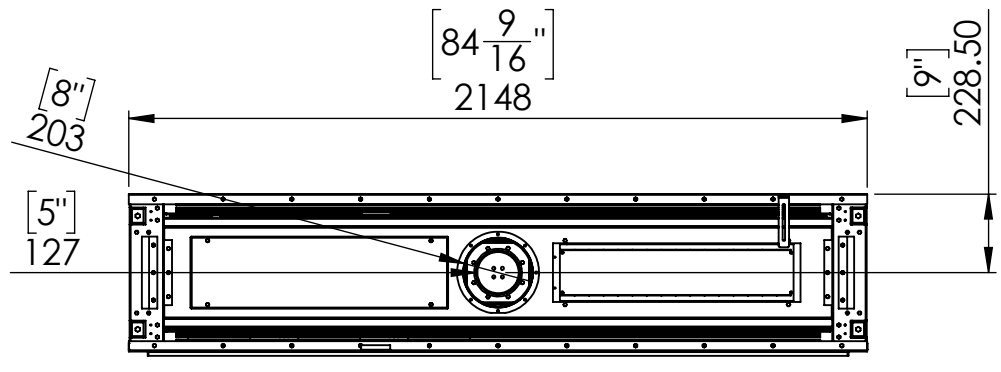

FLARE See Through 80

Telescopic Leg Range
From bottom of glass: 10"-19"