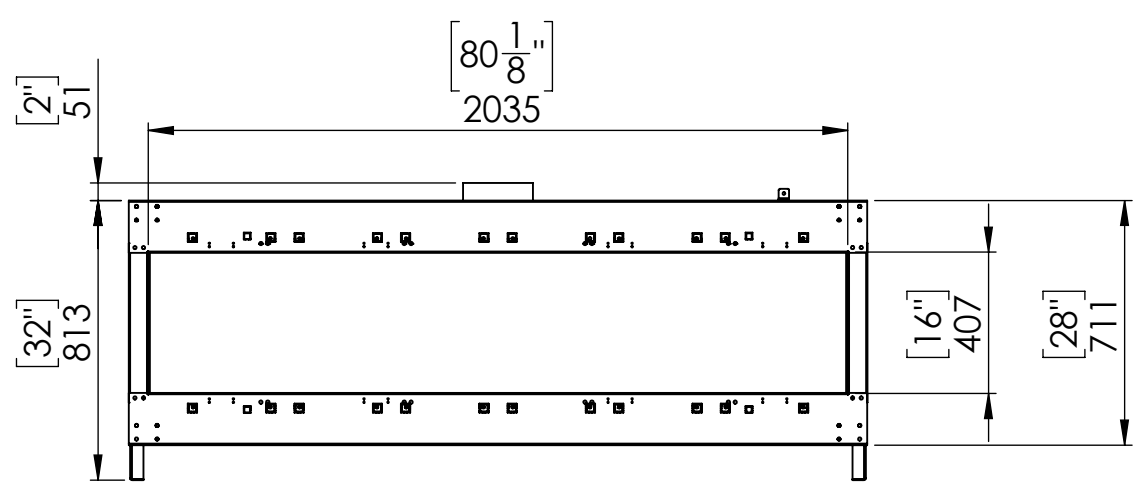

FLARE See Through 80

Telescopic Leg Range
From bottom of glass: 10"-19"