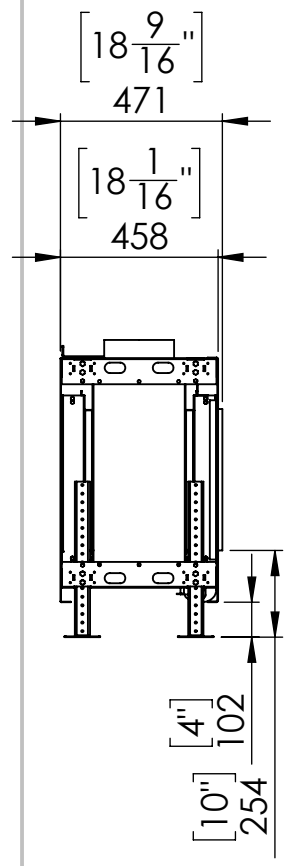

FLARE See Through 80

Telescopic Leg Range
From bottom of glass: 10"-19"