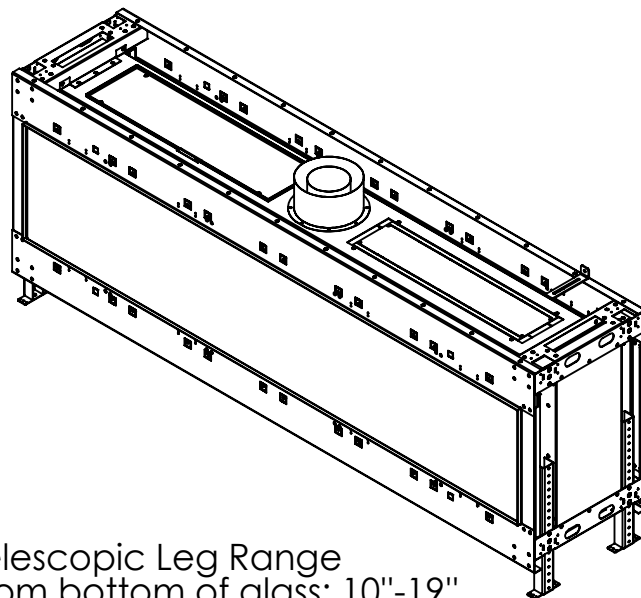

Flare See Through 80H

Telescopic Leg Range
From bottom of glass: 10"-19"