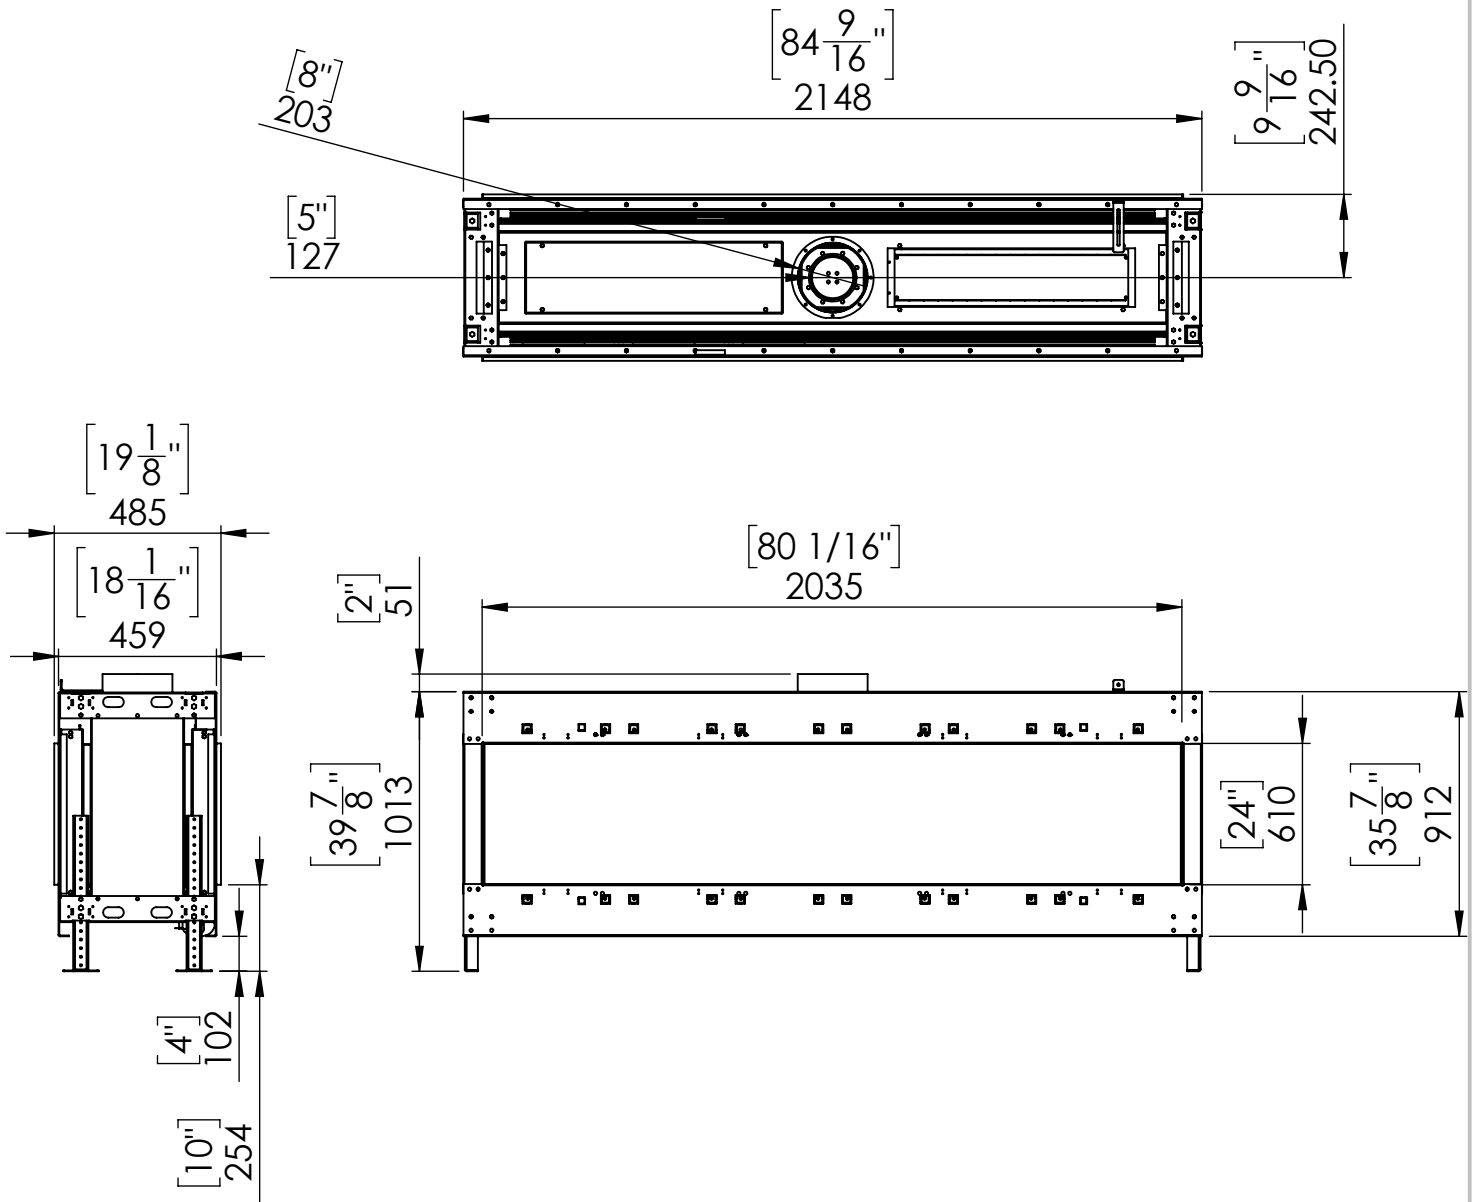

Flare See Through 80H

Telescopic Leg Range
From bottom of glass: 10"-19"