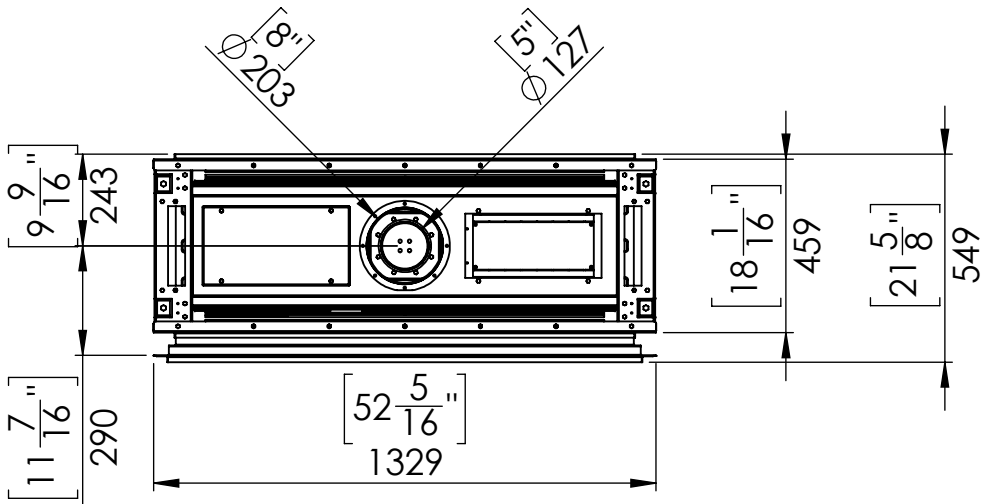

FLARE See Through 50 Outdoor

Telescopic legs ranges (from bottom of glass): 10"-19"