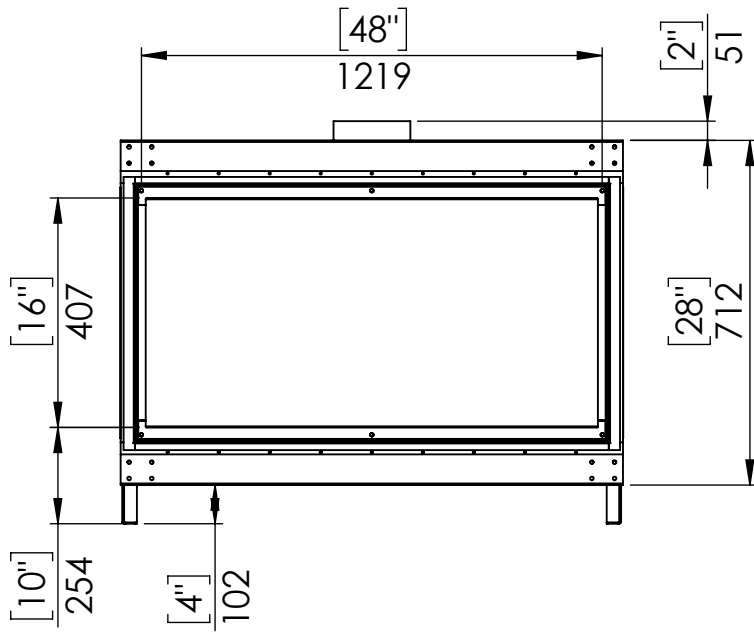

FLARE See Through 50 Outdoor

Telescopic legs ranges (from bottom of glass): 10"-19"