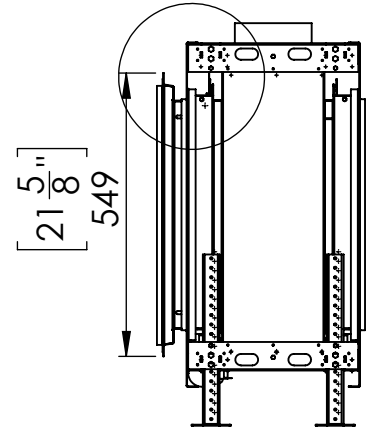

FLARE See Through 50 Outdoor

Telescopic legs ranges (from bottom of glass): 10"-19"