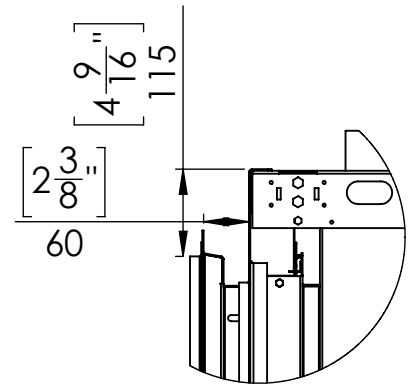

FLARE See Through 50 Outdoor

Telescopic legs ranges (from bottom of glass): 10"-19"