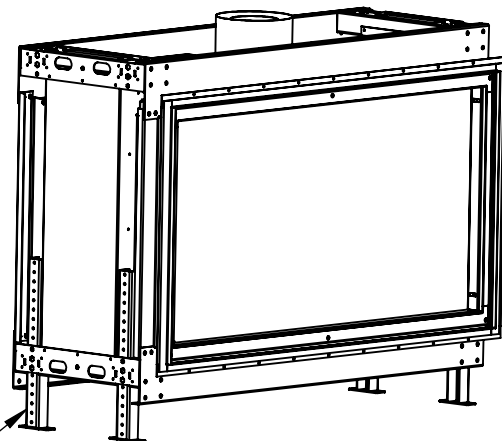

FLARE See Through 50 Outdoor

Telescopic legs ranges (from bottom of glass): 10"-19"