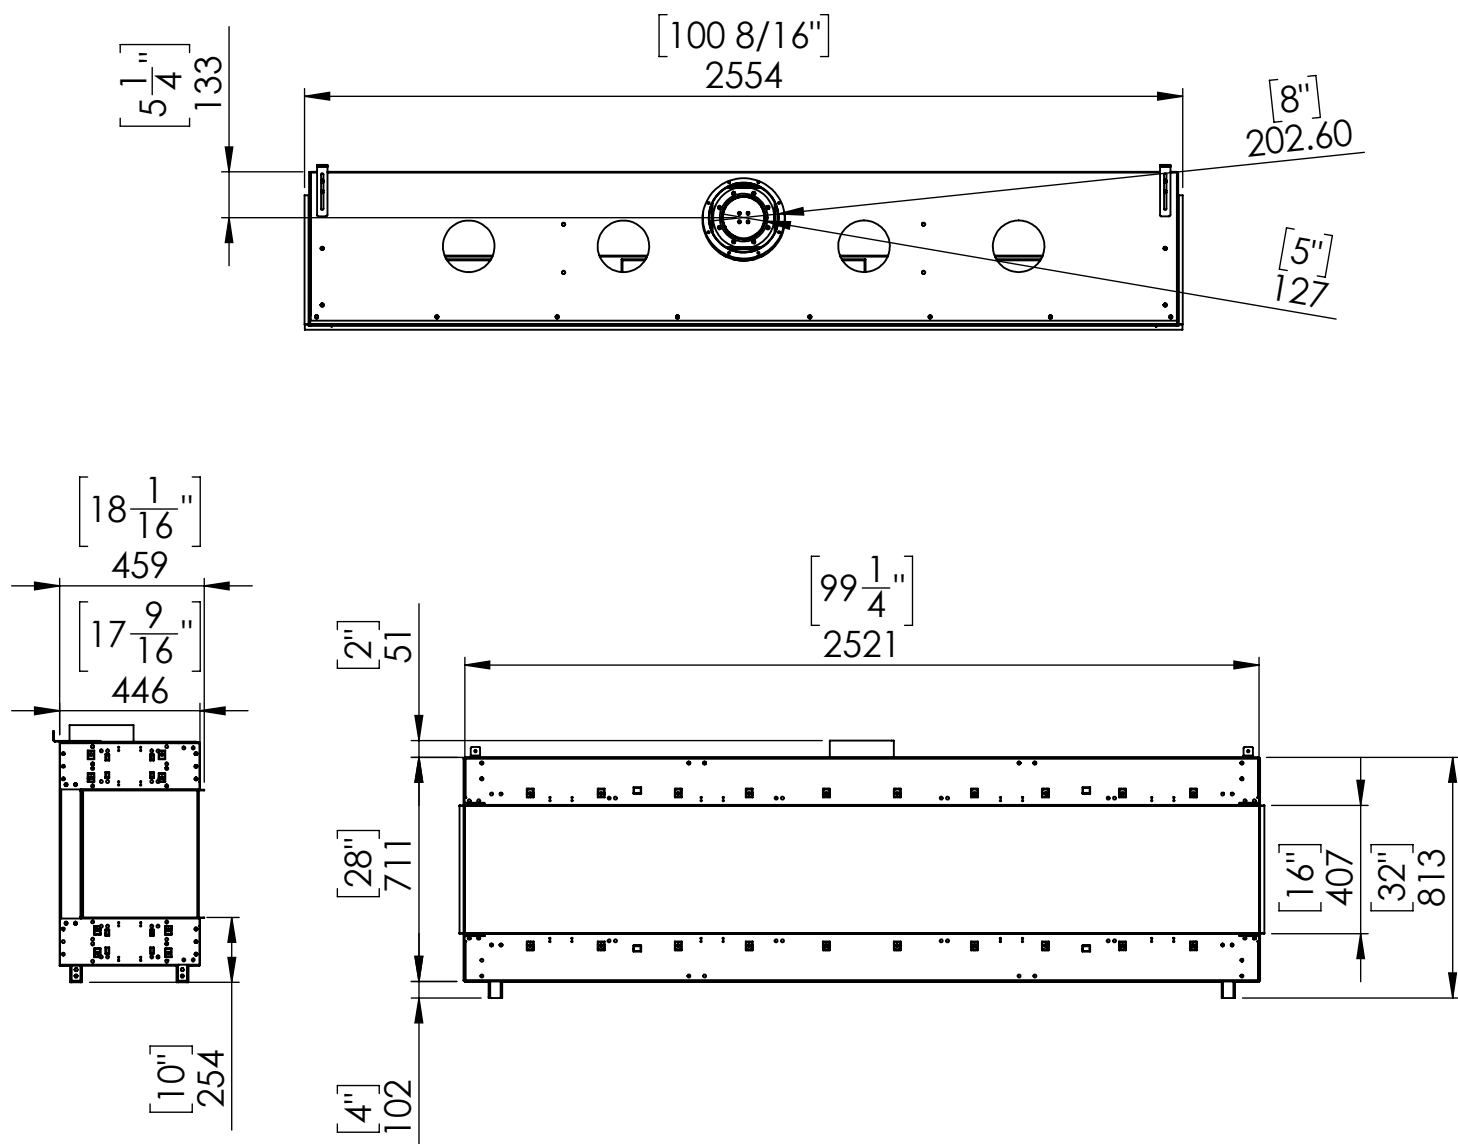

# FLARE Double Corner 100

Telescopic leg ranges  
(from bottom of glass): 10"-19"