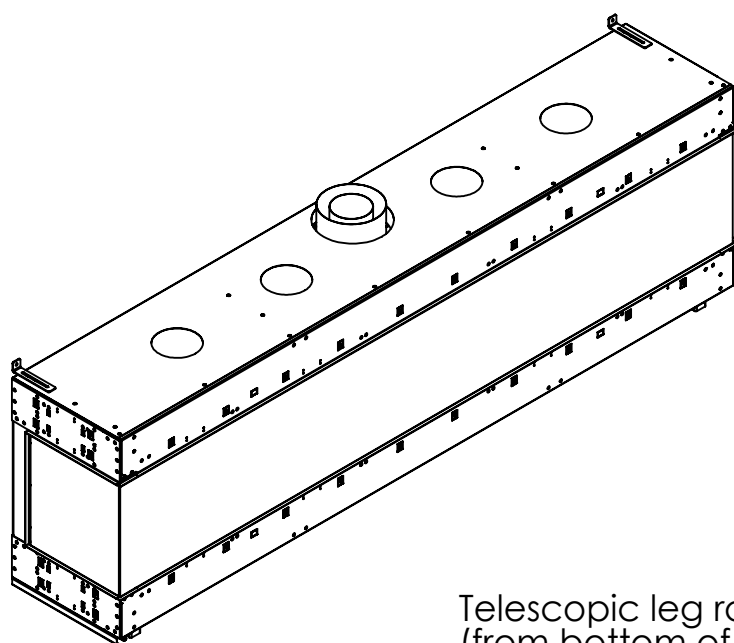

# FLARE Double Corner 100

Telescopic leg ranges  
(from bottom of glass): 10"-19"