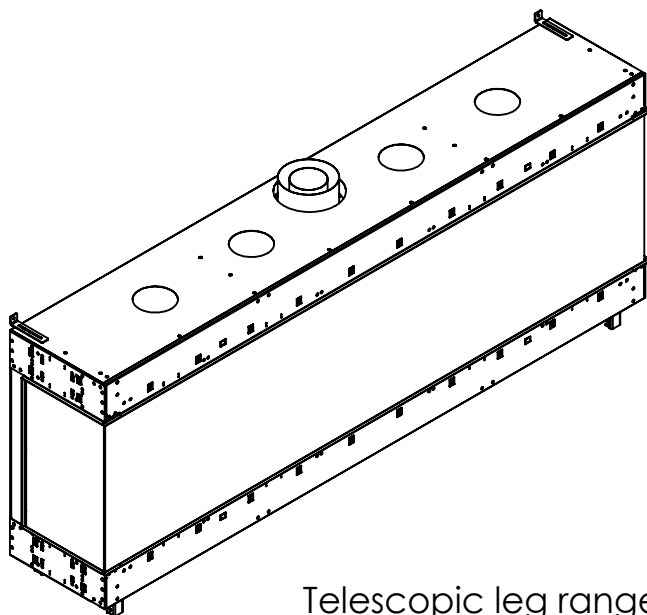

FLARE Double Corner 100H

Telescopic leg ranges
(from bottom of glass): 10"-19"