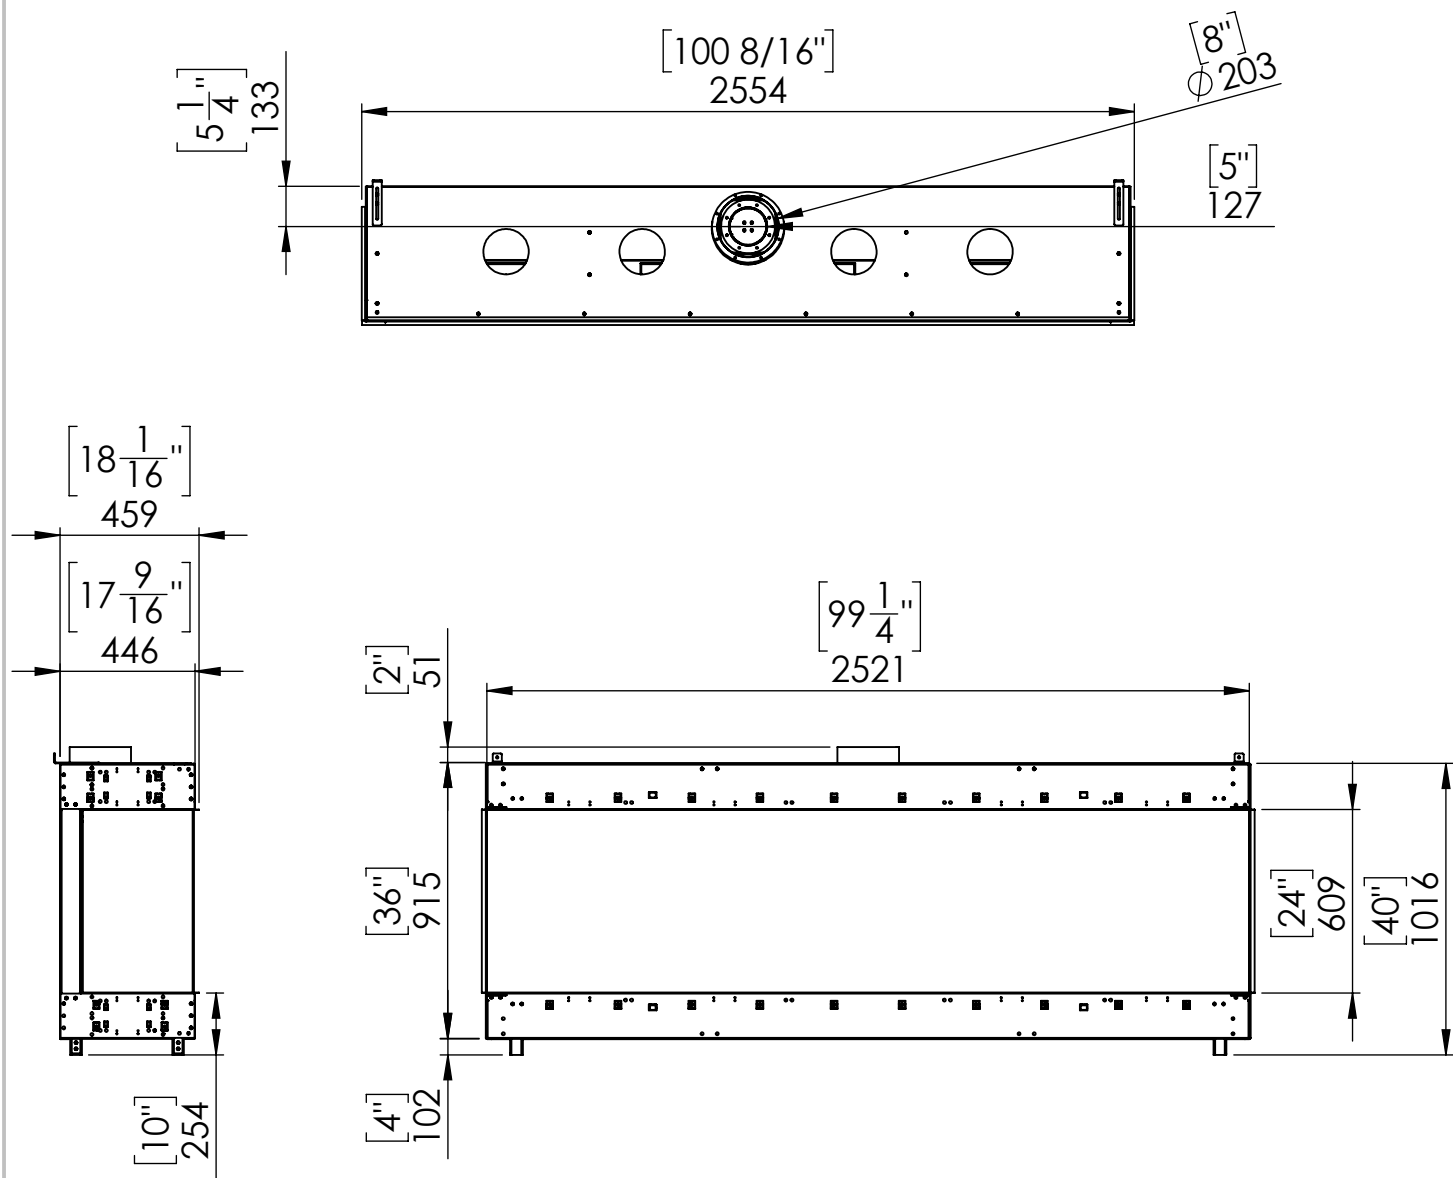

FLARE Double Corner 100H

Telescopic leg ranges
(from bottom of glass): 10"-19"