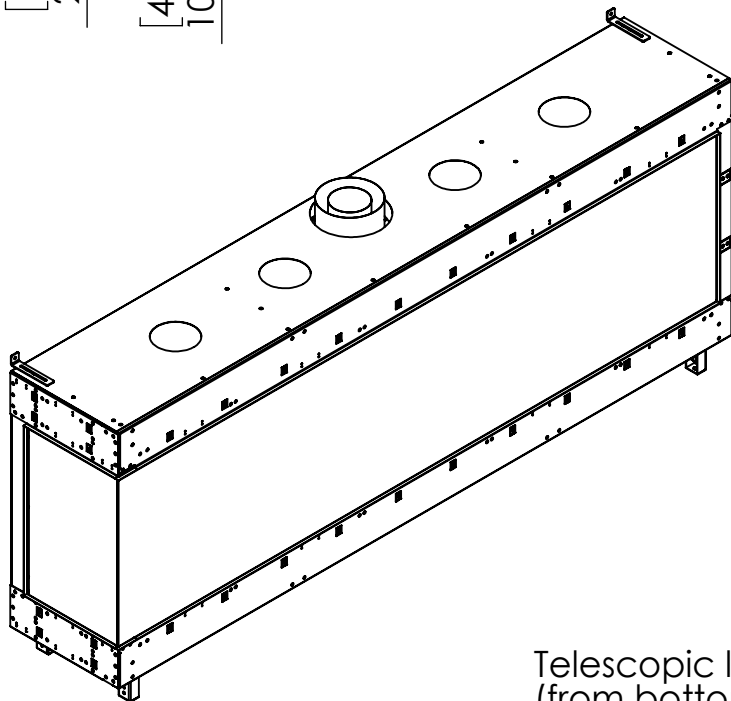

FLARE Left Corner 100H

Telescopic leg ranges
(from bottom of glass): 10"-19"