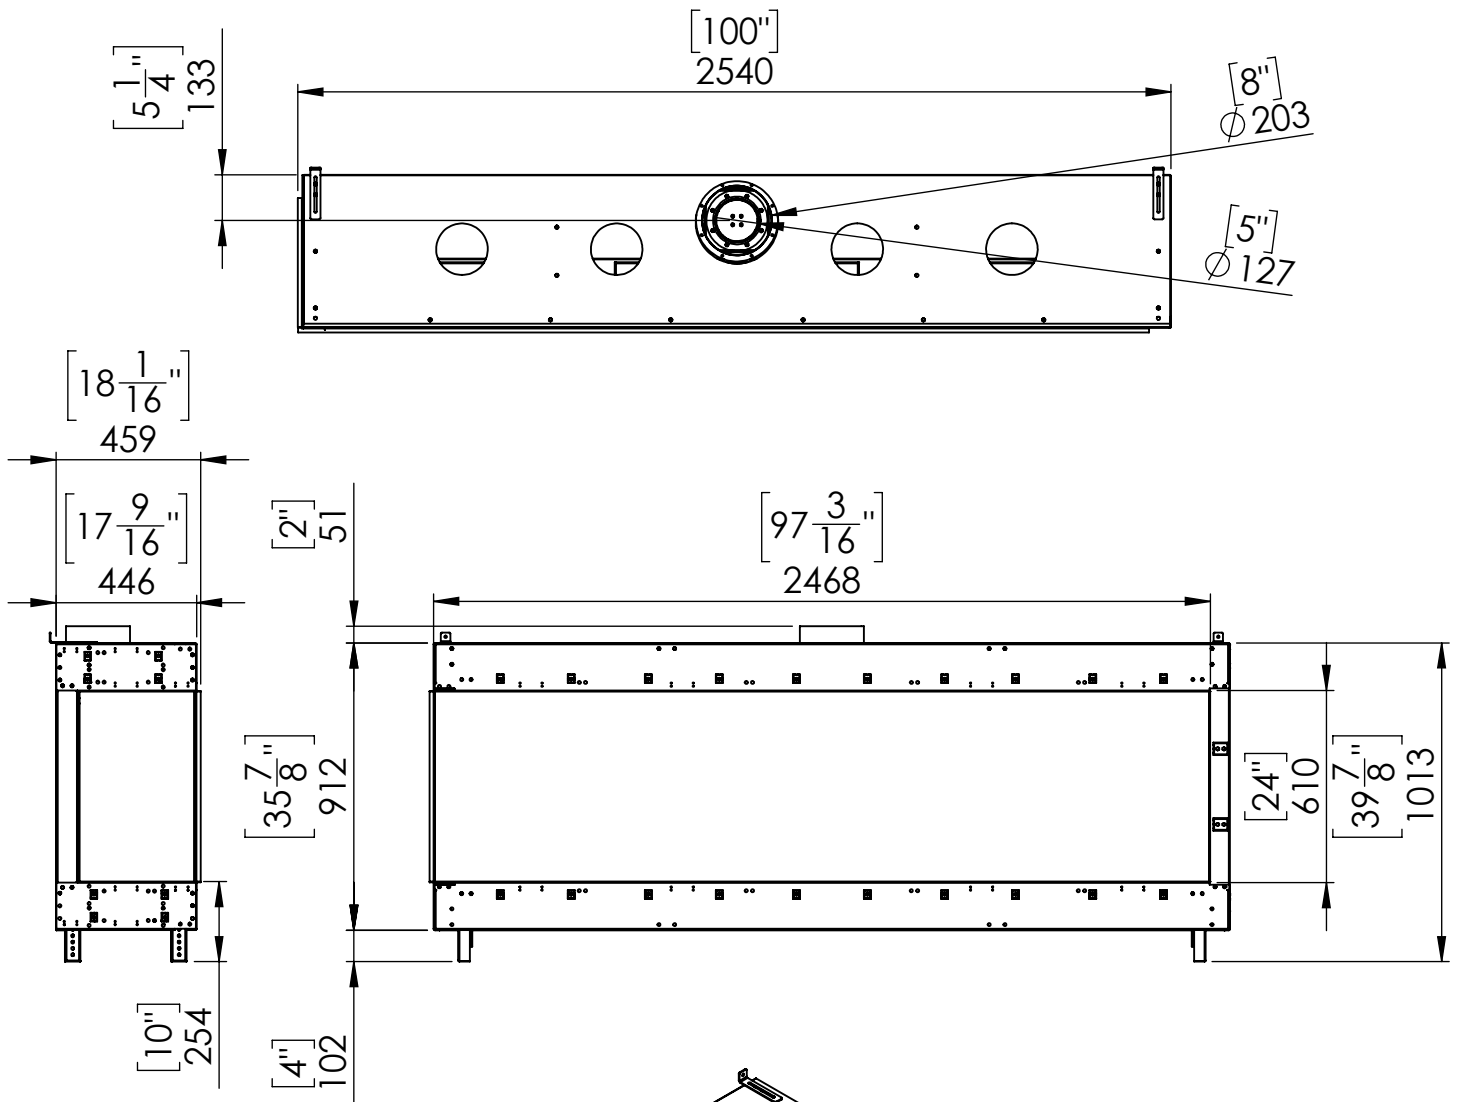

FLARE Left Corner 100H

Telescopic leg ranges
(from bottom of glass): 10"-19"