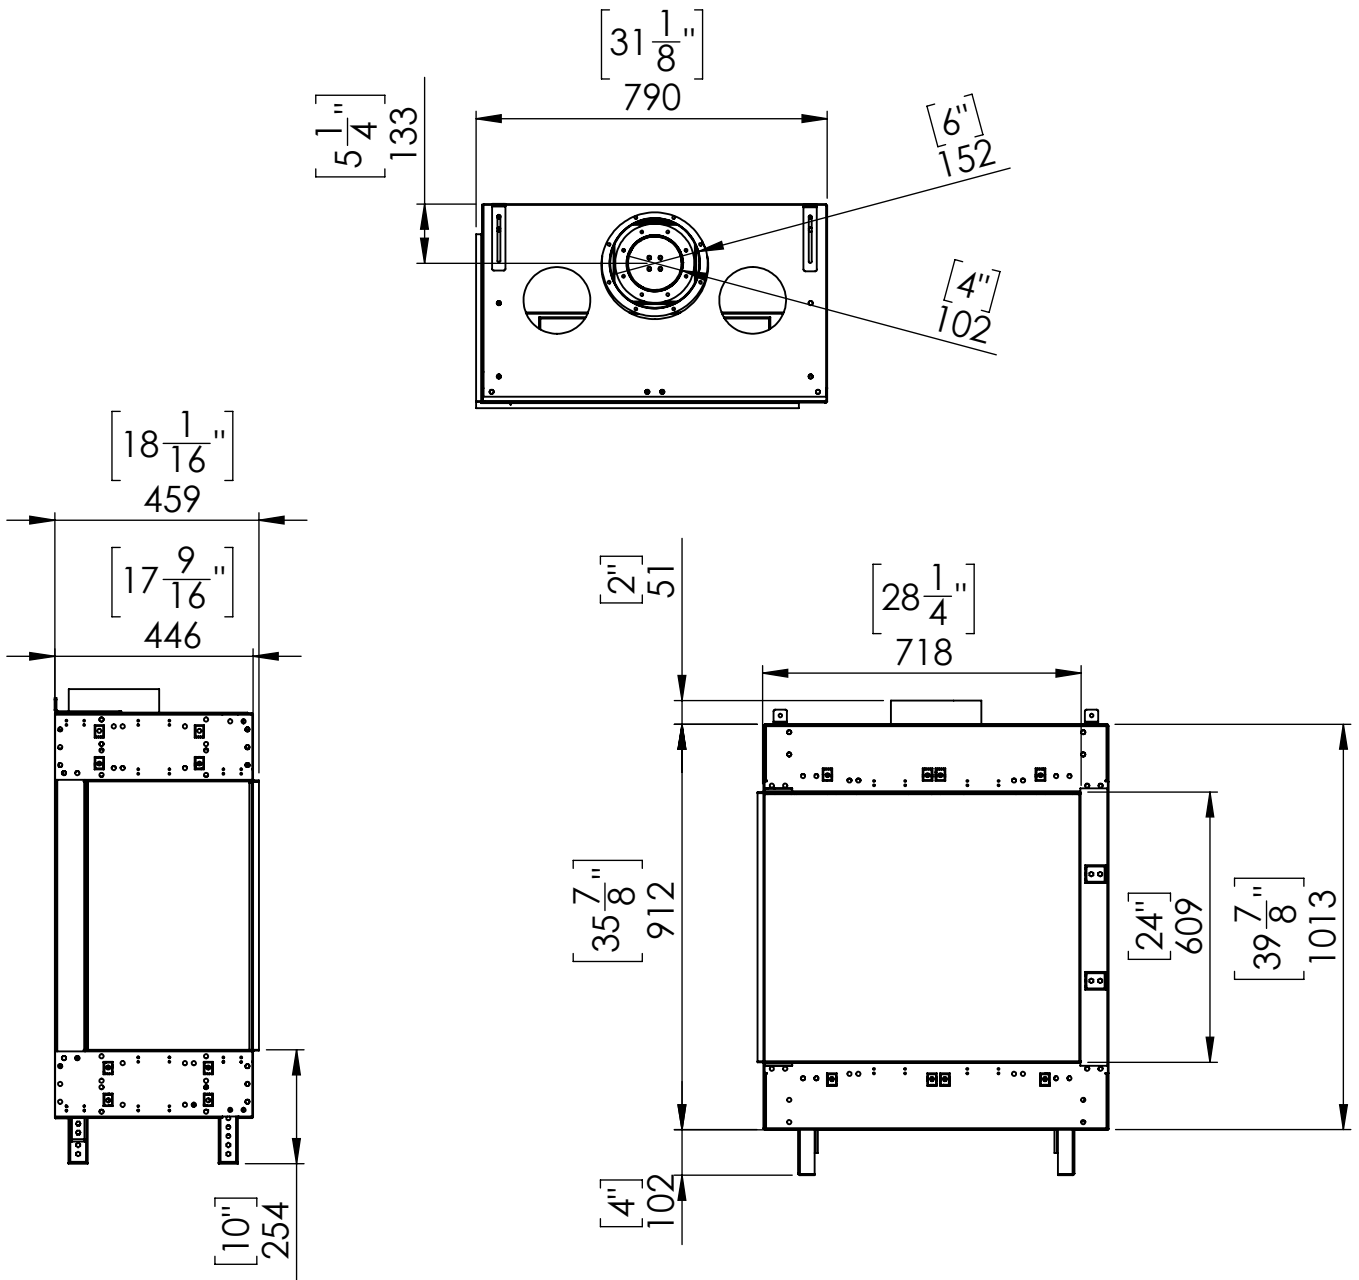

# FLARE Left Corner 30

Telescopic leg ranges  
(from bottom of glass): 10"-19"