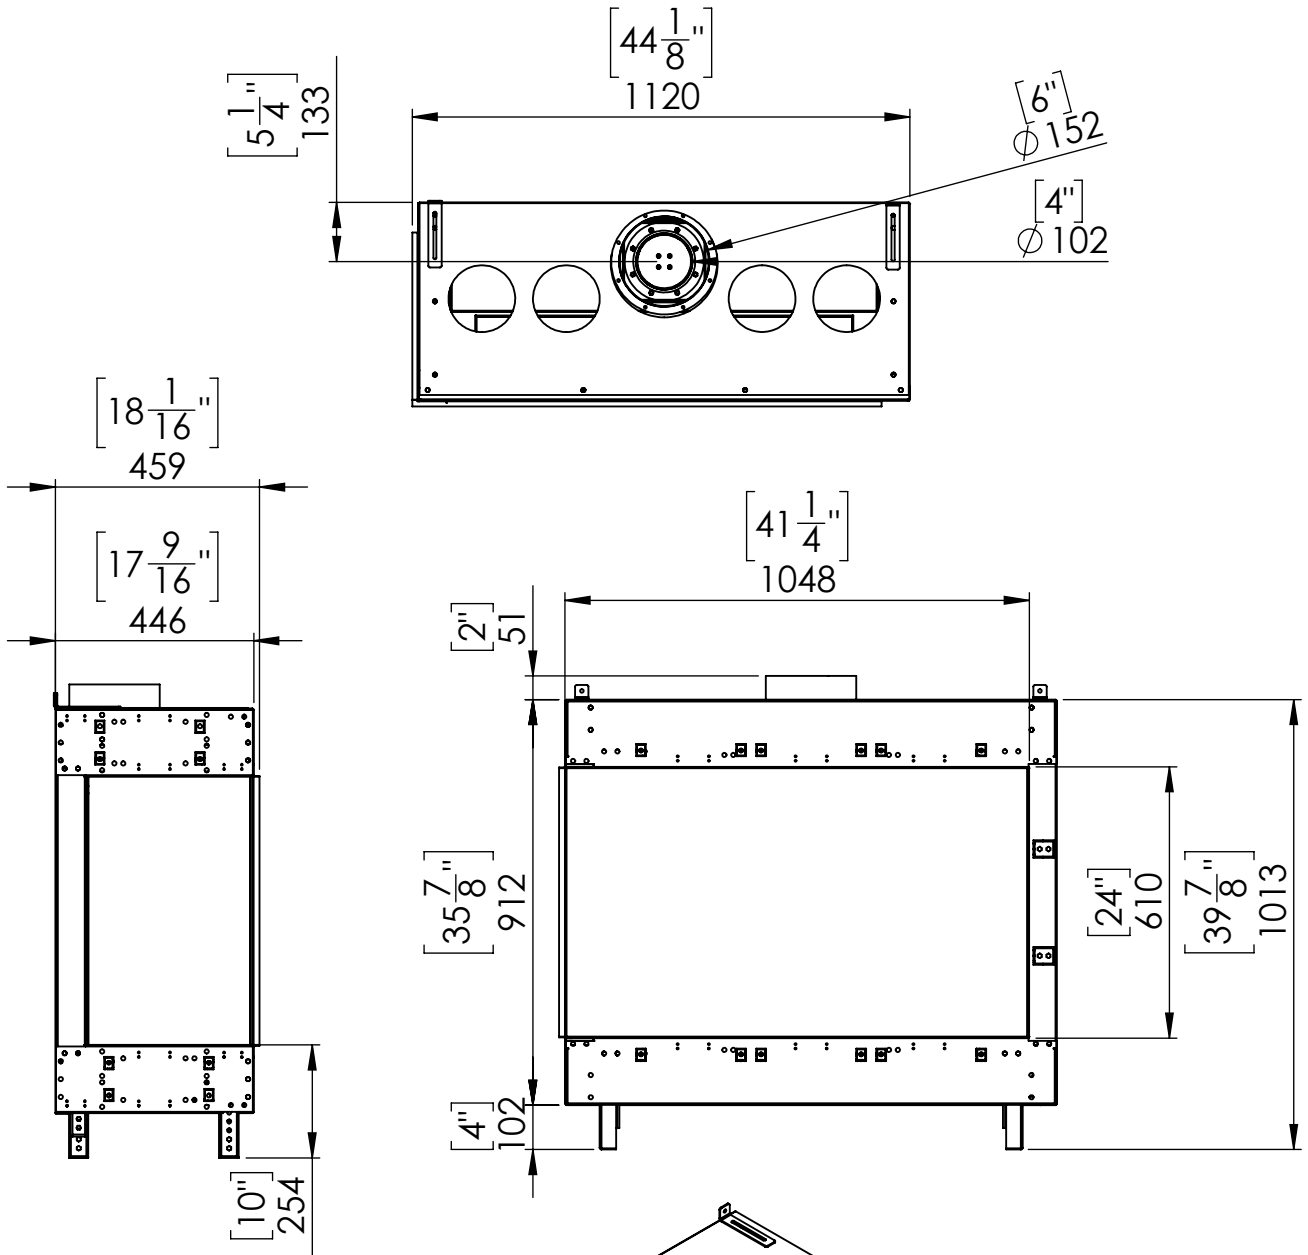

FLARE Left Corner 45H

Telescopic leg ranges
(from bottom of glass): 10"-19"