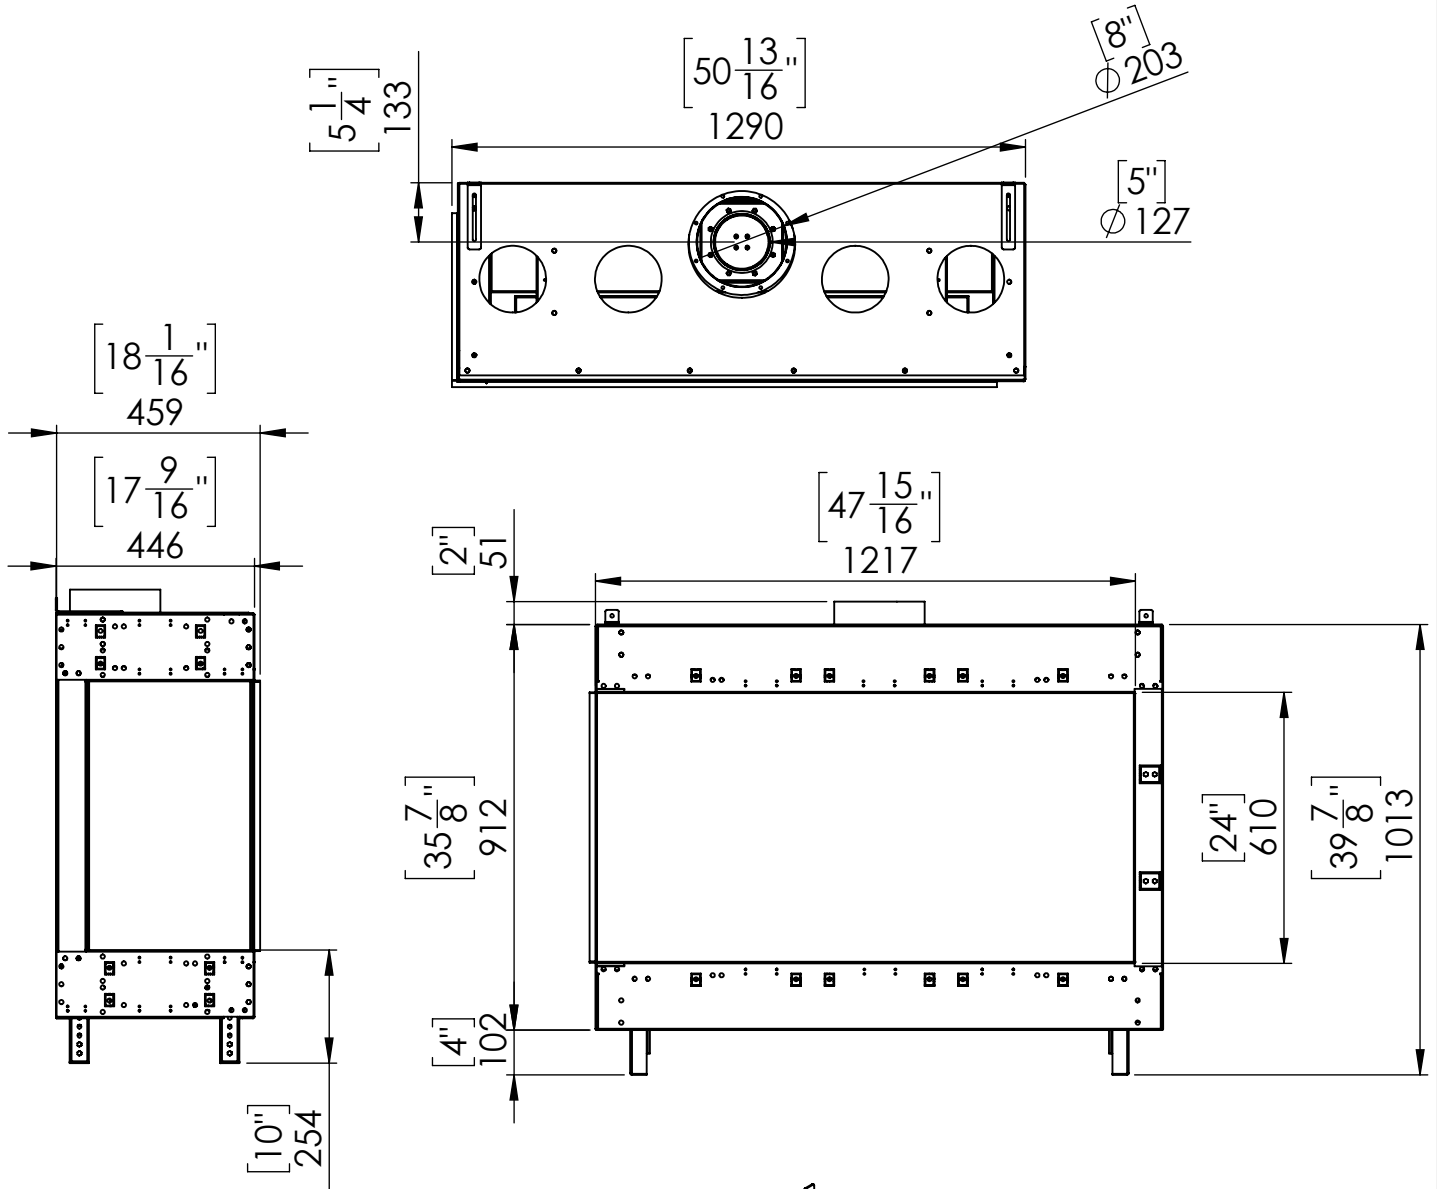

# FLARE Left Corner 50H

Telescopic leg ranges  
(from bottom of glass): 10"-19"