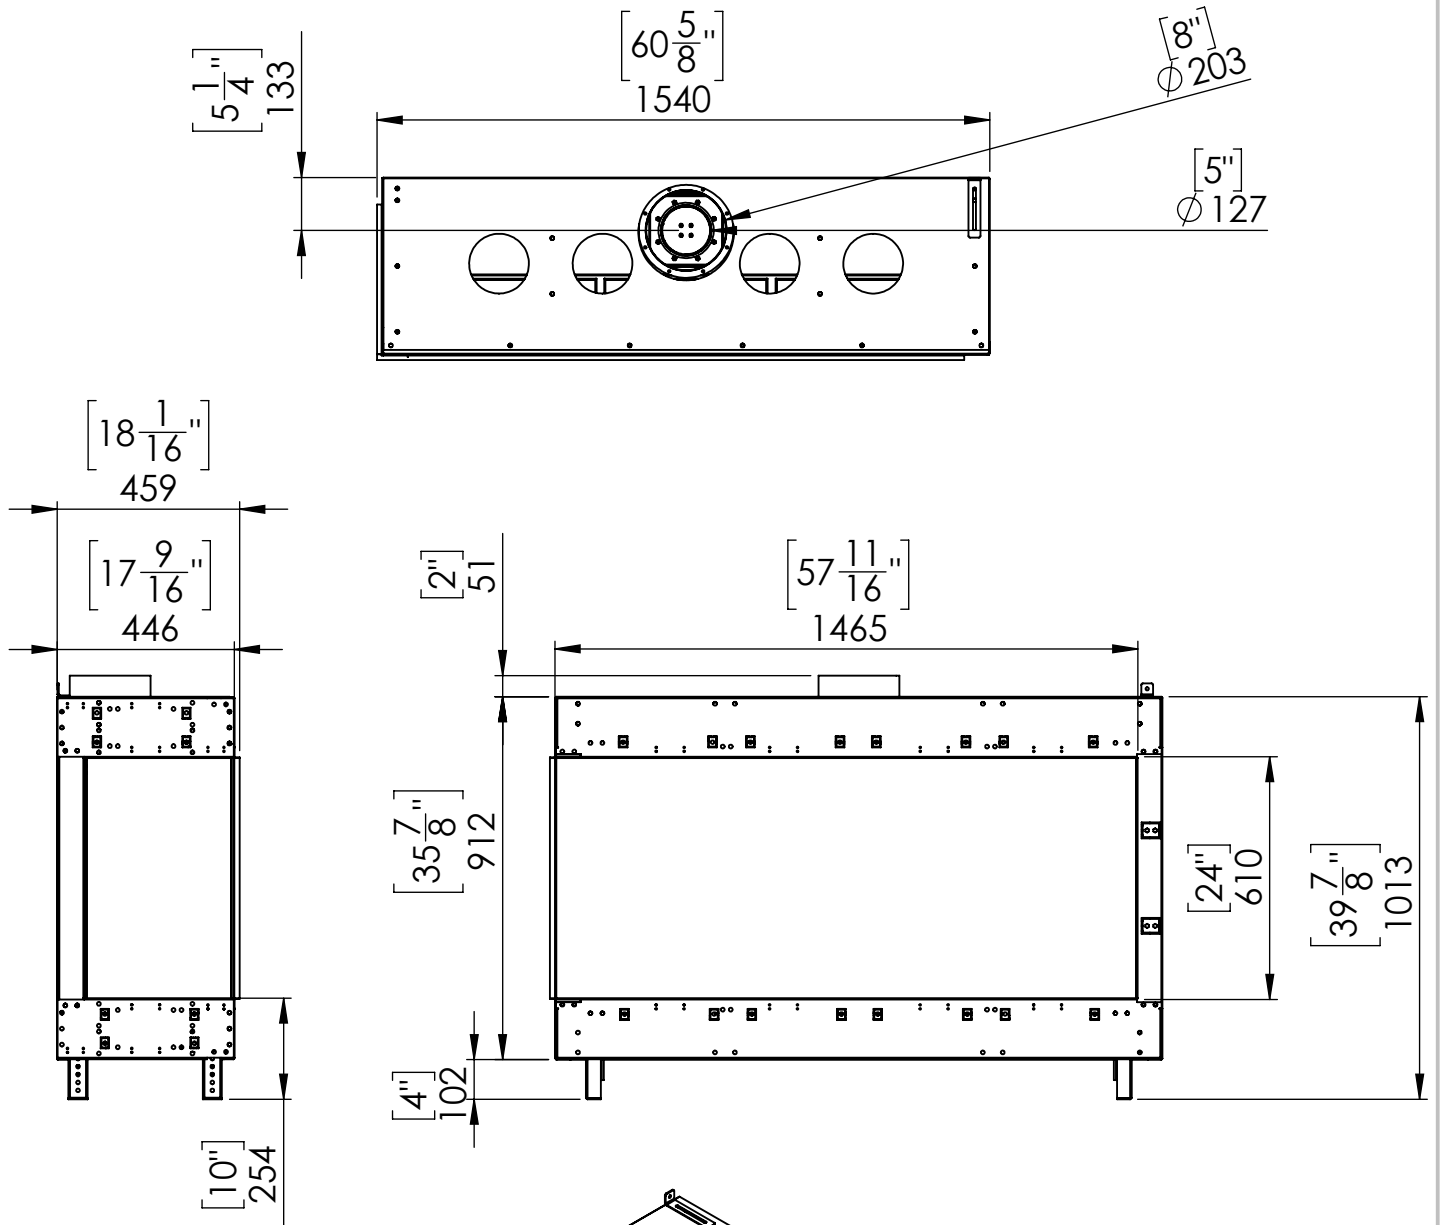

FLARE Left Corner 60H

Telescopic leg ranges
(from bottom of glass): 10"-19"