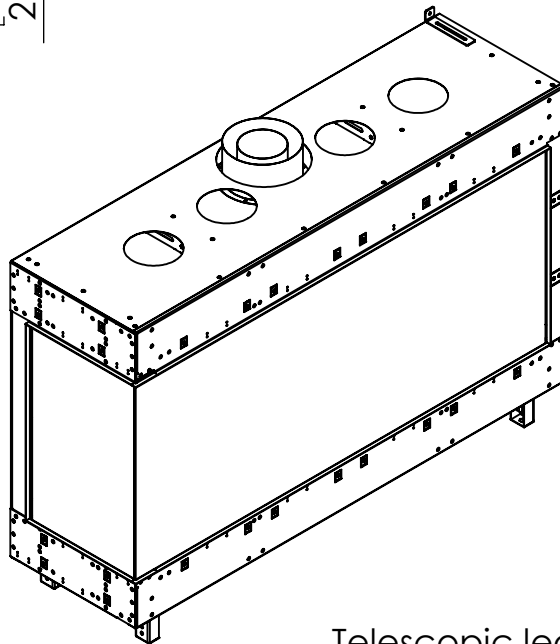

FLARE Left Corner 60H

Telescopic leg ranges
(from bottom of glass): 10"-19"