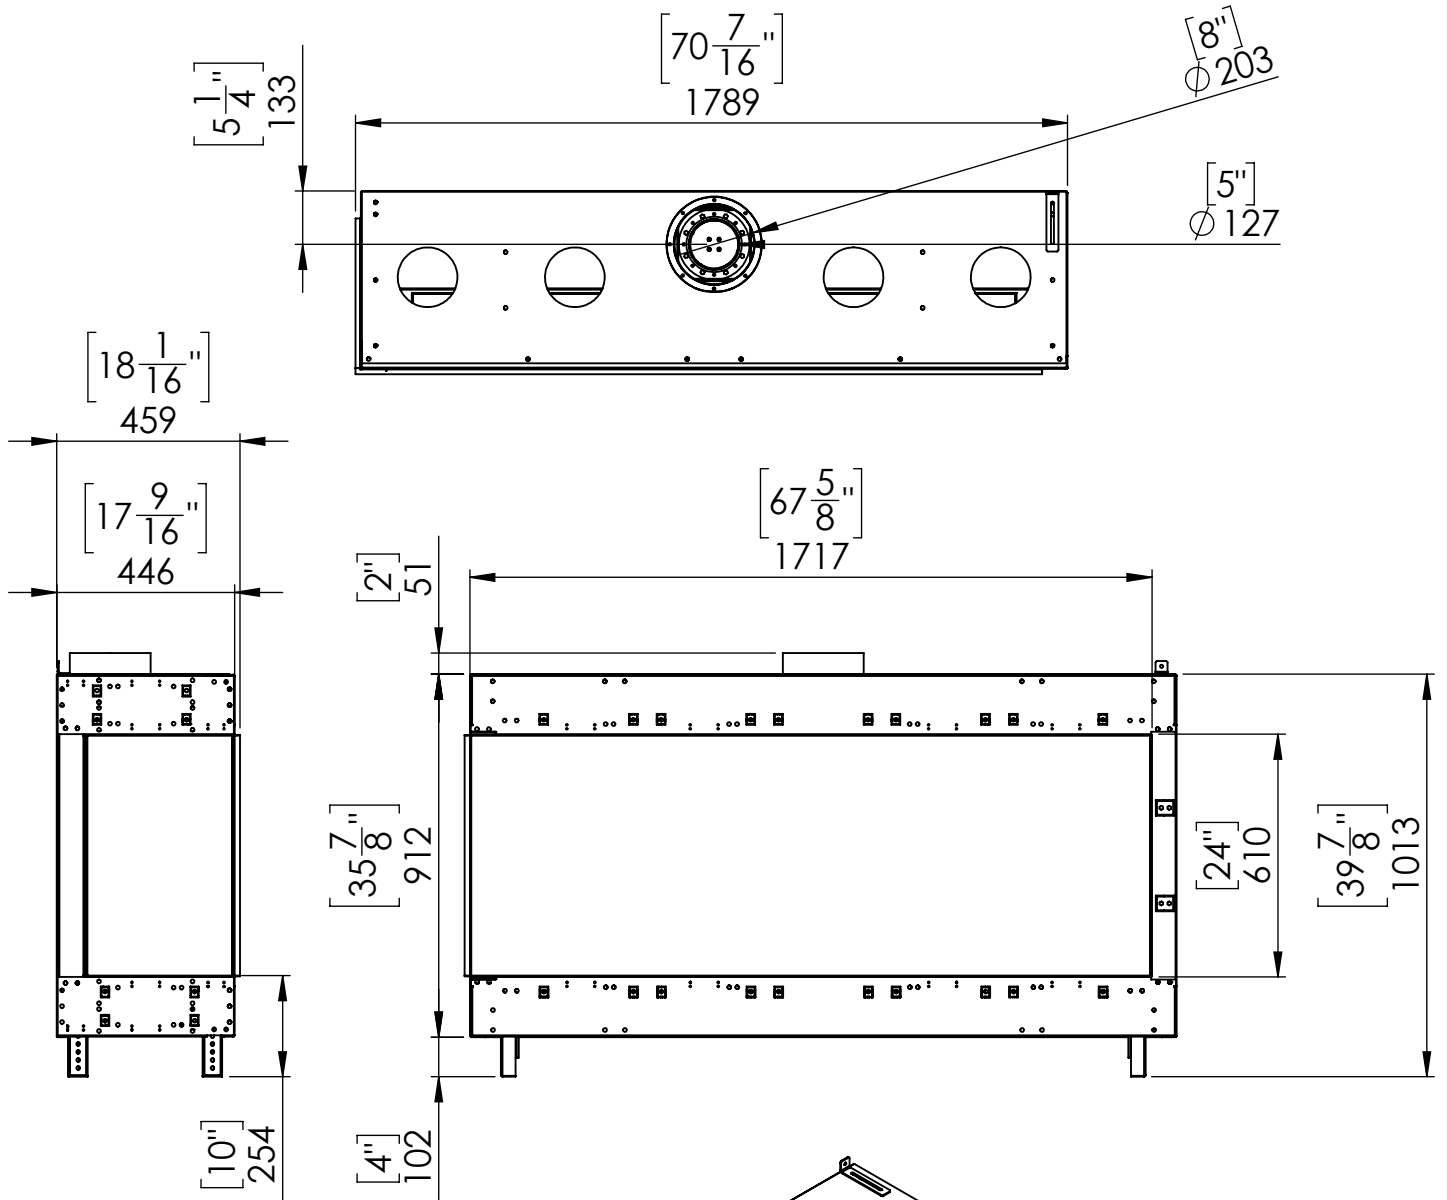

# FLARE Left Corner 70H

Telescopic leg ranges  
(from bottom of glass): 10"-19"