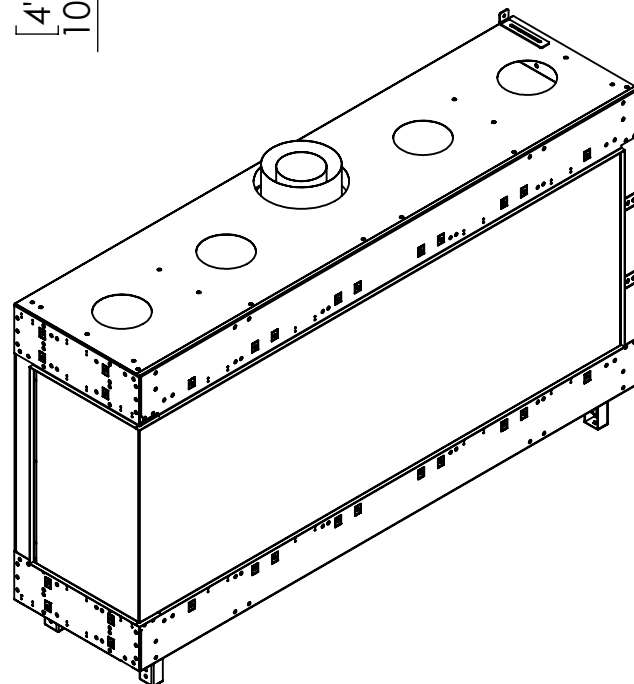

# FLARE Left Corner 70H

Telescopic leg ranges  
(from bottom of glass): 10"-19"