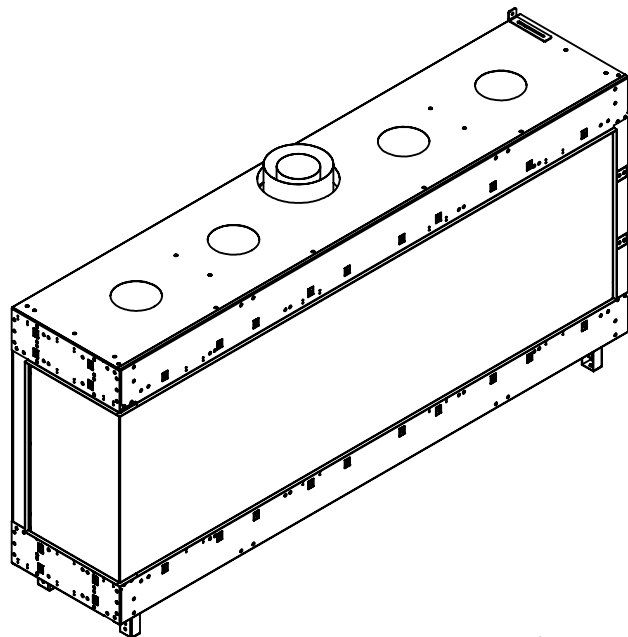

FLARE Left Corner 80H

Telescopic leg ranges
(from bottom of glass): 10'-19"