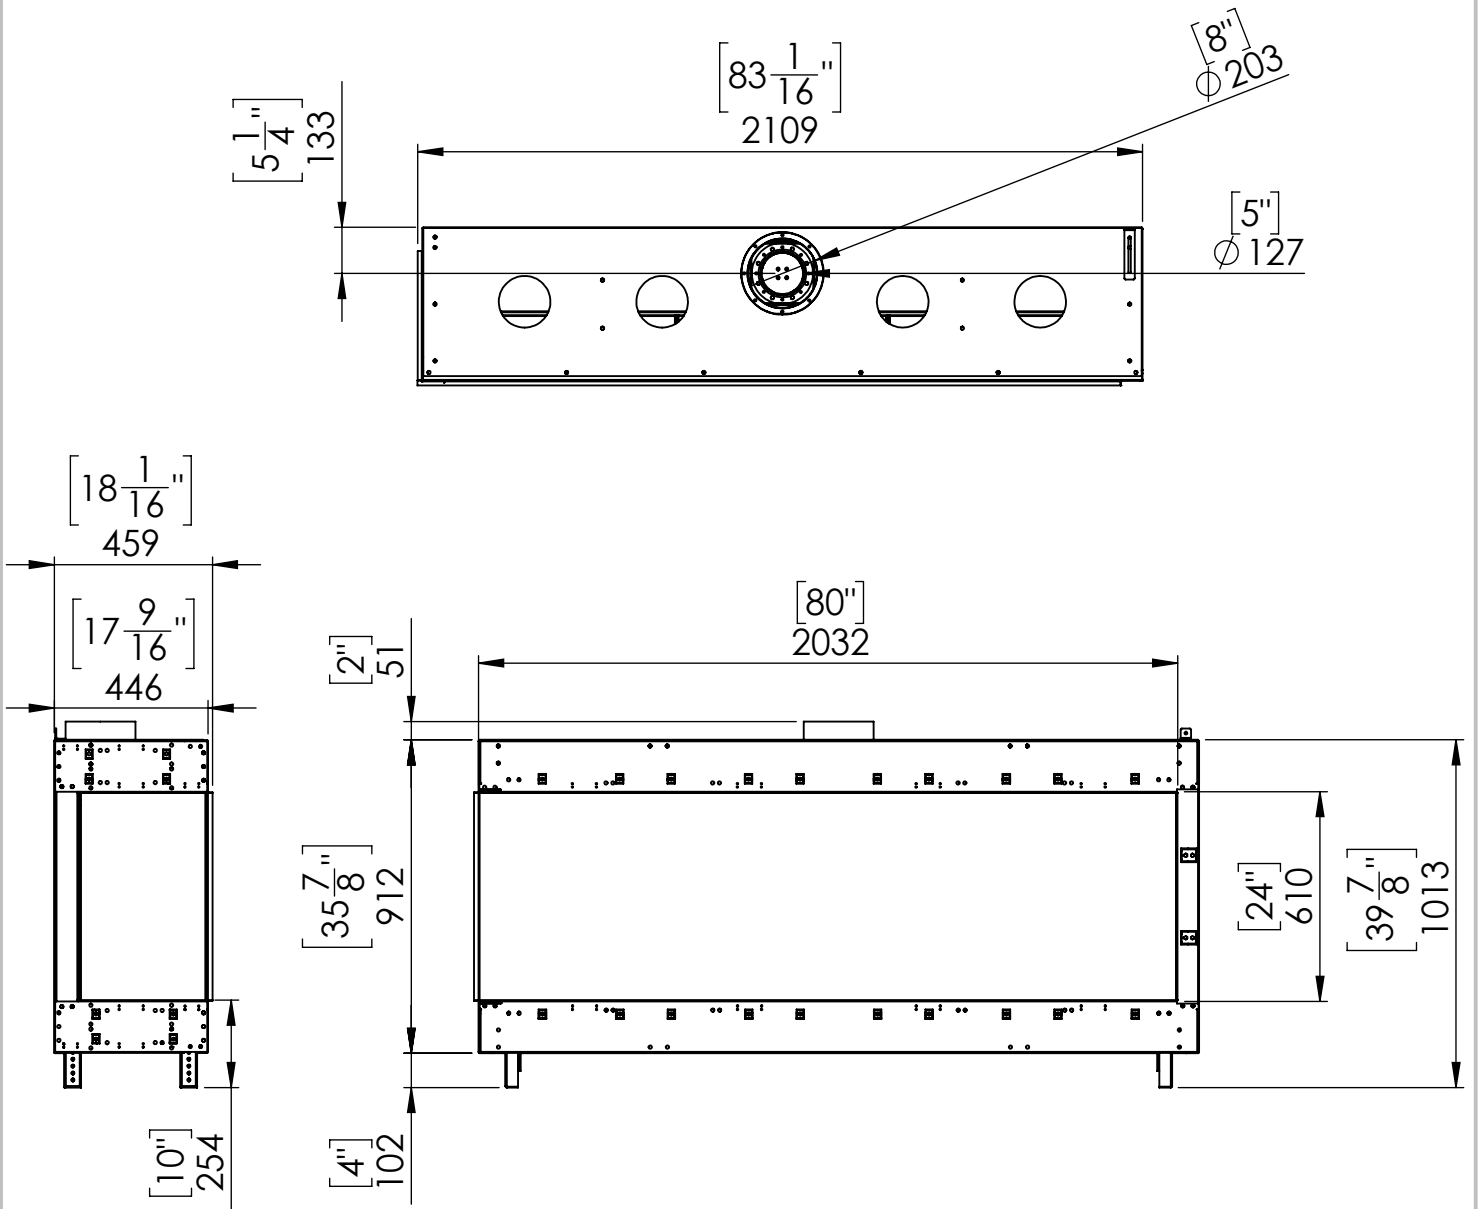

FLARE Left Corner 80H

Telescopic leg ranges
(from bottom of glass): 10'-19"