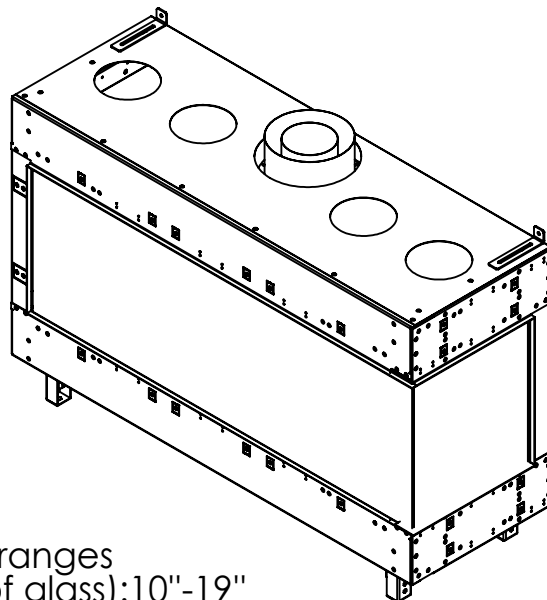

FLARE Right Corner 50

Telescopic leg ranges
(from bottom of glass): 10"-19"