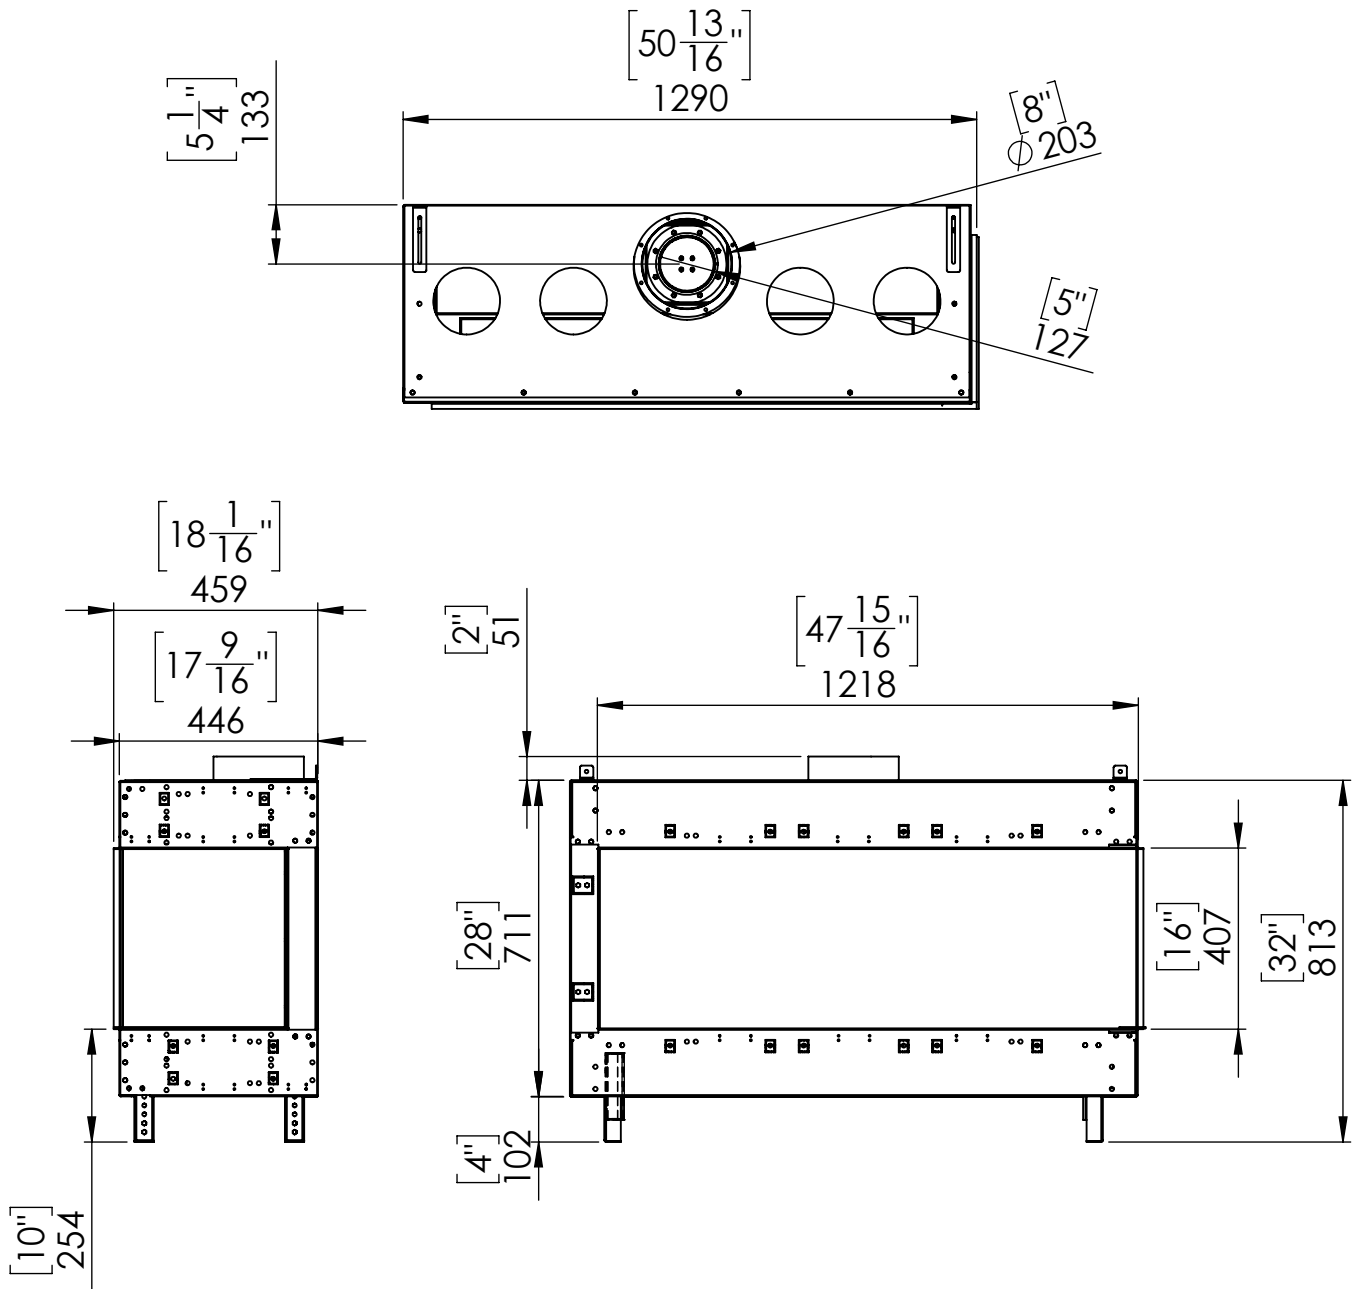

FLARE Right Corner 50

Telescopic leg ranges
(from bottom of glass): 10"-19"