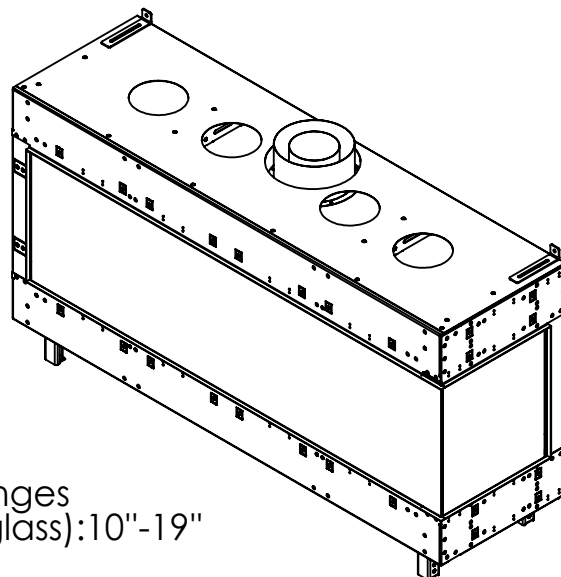

# FLARE Right Corner 60

Telescopic leg ranges  
(from bottom of glass): 10"-19"