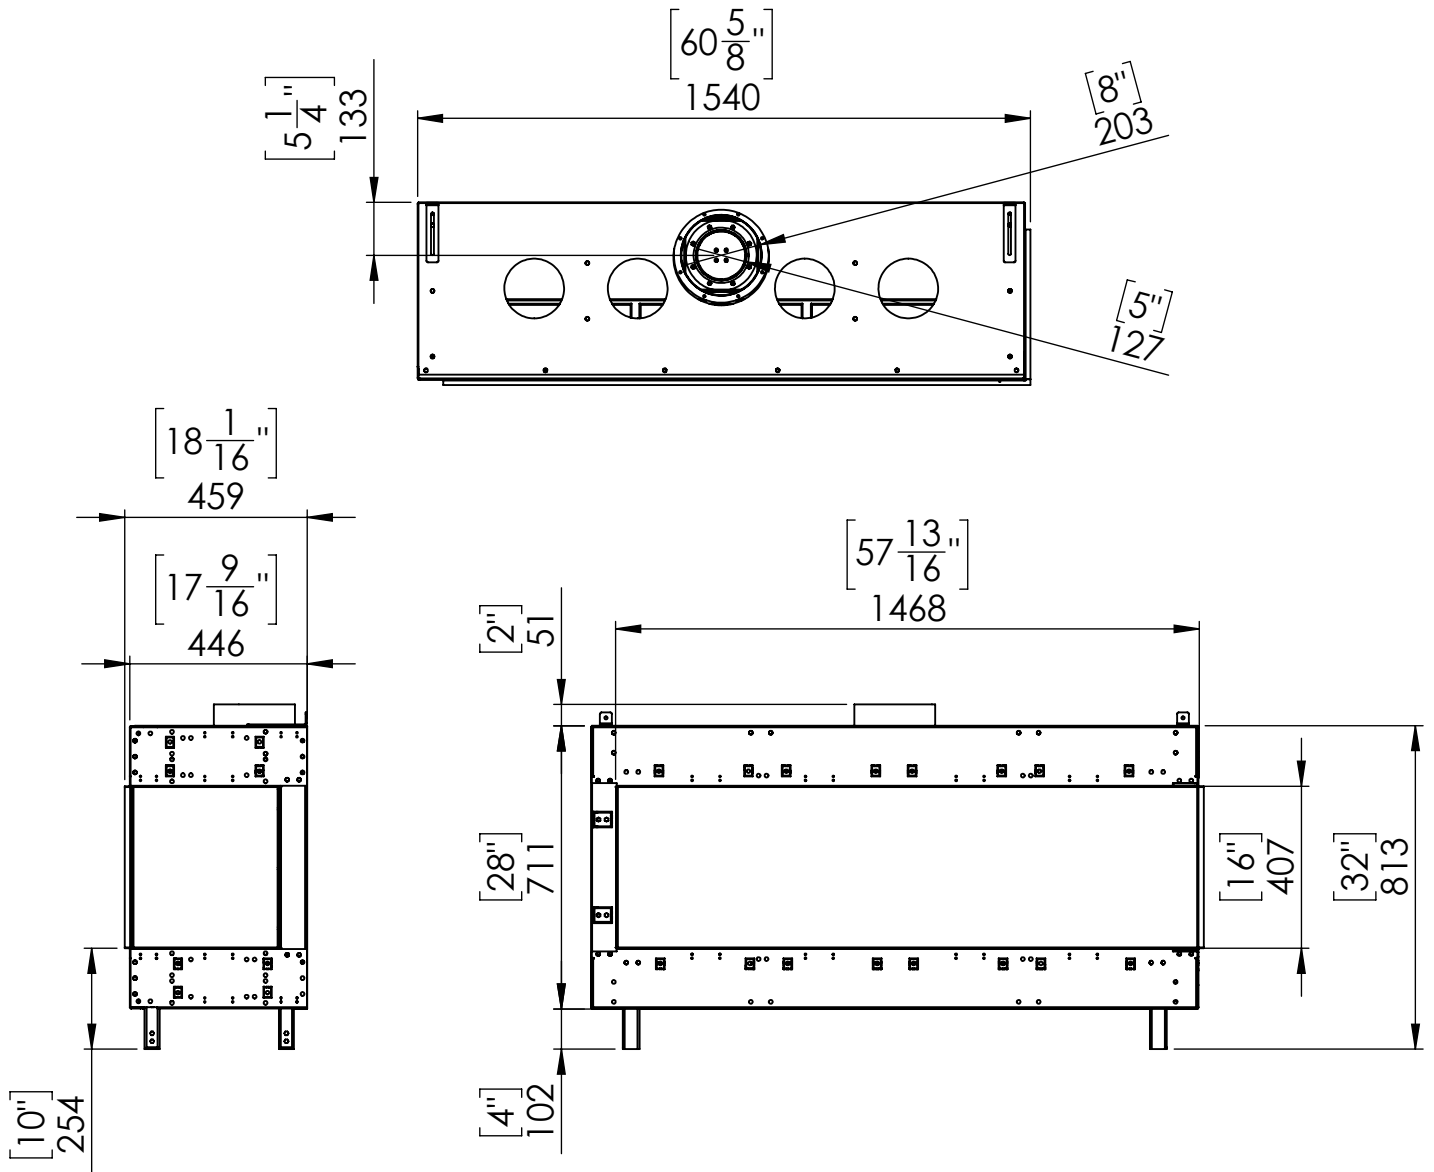

# FLARE Right Corner 60

Telescopic leg ranges  
(from bottom of glass): 10"-19"