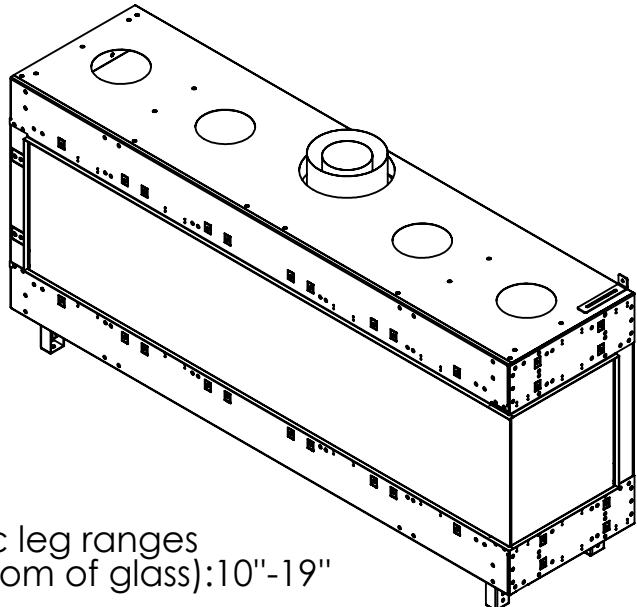

FLARE Right Corner 70

Telescopic leg ranges
(from bottom of glass): 10"-19"