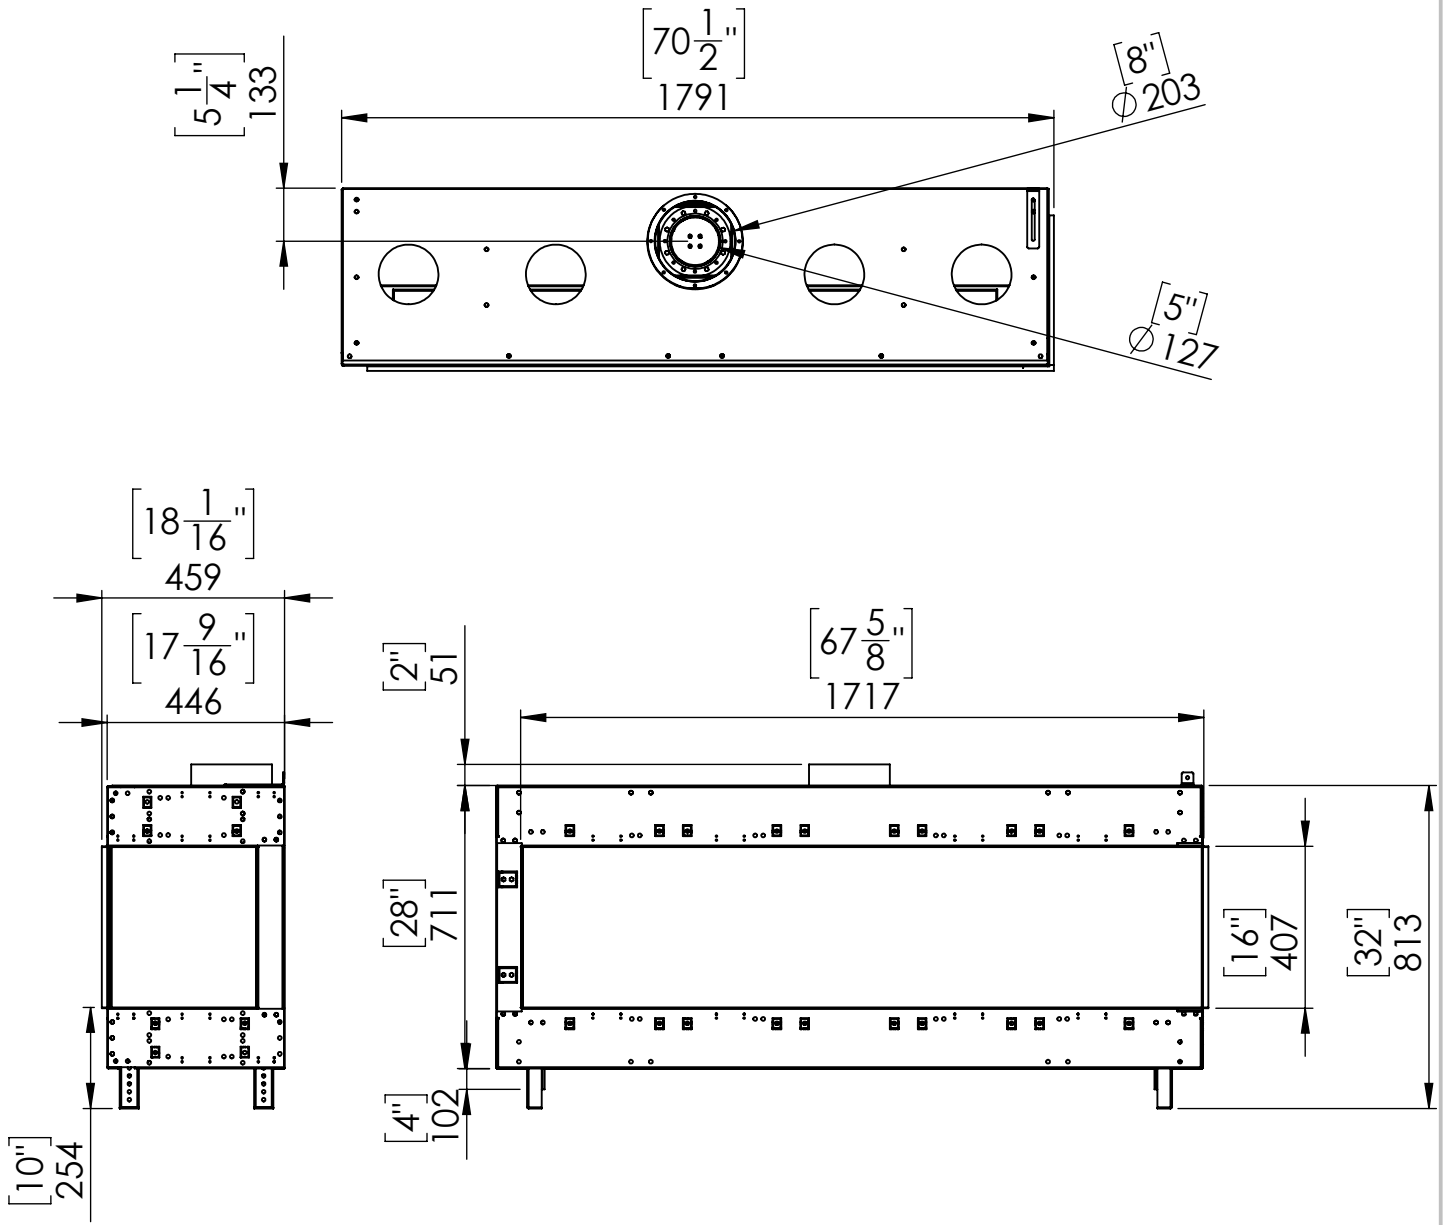

FLARE Right Corner 70

Telescopic leg ranges
(from bottom of glass): 10"-19"