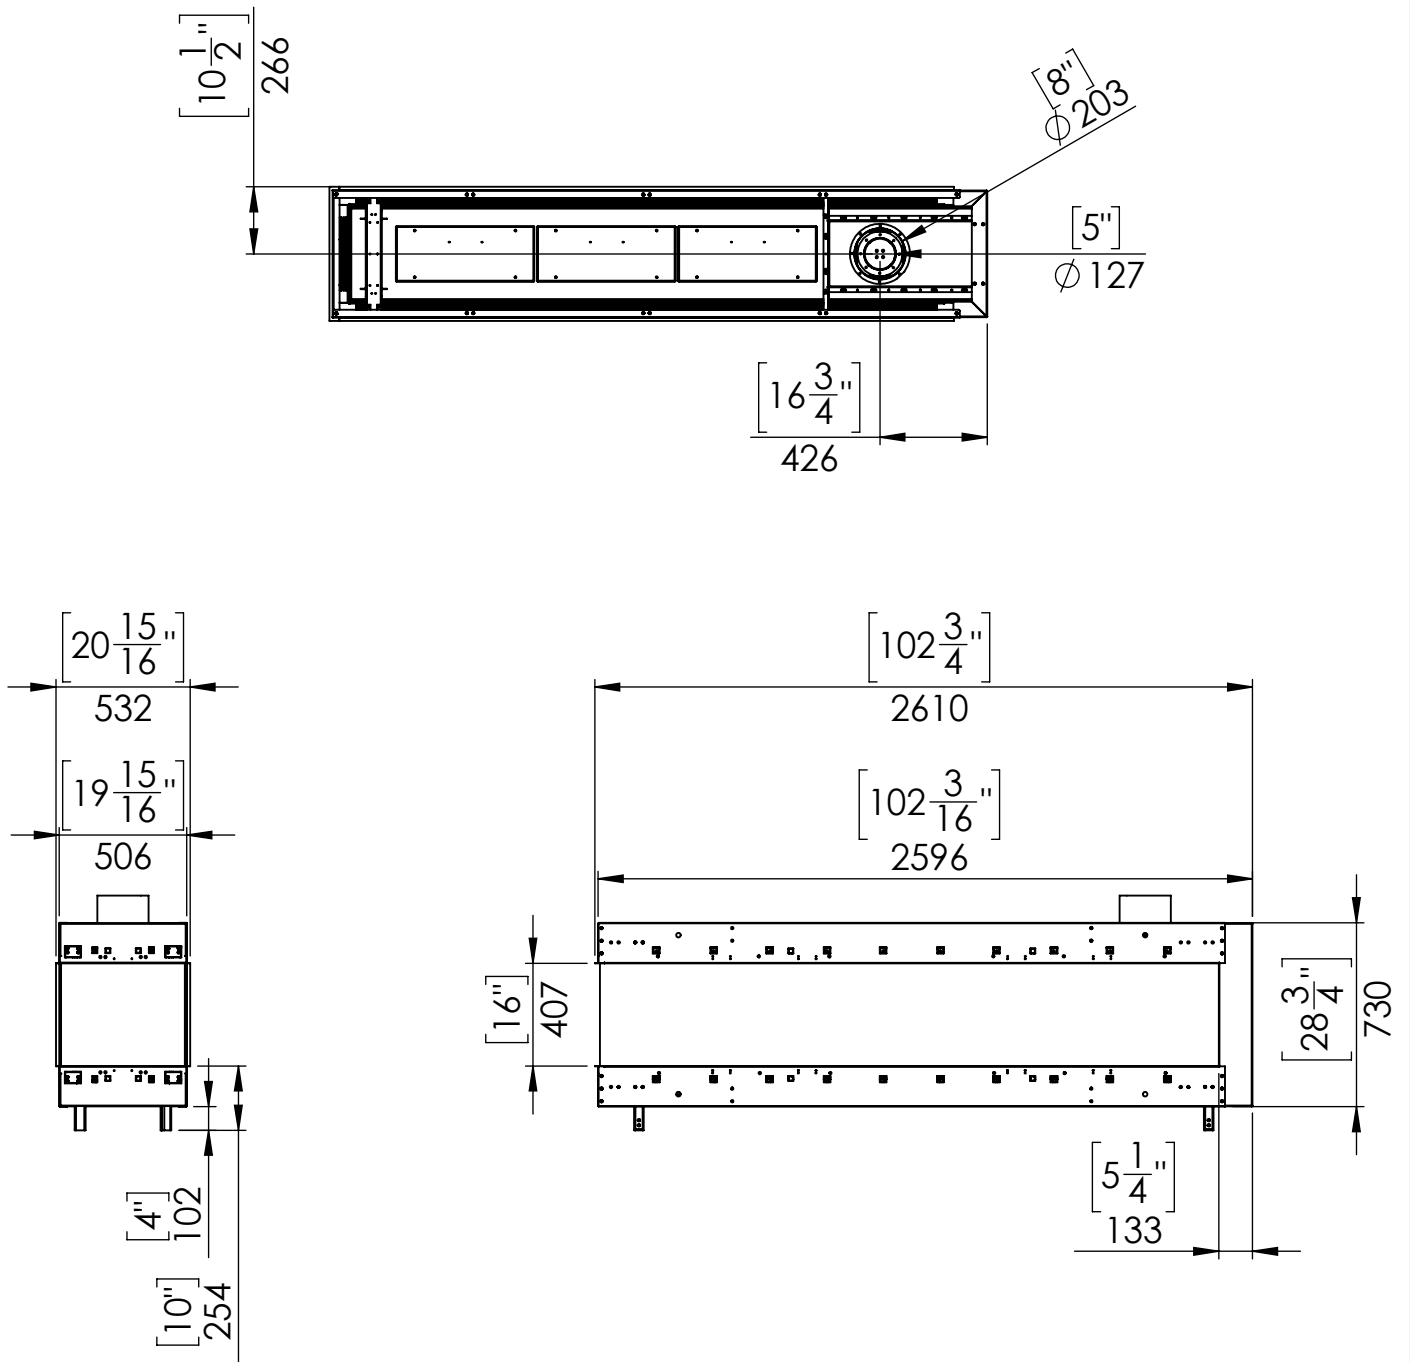

Flare Room Definer 100

Telescopic leg ranges
(from bottom of the glass): 10"-21"