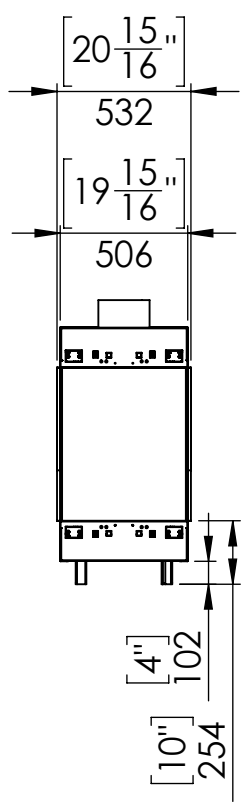

Flare Room Definer 100H

Telescopic leg ranges (from bottom of the glass): 10"-21"