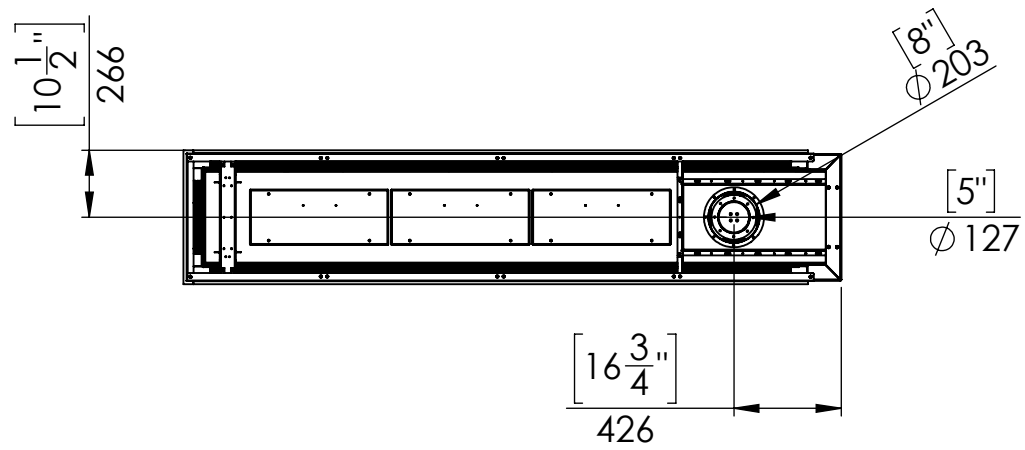

Flare Room Definer 100H

Telescopic leg ranges (from bottom of the glass): 10"-21"