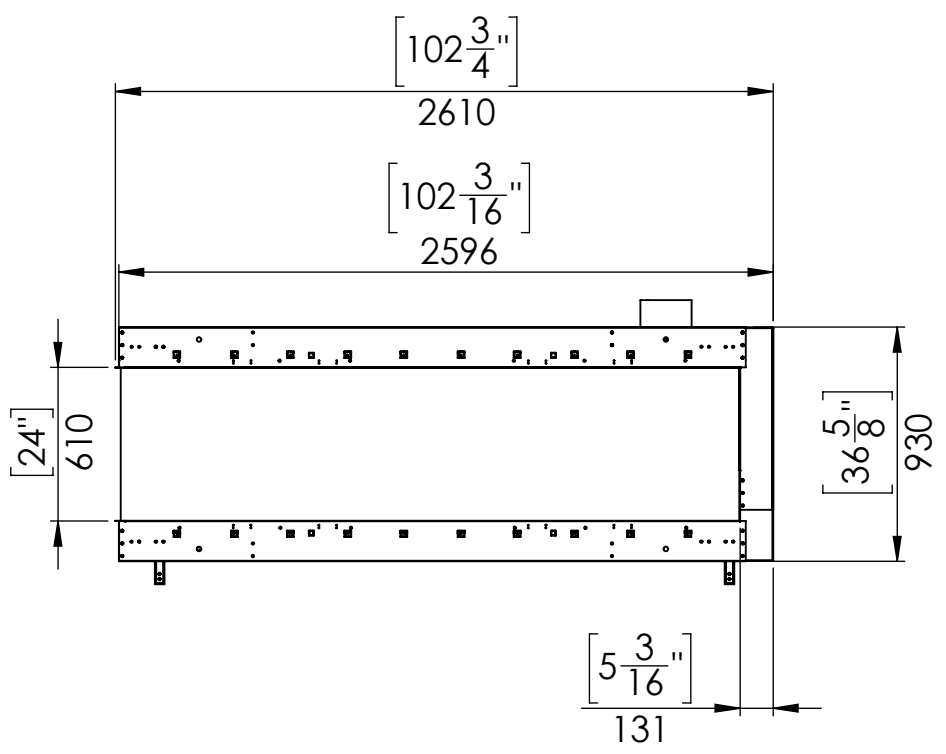

Flare Room Definer 100H

Telescopic leg ranges (from bottom of the glass): 10"-21"