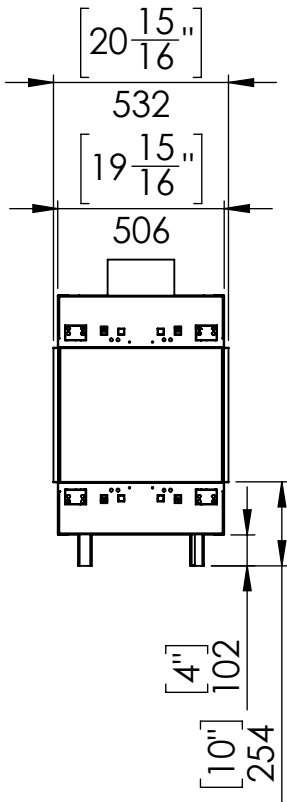

Flare Room Definer 70

Telescopic leg ranges (from bottom of the glass): 10"-21"