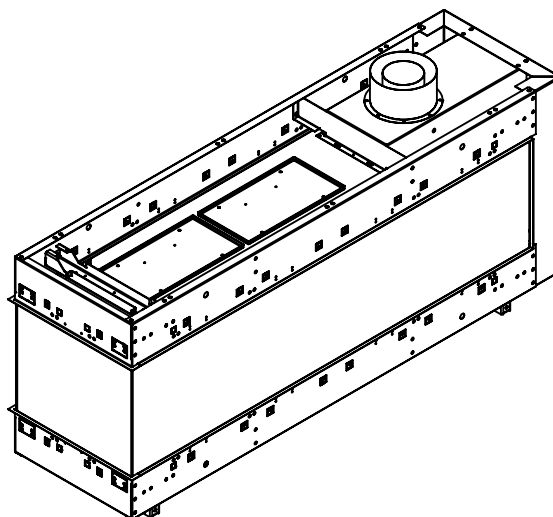

Flare Room Definer 70

Telescopic leg ranges (from bottom of the glass): 10"-21"