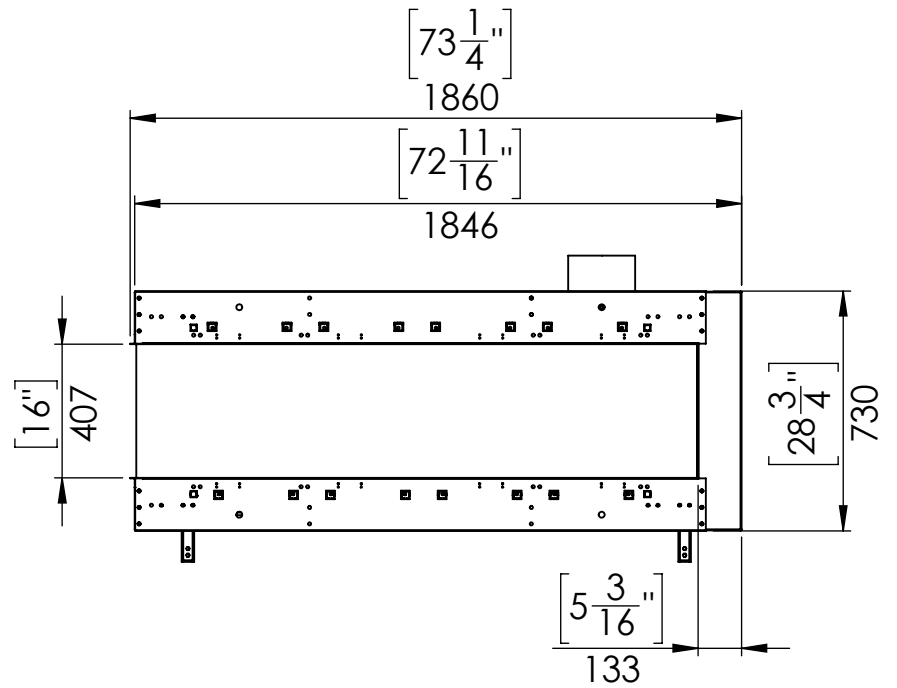

Flare Room Definer 70

Telescopic leg ranges (from bottom of the glass): 10"-21"