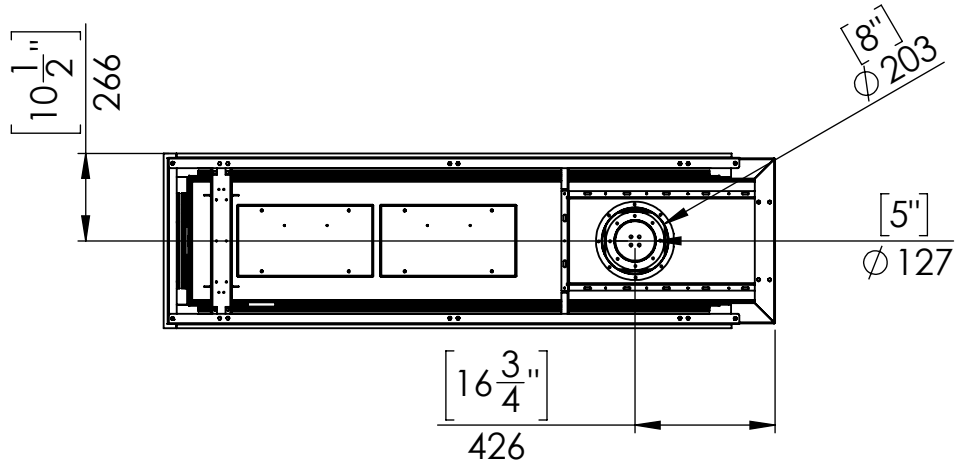

Flare Room Definer 70

Telescopic leg ranges (from bottom of the glass): 10"-21"