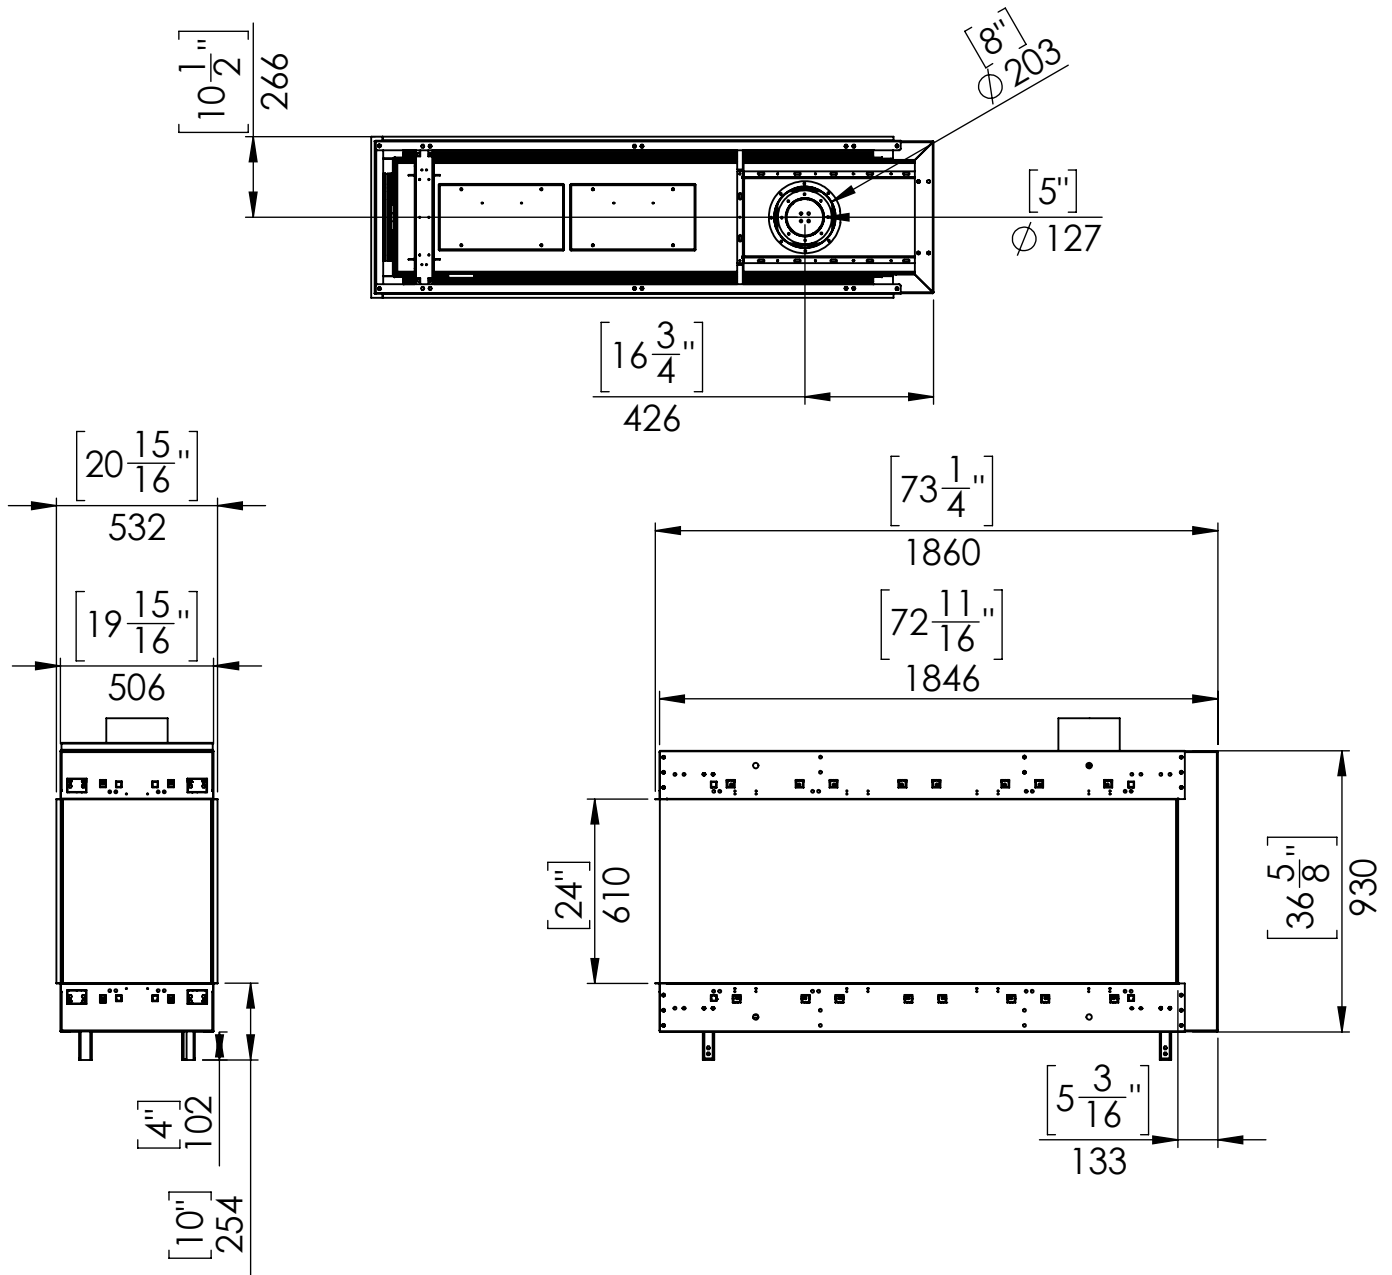

# Flare Room Definer 70H

Telescopic leg ranges  
(from bottom of the glass): 10"-21"