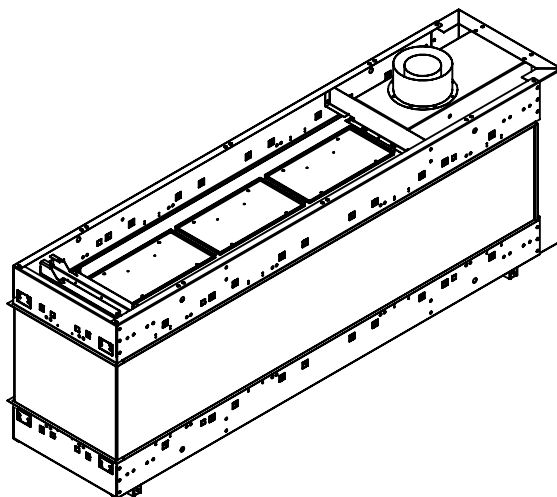

Flare Room Definer 80

Telescopic leg ranges (from bottom of the glass): 10"-21"