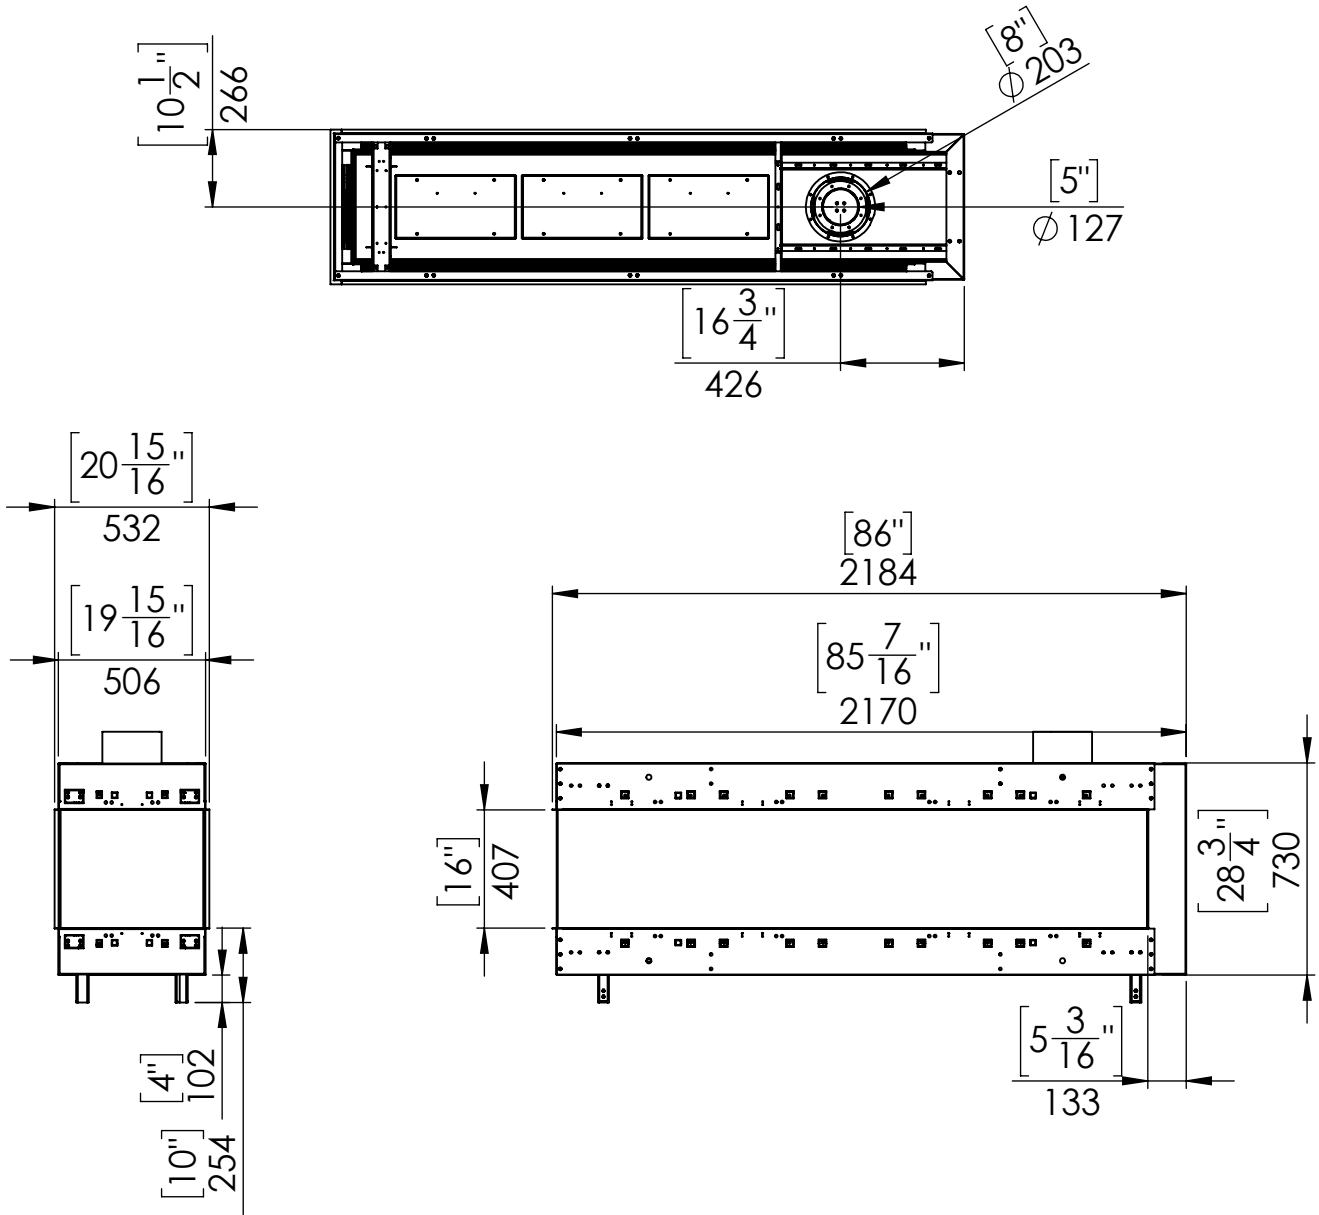

Flare Room Definer 80

Telescopic leg ranges (from bottom of the glass): 10"-21"