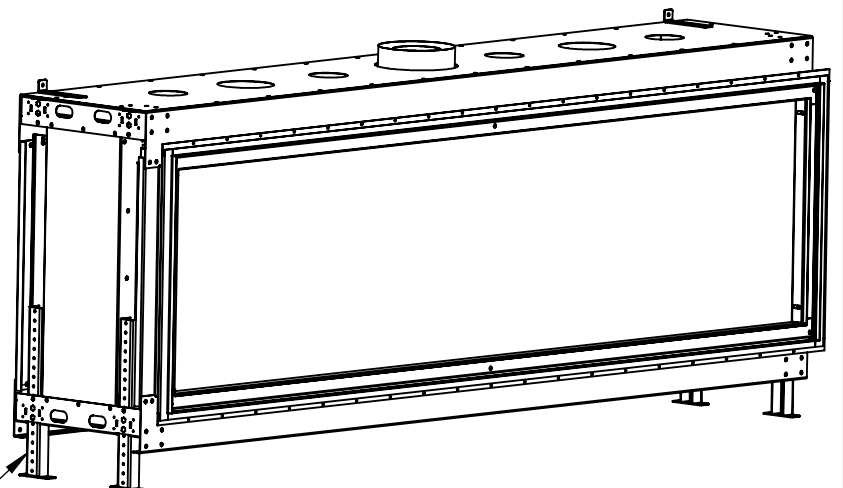

FLARE See Through 100H Outdoor

Telescopic legs ranges (from bottom of glass): 10"-19"