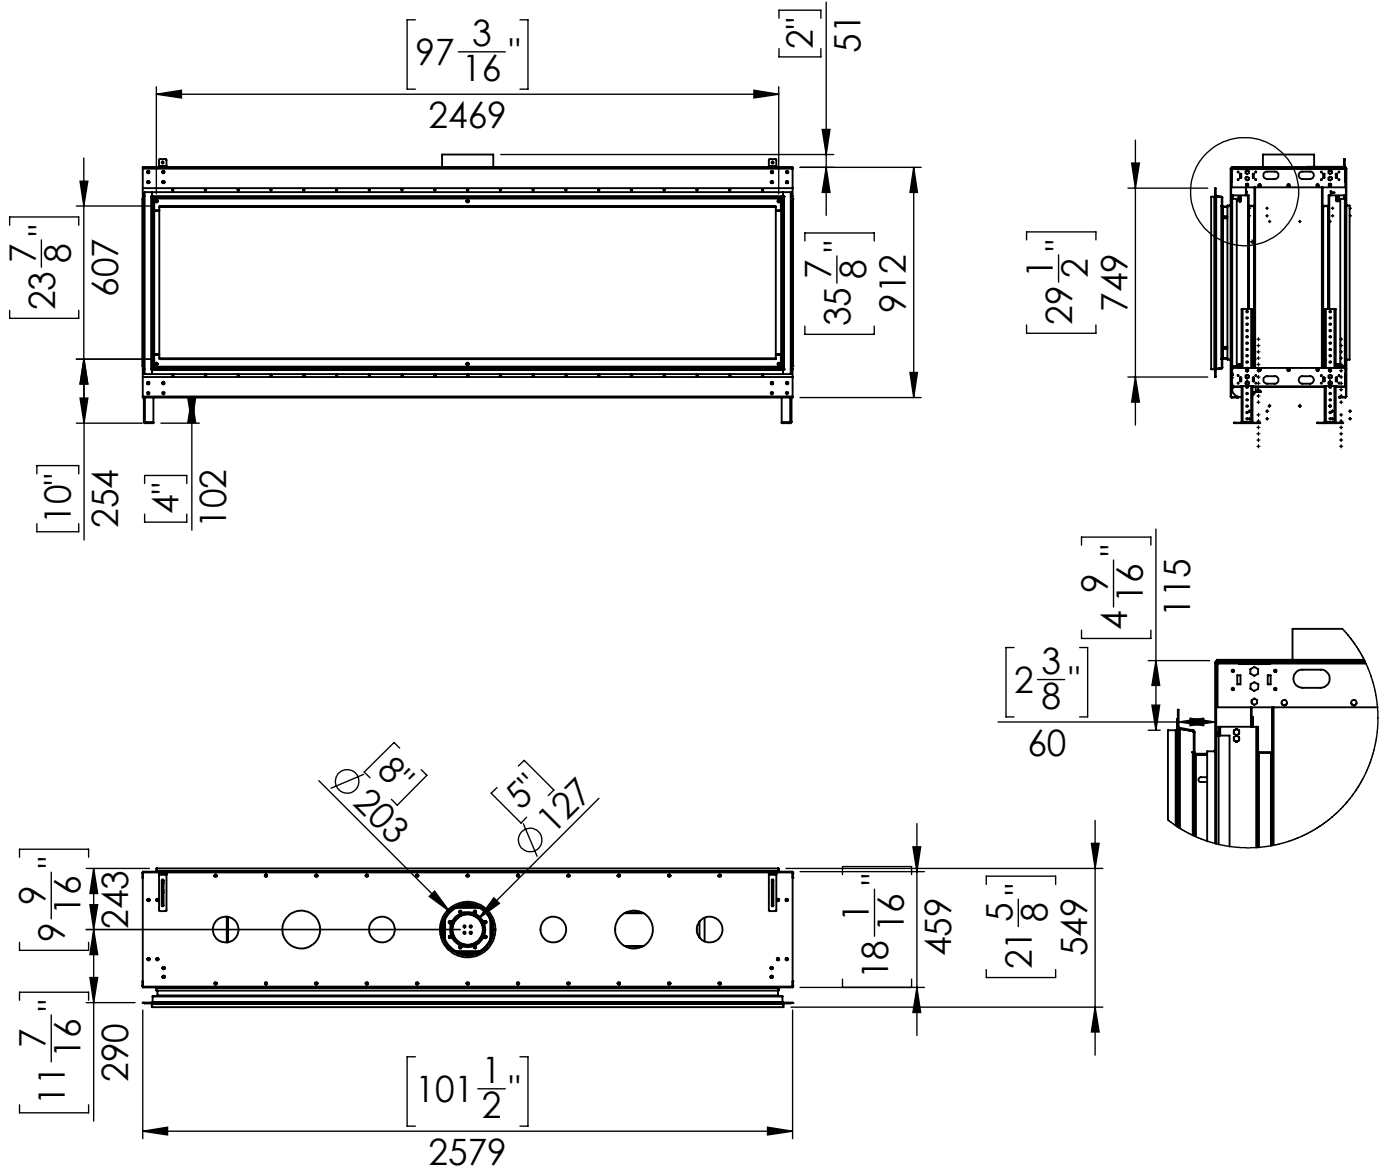

FLARE See Through 100H Outdoor

Telescopic legs ranges (from bottom of glass): 10"-19"