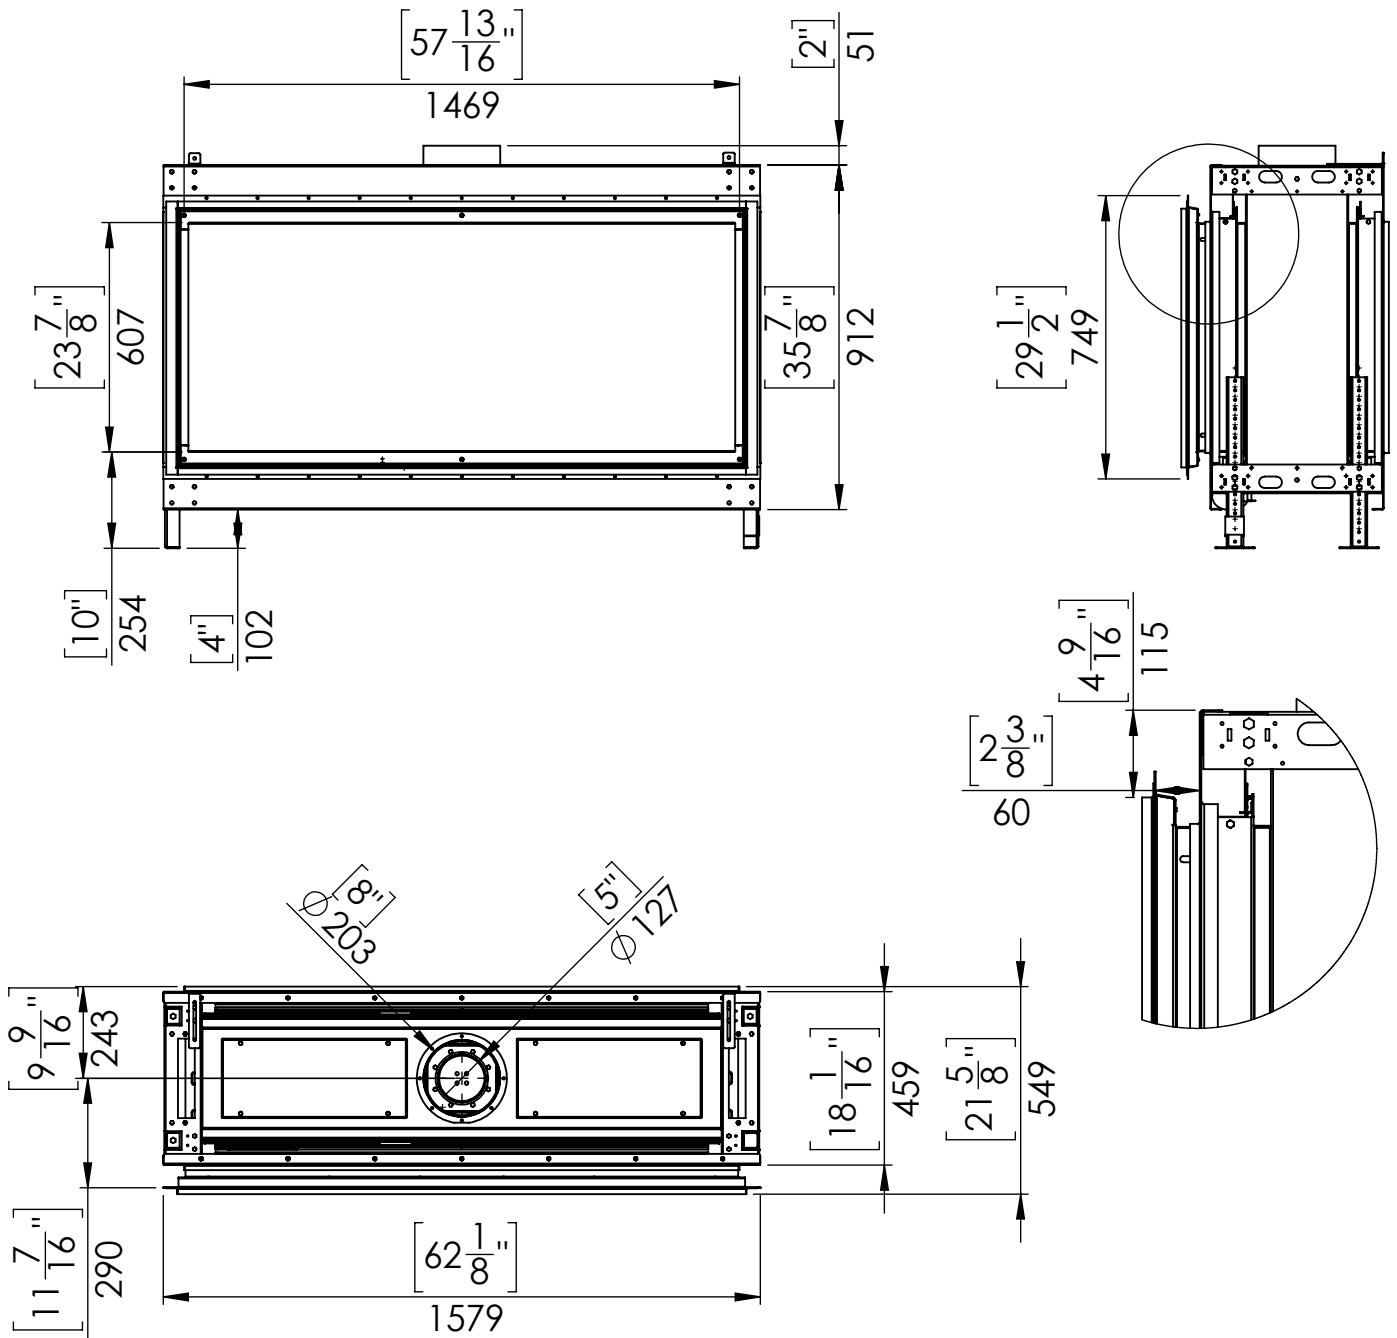

FLARE See Through 60H Outdoor

Telescopic legs ranges
(from bottom of glass): 10"-19"