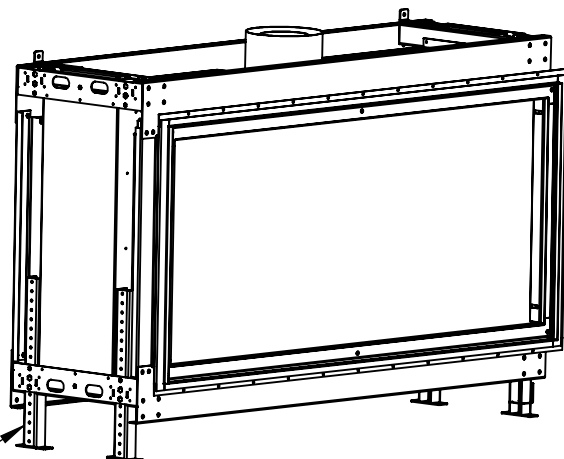

FLARE See Through 60H Outdoor

Telescopic legs ranges
(from bottom of glass): 10"-19"