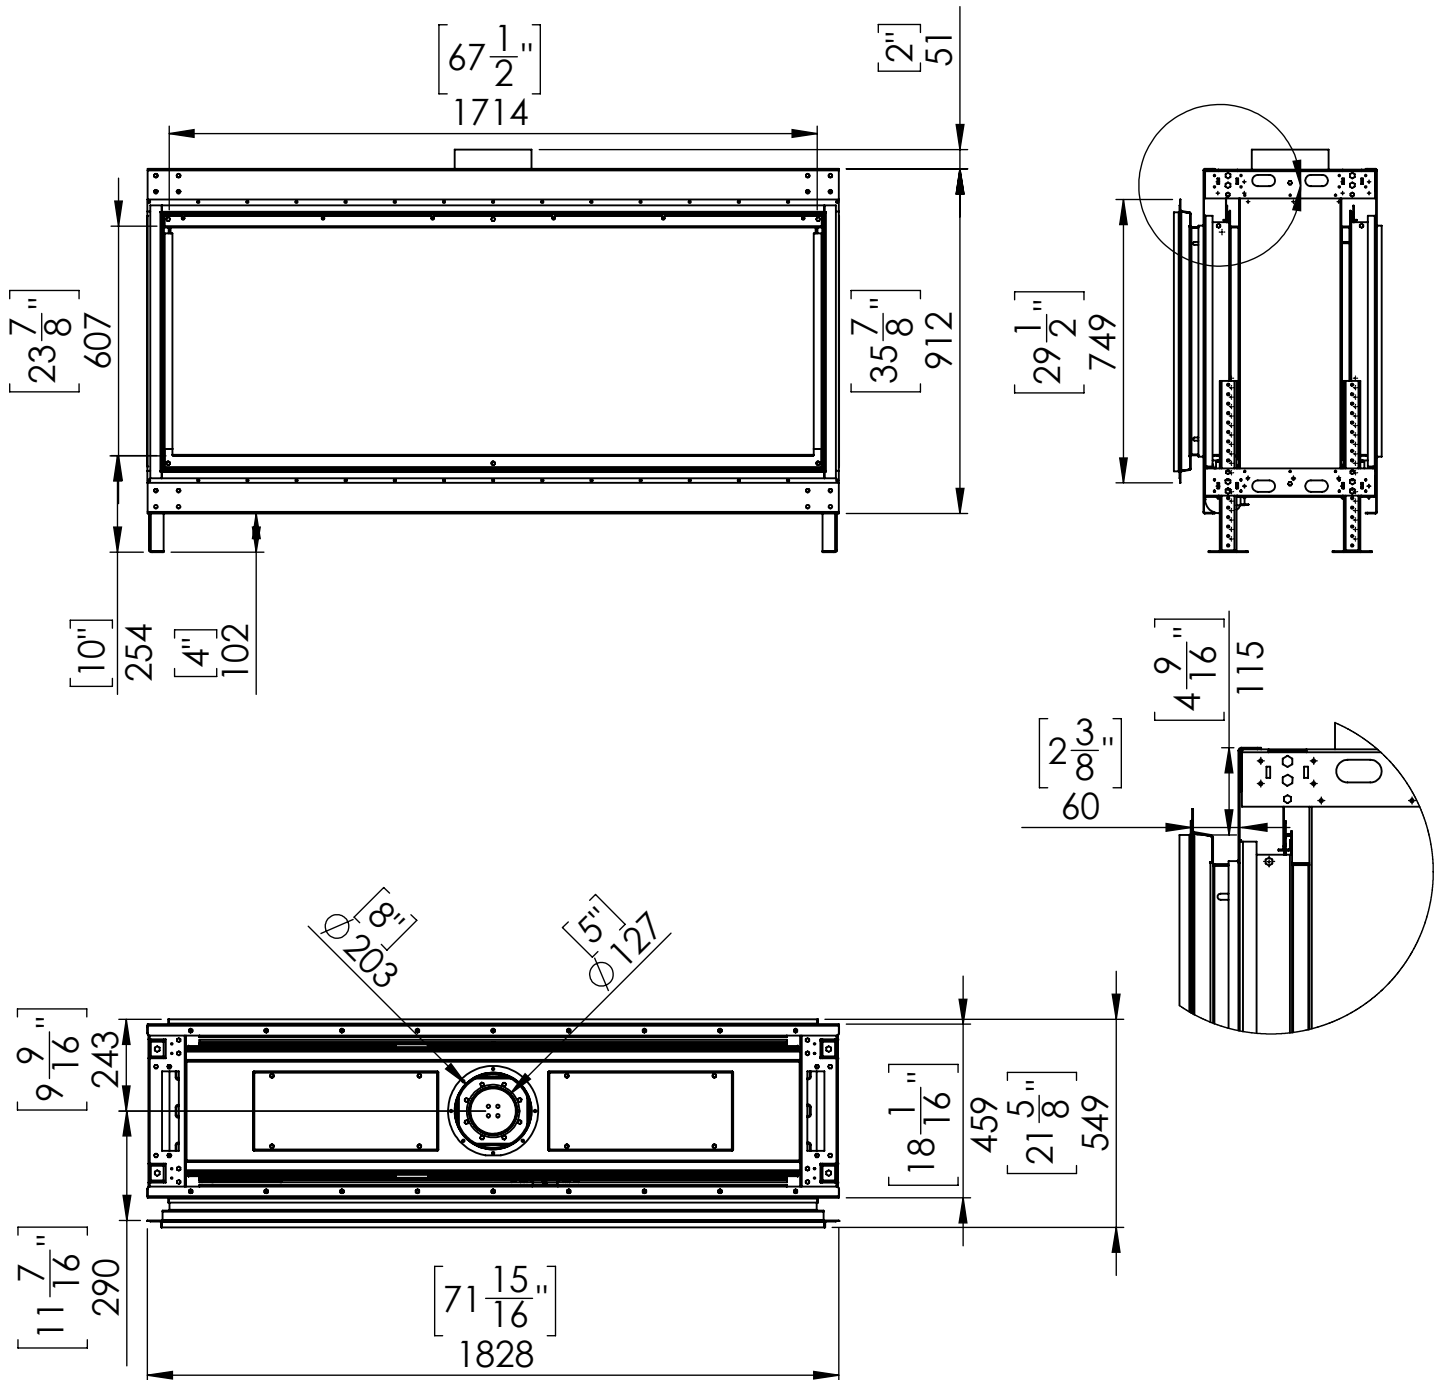

FLARE See Through 70H Outdoor

Telescopic legs ranges
(from bottom of glass): 10"-19"