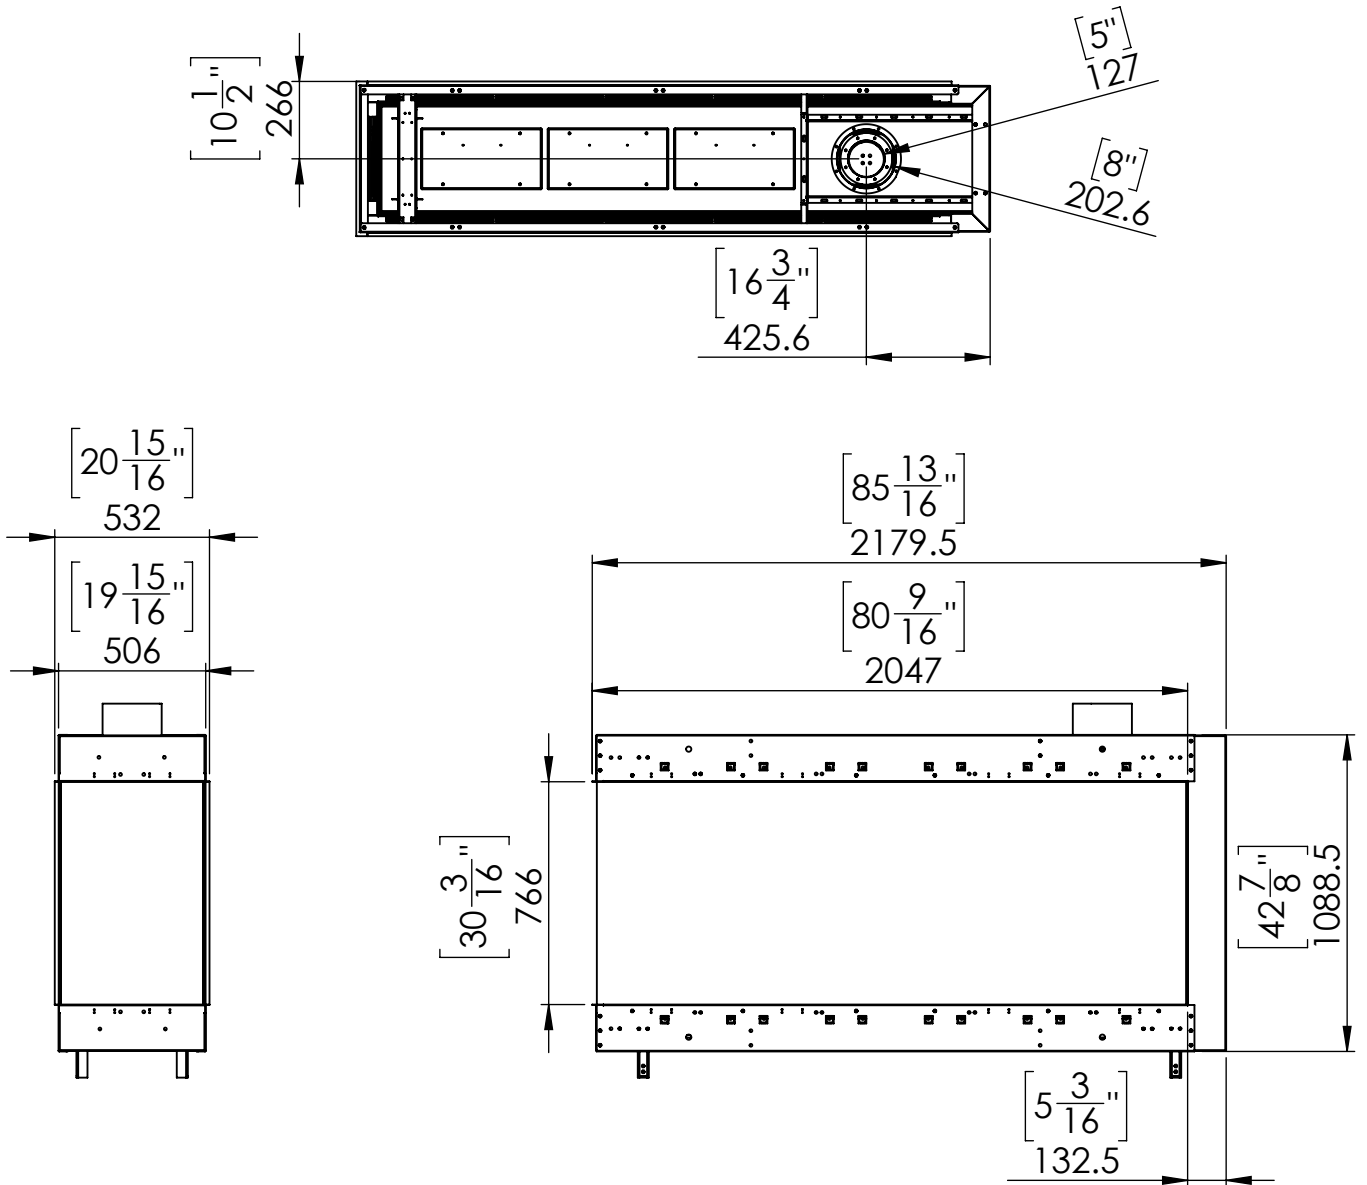

Flare Room Definer 80EH

Telescopic leg ranges
(from bottom of the glass): 10"-21"